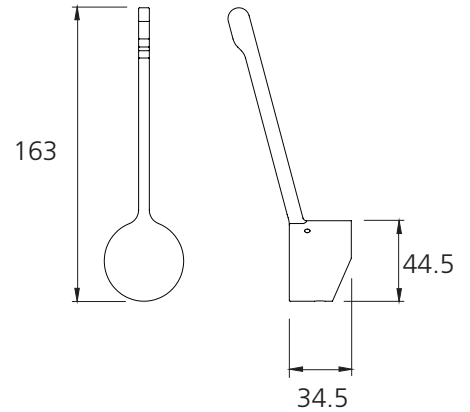

Essente

ACCH004

Essente Gunmetal Care Handle For Goose Neck Mixer

PREMIUM
304 GRADE
STAINLESS
STEEL

All dimensions in mm

Compatible tapware models:

- SS2525-GM Essente Gunmetal Goose Neck Pull Out Mixer
- SS2575-GM Essente Gunmetal Square Goose Neck Pull Out Mixer

Specifications /

Style	Extended lever length handle
Compatible tapware	Oliveri Essente goose neck mixers
Finish	Gunmetal (PVD)
Materials	304 Grade stainless steel
Product weight	0.14kg
Warranty	7 years part, 5 years finish, 1 year labour (refer to oliveri.com.au).
Maintenance and care instructions	All surfaces should be cleaned with mild liquid detergent or soap and water. Do not use cream cleaners or citrus based cleaning products, as they are abrasive. Use of unsuitable cleaning agents may damage the surface. Any damage caused in this way will not be covered by warranty.