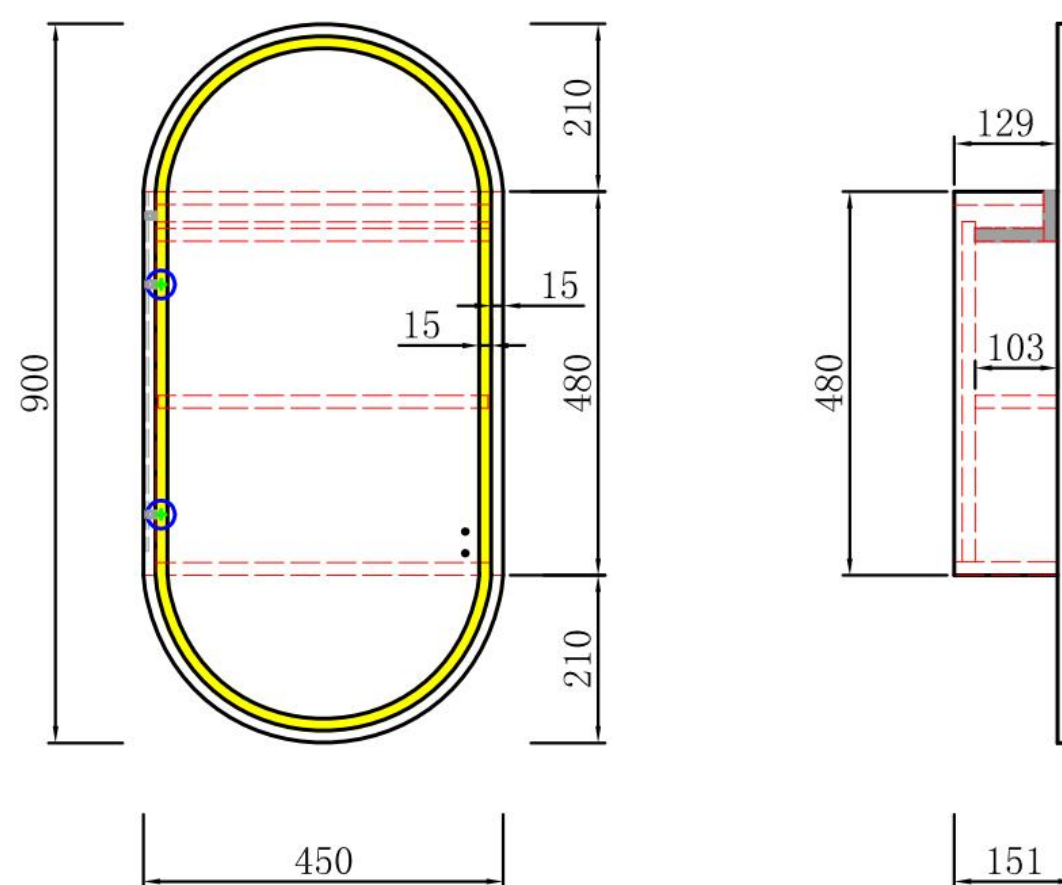

Diamond Collection

Beau Monde LED Shaving Cabinet

Beau Monde Frameless

Features:

- LED lighting
- Concealed wire
- Copper free mirror
- Touchless Sensor
- Frontlit
- Auto demister
- Stepless dimmable
- Auto cut-off in 1.5hours
- Adjustable shelf

Two Cabinet Colours

Diamond Collection

Beau Monde LED Shaving Cabinet

Options of coloured frames:

Beau Monde with Frames

LSCBM-500-MW-MB
Matte Black

LSCBM-500-MW-BN
Brushed Nickel

LSCBM-500-MW-BG
Brushed Gold