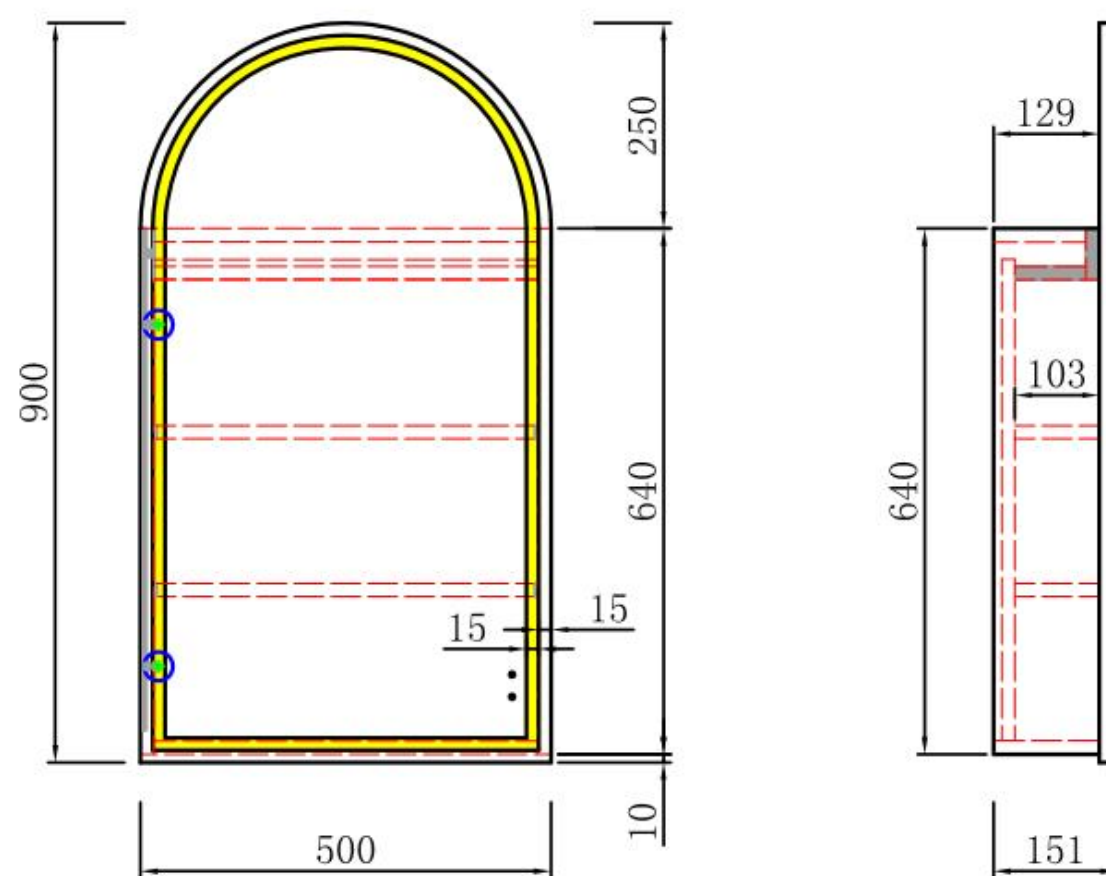

Diamond Collection

Canterbury LED Shaving Cabinet

Canterbury Frameless

Features:

- LED lighting
- Concealed wire
- Copper free mirror
- Touchless Sensor
- Frontlit
- Auto demister
- Stepless dimmable
- Auto cut-off in 1.5hours
- Adjustable shelf