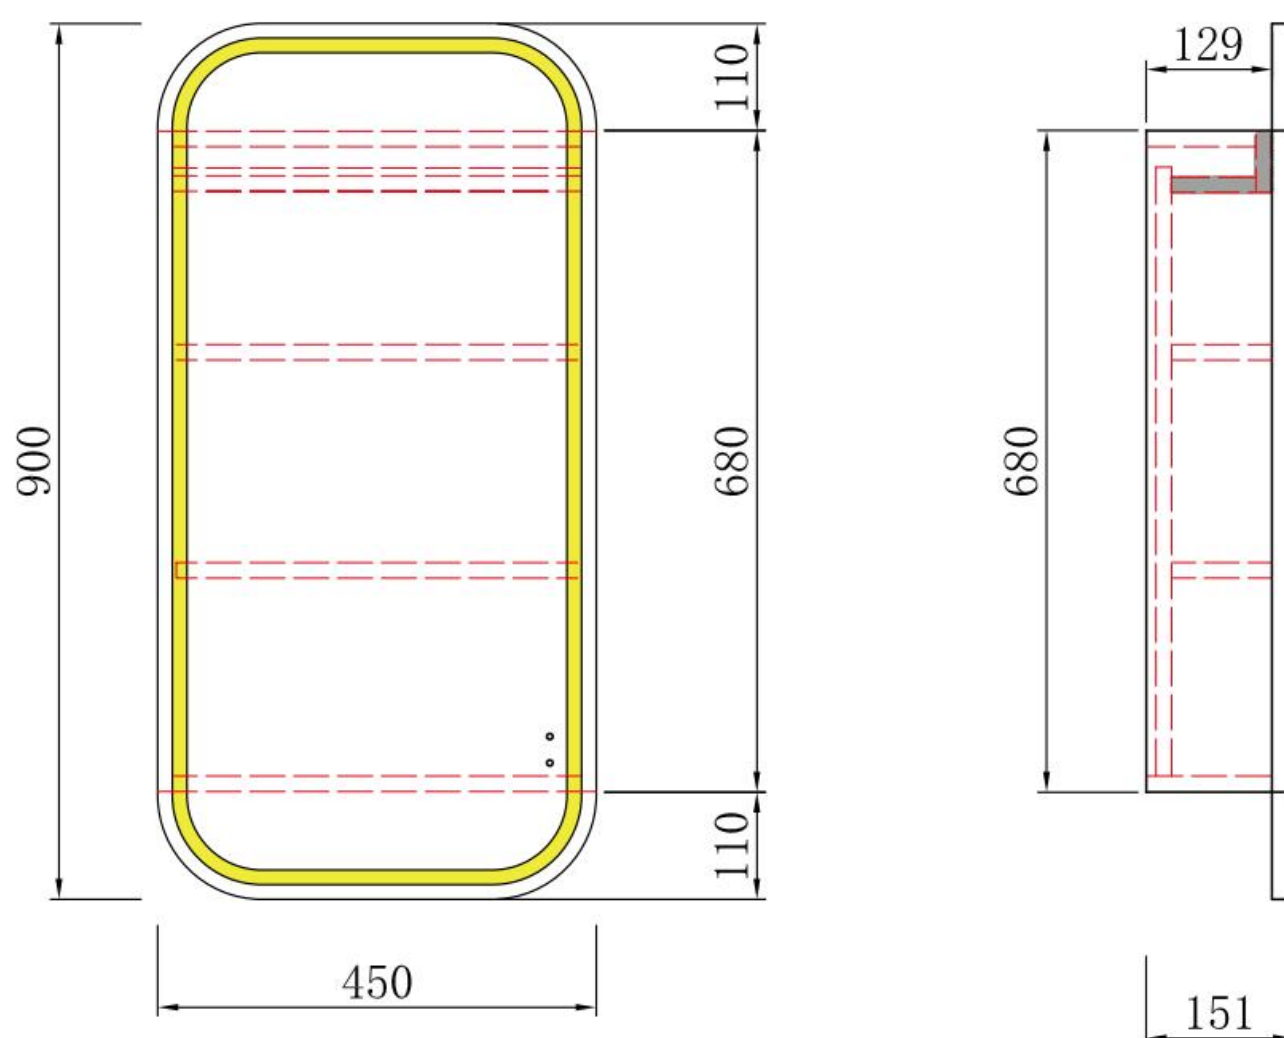

Aulic

Diamond Collection

Diamond Collection

Vienna LED Shaving Cabinet

Vienna Frameless

Features:

- LED lighting
- Concealed wire
- Copper free mirror
- Touchless Sensor
- Frontlit
- Auto demister
- Stepless dimmable
- Auto cut-off in 1.5hours
- Adjustable shelf