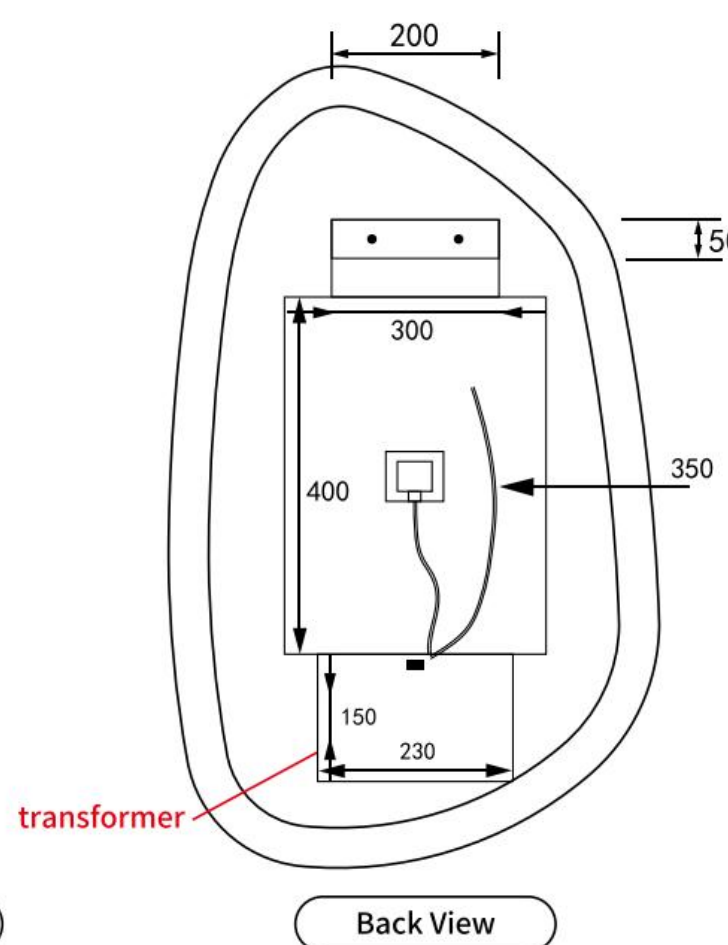

Diamond Collection

Tarcoola

Code: LMTAR-550

Features:

- LED lighting
- Mirror demister
- Touch free sensor
- Backlit
- Three-colour dimmable lighting
- Copper free mirror
- Stainless steel frame
- Optional frame colour
- Auto cut-off in 1.5 hours

Tarcoola Frameless

Size: 550x900x30mm

Diamond Collection

Tarcoola

Options of coloured frames:

LMTAR-550-GM
Gun Metal

LMTAR-550-MW
Matte White

LMTAR-550-MB
Matte Black