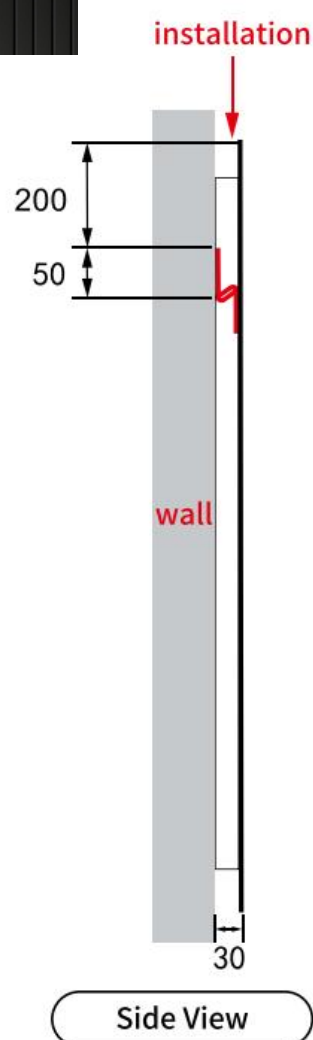

Diamond Collection

Tarcoola

Code: LMTAR-550

Features:

- LED lighting
- Mirror demister
- Touch free sensor
- Backlit
- Three-colour dimmable lighting
- Copper free mirror
- Stainless steel frame
- Optional frame colour
- Auto cut-off in 1.5 hours

Tarcoola Frameless

Size: 550x900x30mm

Diamond Collection

Tarcoola

Options of coloured frames:

LMTAR-550-GM
Gun Metal

LMTAR-550-MW
Matte White

LMTAR-550-MB
Matte Black