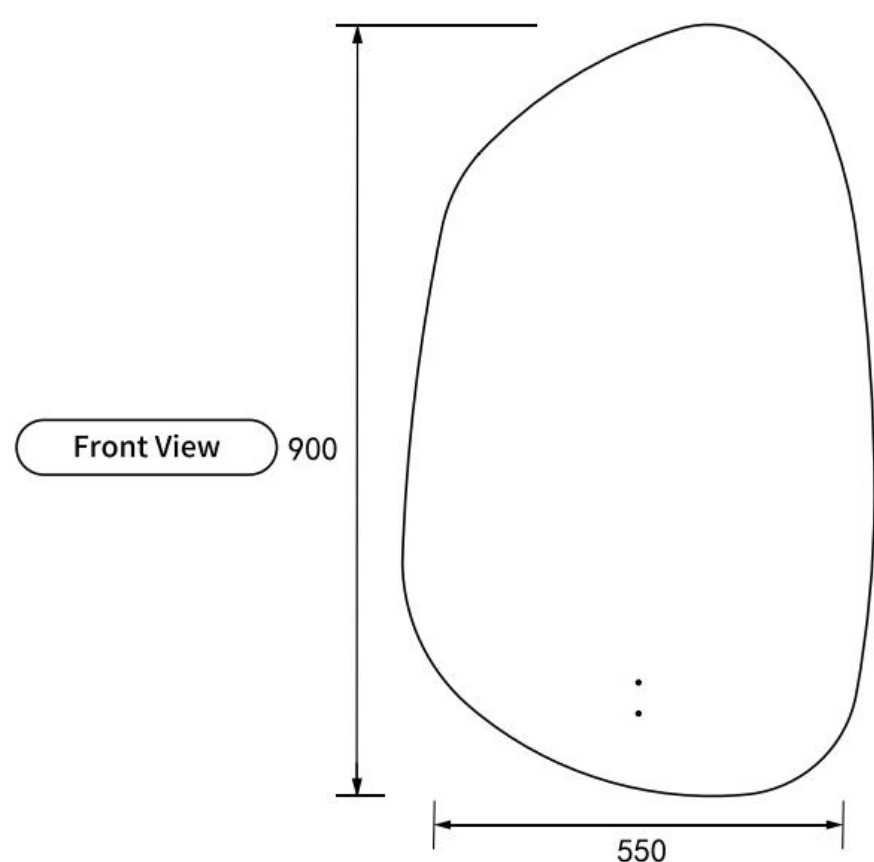

Diamond Collection

Tarcoola

Code: LMTAR-550

Features:

- LED lighting
- Mirror demister
- Touch free sensor
- Backlit
- Three-colour dimmable lighting
- Copper free mirror
- Stainless steel frame
- Optional frame colour
- Auto cut-off in 1.5 hours

Tarcoola Frameless

Size: 550x900x30mm

Diamond Collection

Tarcoola

Options of coloured frames:

LMTAR-550-GM
Gun Metal

LMTAR-550-MW
Matte White

LMTAR-550-MB
Matte Black