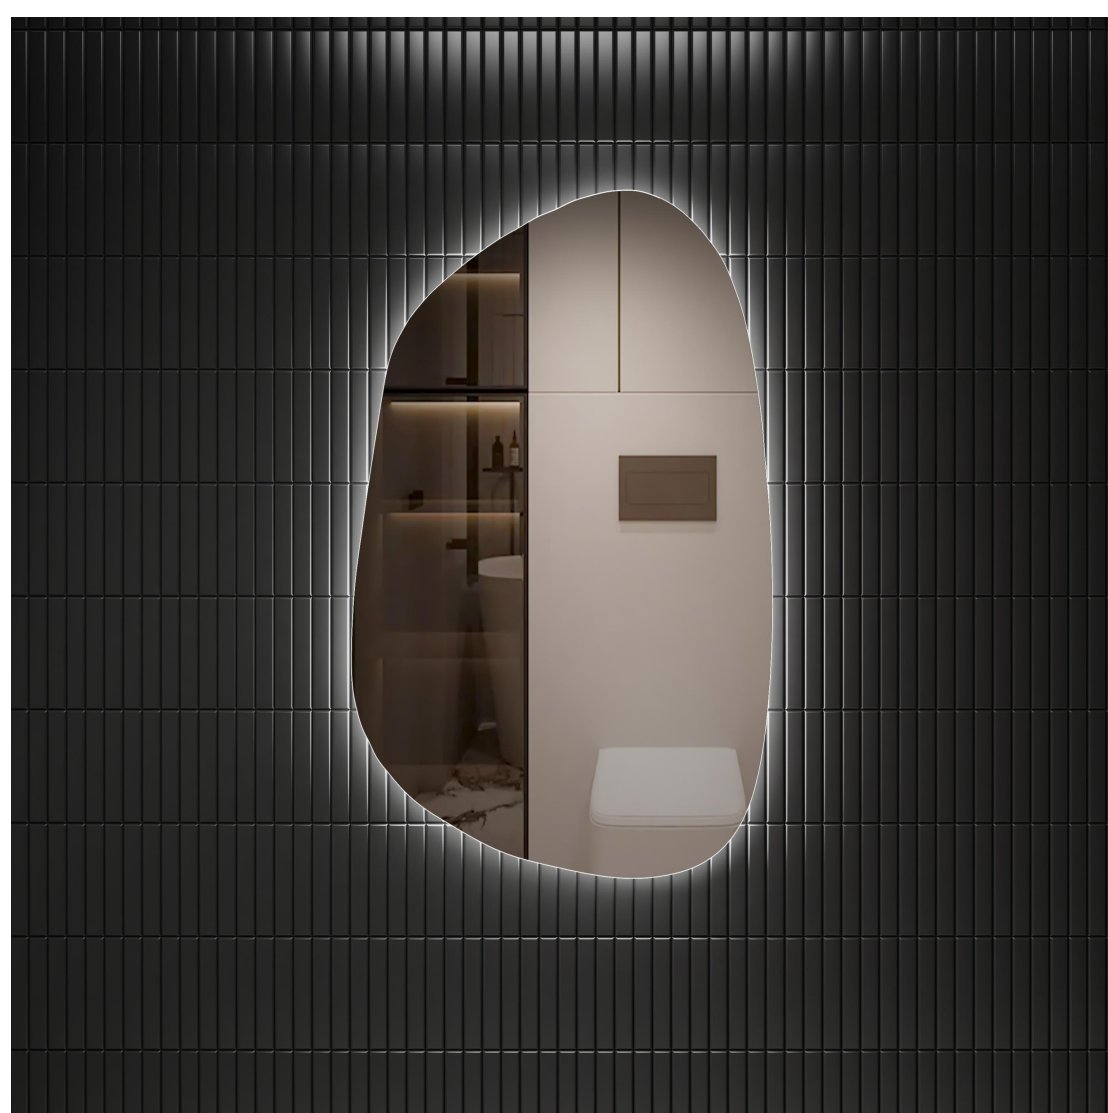

Diamond Collection

Tarcoola

Code: LMTAR-550

Features:

- LED lighting
- Mirror demister
- Touch free sensor
- Backlit
- Three-colour dimmable lighting
- Copper free mirror
- Stainless steel frame
- Optional frame colour
- Auto cut-off in 1.5 hours

Tarcoola Frameless

Size: 550x900x30mm

Diamond Collection

Tarcoola

Options of coloured frames:

LMTAR-550-GM
Gun Metal

LMTAR-550-MW
Matte White

LMTAR-550-MB
Matte Black