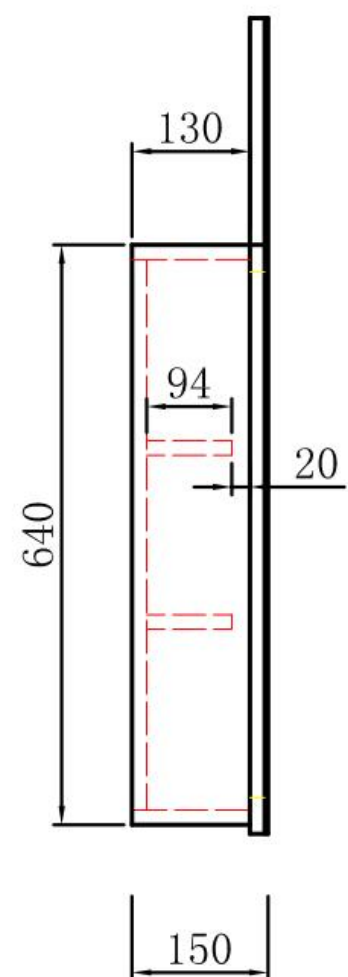

Aulic

Diamond Collection

Diamond Collection

Canterbury Shaving Cabinet

Code: SCCAN-500

4 COLORS

MATTE WHITE

MIA

MAX

CARITA