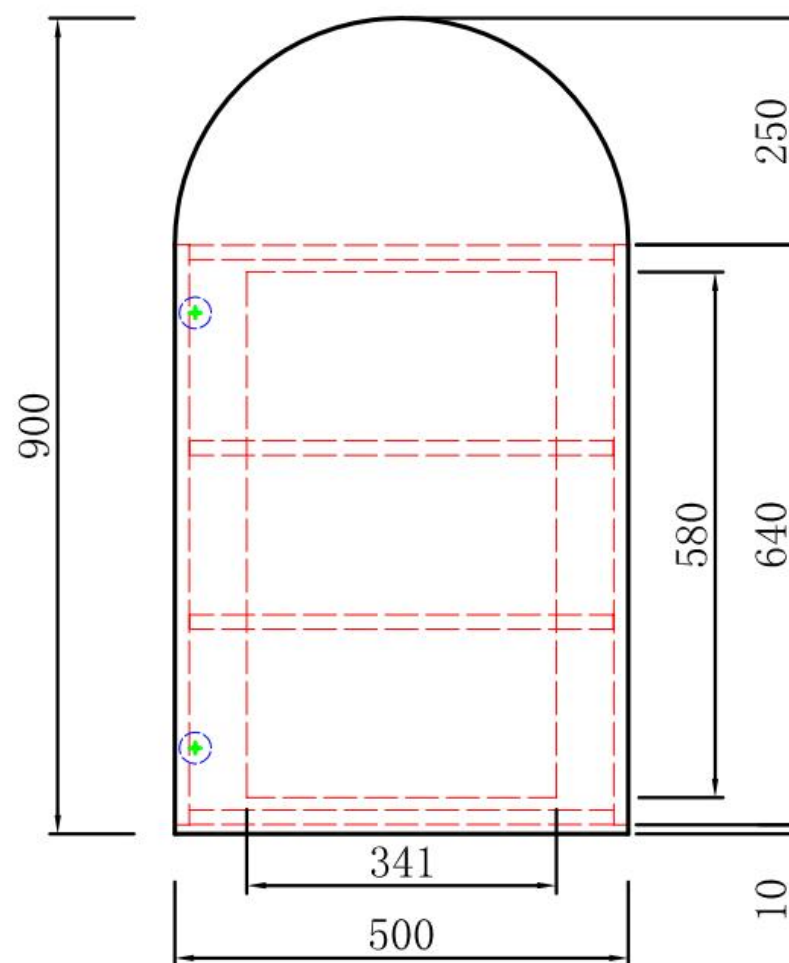

Aulic

Diamond Collection

Diamond Collection

Canterbury Shaving Cabinet

Code: SCCAN-500

4 COLORS

MATTE WHITE

MIA

MAX

CARITA