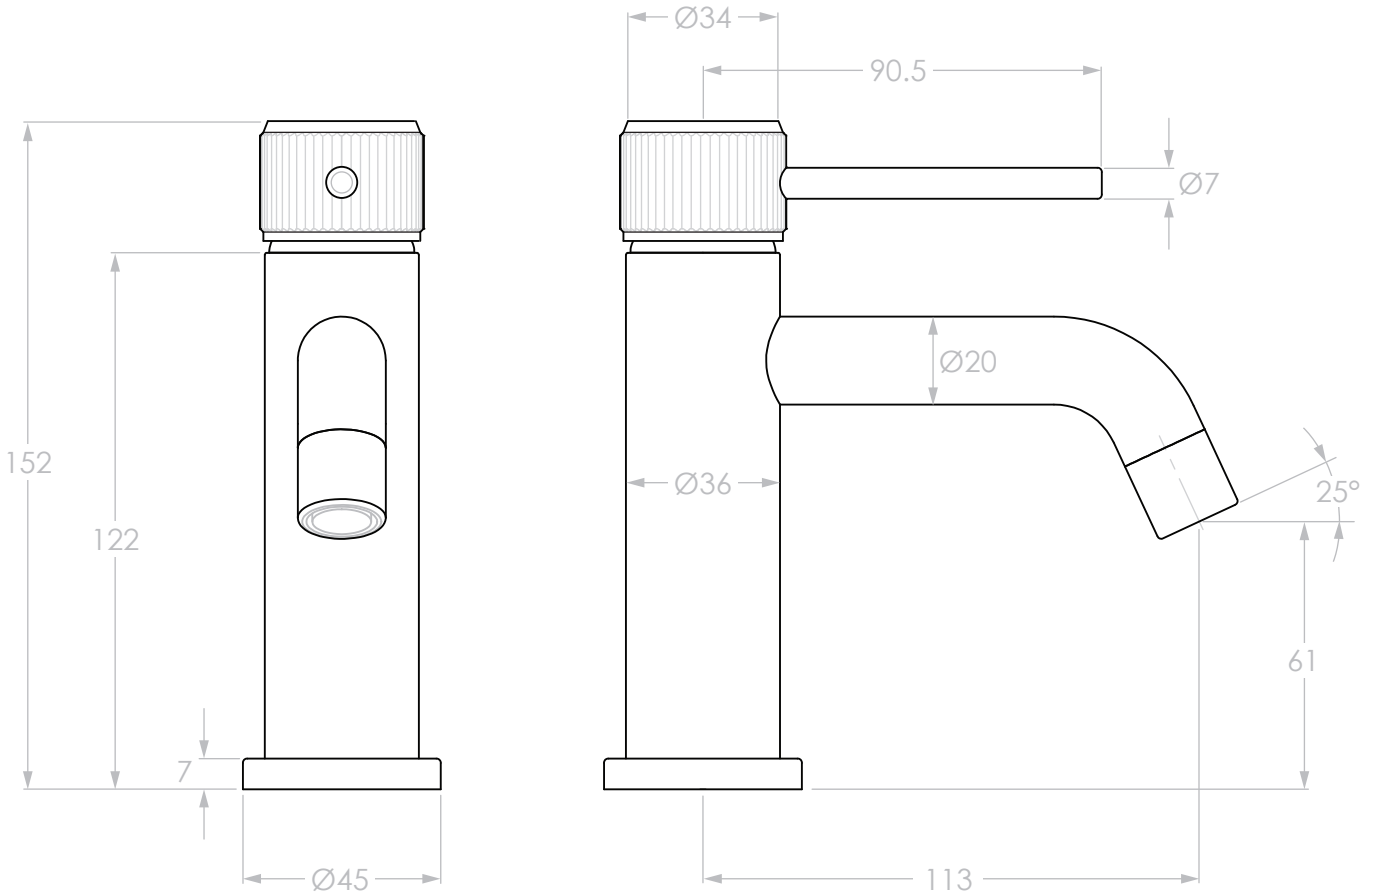

PRODUCT:	SOUL BASIN MIXER
SIZE:	152H x 145D x 45W
TYPE:	BASIN MIXER
VERSION: 02	DATE: 30/03/2023

CHROME (SOUL)
 MATTE WHITE (SOUL GROOVE)
 MATTE BLACK (SOUL GROOVE)
 BRUSHED NICKEL (SOUL GROOVE)
 BRUSHED BRASS (SOUL GROOVE)
 BRUSHED COPPER (SOUL GROOVE)

JTAPBSOUCP
 JTAPBSOUWA
 JTAPBSOUBA
 JTAPBSOUNK
 JTAPBSOUBB
 JTAPBSOUBCO

SOUL
(CHROME ONLY)

SOUL GROOVE

NOTES:

ALL DIMENSIONS ARE NOMINAL AND SUBJECT TO CHANGE.
 DO NOT DRILL OR ROUGH IN UNTIL YOU HAVE RECEIVED AND MEASURED YOUR PRODUCT.
 ALL DIMENSIONS ARE IN MILLIMETRES.
 DO NOT MEASURE FROM DRAWING.