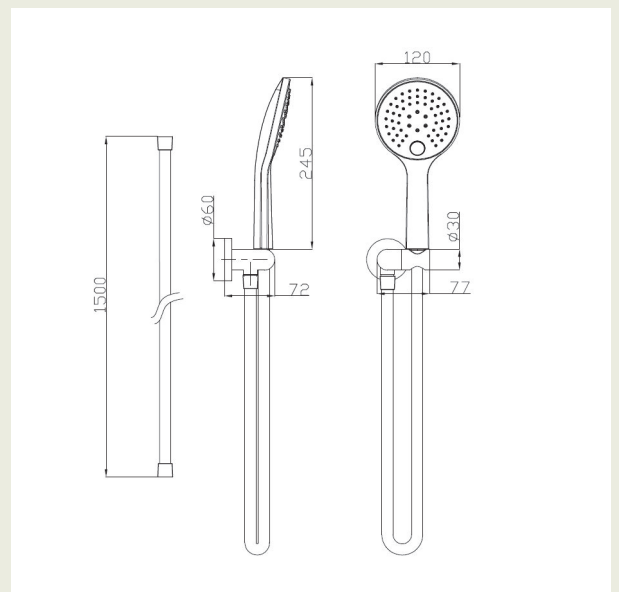

Alpha Hand Shower 3 Function Chrome.

Product Code: 290626

Product Specifications.

WELS rating	WELS 3 Star 9.0L/min
WELS Registration No.	
Warranty	20 years - main brass body, wall elbow, shower arm, shower rail, PVC coated hose, showerhead, handpiece, slide bracket, diverter assembly, soap dish, and chrome plated finish 5 years - PVD and electroplate finishes 1 year - seals and labour
Colour	Chrome
Finish	Electroplated inlet and cradle, painted ABS
Installation Type	Wall mount
Material	Brass and zinc inlet and cradle PVC hose ABS hand shower
Shower Type	Hand shower
Diverter operation	n/a
Function	3 function hand shower with push button operation
Shower Reach	n/a
Rail Length	n/a
Rail Diameter	n/a
Shower Rose Diameter	n/a
Hand Shower Diameter	120mm
Width	
Height	
Depth	
Inclusions	Inlet elbow and cradle 1.5m hose Hand piece Installation Instructions
Maintenance & Care	Clean using a soft sponge or cloth with warm soapy water or detergent. Never use abrasive brushes or scourer pads to clean products. Rinse with water immediately after using any cleaning solution

For more information call 1800 BATHROOM (1800 228 476) or visit raymor.com.au

© Registered trademark of Tradelink. All dimensions are in millimetres. Dimensions are approximate and should be checked against the physical product before installation. Changes may be made to this specification without notice due to our commitment to continual improvement. See raymor.com.au for full warranty details.
All dimensions in mm.

Version 1

raymor