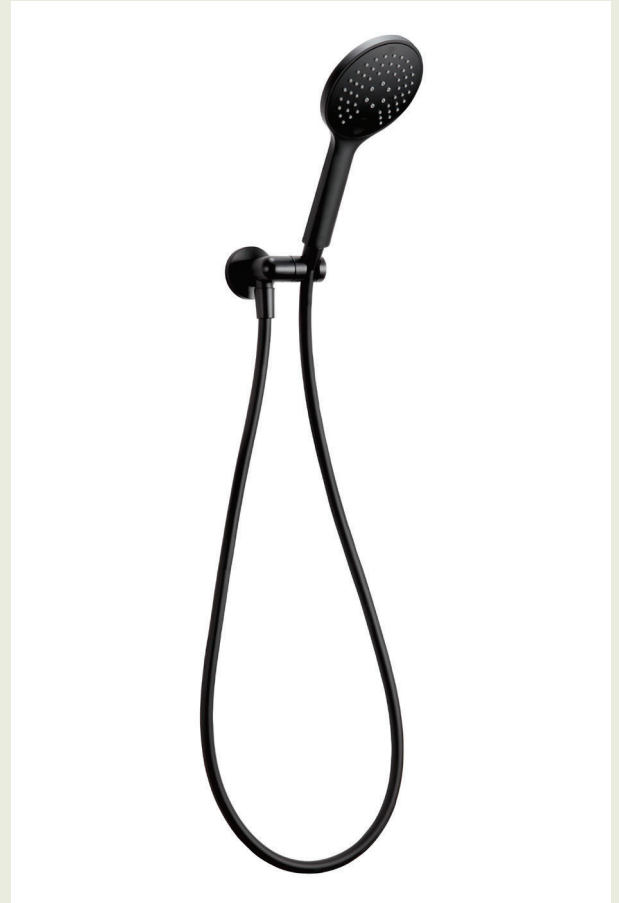

Alpha Hand Shower 3 Function Black.

Product Code: 290627

Product Specifications.

WELS rating	WELS 3 Star 9.0L/min
WELS Registration No.	
Warranty	20 years - main brass body, wall elbow, shower arm, shower rail, PVC coated hose, showerhead, handpiece, slide bracket, diverter assembly, soap dish, and chrome plated finish 5 years - PVD and electroplate finishes 1 year - seals and labour
Colour	Black
Finish	Electroplated inlet and cradle, painted ABS
Installation Type	Wall mount
Material	Brass and zinc inlet and cradle PVC hose ABS hand shower
Shower Type	Hand shower
Diverter operation	n/a
Function	3 function hand shower with push button operation
Shower Reach	n/a
Rail Length	n/a
Rail Diameter	n/a
Shower Rose Diameter	n/a
Hand Shower Diameter	120mm
Width	
Height	
Depth	
Inclusions	Inlet elbow and cradle 1.5m hose Hand piece Installation Instructions
Maintenance & Care	Clean using a soft sponge or cloth with warm soapy water or detergent. Never use abrasive brushes or scourer pads to clean products. Rinse with water immediately after using any cleaning solution

All dimensions in mm.

Version 1

raymor