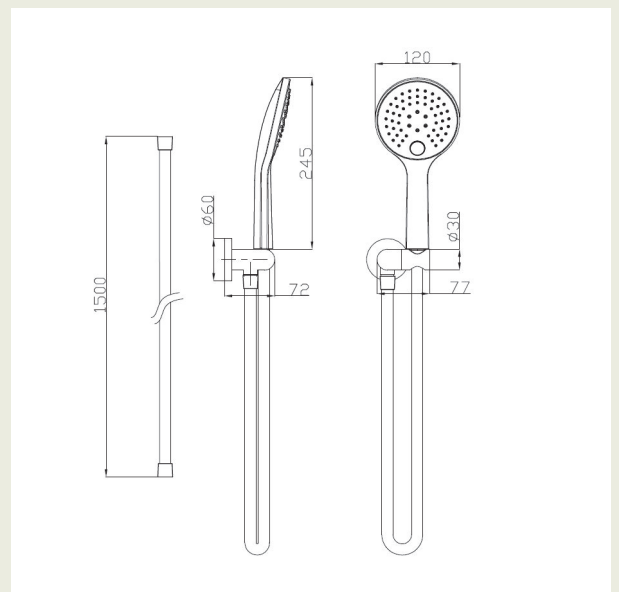

Alpha Hand Shower 3 Function Black.

Product Code: 290627

Product Specifications.

WELS rating	WELS 3 Star 9.0L/min
WELS Registration No.	
Warranty	20 years - main brass body, wall elbow, shower arm, shower rail, PVC coated hose, showerhead, handpiece, slide bracket, diverter assembly, soap dish, and chrome plated finish 5 years - PVD and electroplate finishes 1 year - seals and labour
Colour	Black
Finish	Electroplated inlet and cradle, painted ABS
Installation Type	Wall mount
Material	Brass and zinc inlet and cradle PVC hose ABS hand shower
Shower Type	Hand shower
Diverter operation	n/a
Function	3 function hand shower with push button operation
Shower Reach	n/a
Rail Length	n/a
Rail Diameter	n/a
Shower Rose Diameter	n/a
Hand Shower Diameter	120mm
Width	
Height	
Depth	
Inclusions	Inlet elbow and cradle 1.5m hose Hand piece Installation Instructions
Maintenance & Care	Clean using a soft sponge or cloth with warm soapy water or detergent. Never use abrasive brushes or scourer pads to clean products. Rinse with water immediately after using any cleaning solution

For more information call 1800 BATHROOM (1800 228 476) or visit raymor.com.au

© Registered trademark of Tradelink. All dimensions are in millimetres. Dimensions are approximate and should be checked against the physical product before installation. Changes may be made to this specification without notice due to our commitment to continual improvement. See raymor.com.au for full warranty details.

All dimensions in mm.

Version 1

raymor