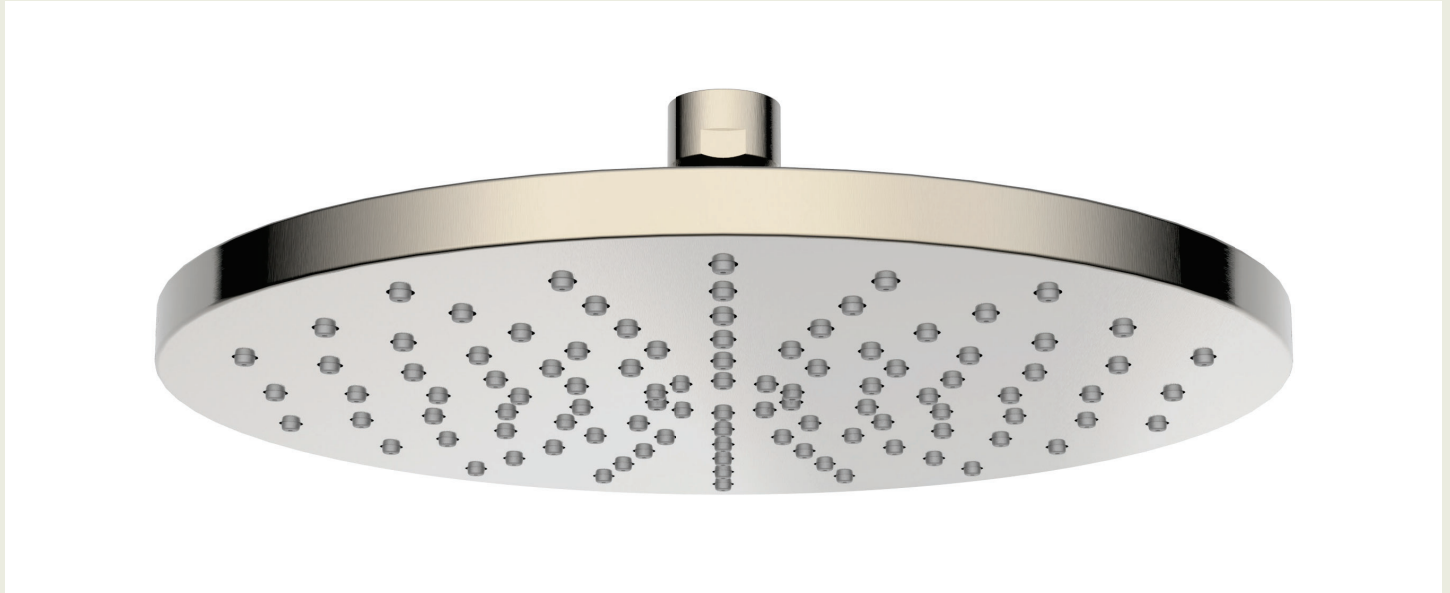

Alpha Shower Rose 225mm Brushed Nickel.

Product Code: 290632

Product Specifications.

WELS rating	WELS 3 Star 9.0L/min
WELS Registration No.	
Warranty	20 years - main brass body, wall elbow, shower arm, shower rail, PVC coated hose, showerhead, handpiece, slide bracket, diverter assembly, soap dish, and chrome plated finish 5 years - PVD and electroplate finishes 1 year - seals and labour
Colour	Brushed Nickel
Finish	Electroplating and painted ABS
Material	ABS Rose S/S backing Brass ball joint
Shower Type	Rose
Connection	1/2" BSP Female
Function	Single function
Shower Rose Diameter	225mm
Width	225mm

Height	63mm
Depth	225mm
Inclusions	Shower rose Install instructions
Maintenance & Care	Clean using a soft sponge or cloth with warm soapy water or detergent. Never use abrasive brushes or scourer pads to clean products. Rinse with water immediately after using any cleaning solution

All dimensions in mm.

Version 1

raymor