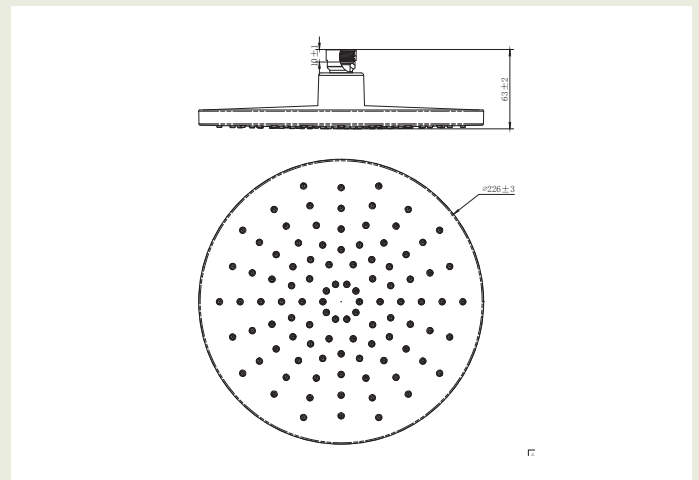

Alpha Shower Rose 225mm Brushed Nickel.

Product Code: 290632

Product Specifications.

WELS rating	WELS 3 Star 9.0L/min
WELS Registration No.	
Warranty	20 years - main brass body, wall elbow, shower arm, shower rail, PVC coated hose, showerhead, handpiece, slide bracket, diverter assembly, soap dish, and chrome plated finish 5 years - PVD and electroplate finishes 1 year - seals and labour
Colour	Brushed Nickel
Finish	Electroplating and painted ABS
Material	ABS Rose S/S backing Brass ball joint
Shower Type	Rose
Connection	1/2" BSP Female
Function	Single function
Shower Rose Diameter	225mm
Width	225mm

Height	63mm
Depth	225mm
Inclusions	Shower rose Install instructions
Maintenance & Care	Clean using a soft sponge or cloth with warm soapy water or detergent. Never use abrasive brushes or scourer pads to clean products. Rinse with water immediately after using any cleaning solution

All dimensions in mm.

Version 1

raymor