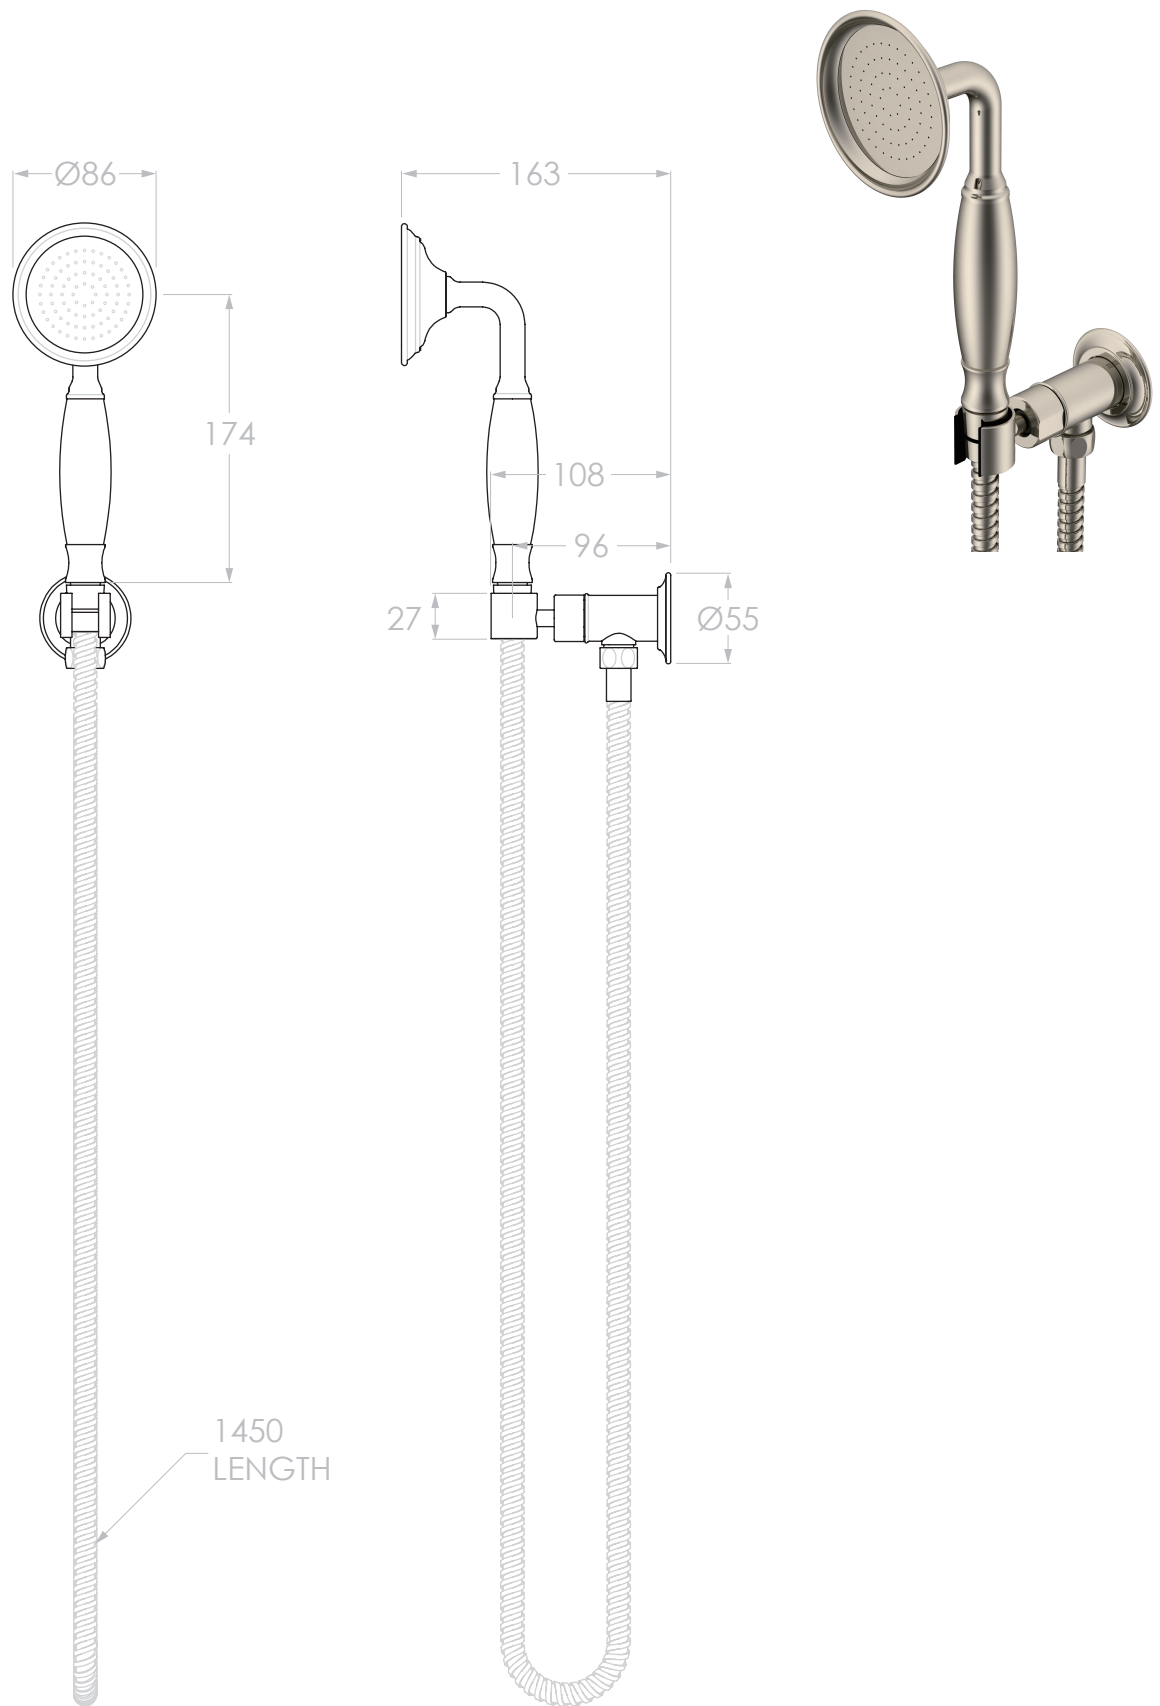

PRODUCT:	ETERNAL HAND SHOWER ON HOOK
SIZE:	895H x 163D x 86W
TYPE:	SHOWER
VERSION: 01	DATE: 12/04/2023

CHROME (CHROMIUM PLATED)  
 MATTE BLACK (ELECTROPLATED)  
 BRUSHED NICKEL (PVD)  
 BRUSHED BRASS (PVD)  
 BRUSHED COPPER (PVD)

JTAPCSHSETSOECP  
 JTAPCSHSETSOEBK  
 JTAPCSHSETSOENK  
 JTAPCSHSETSOEBB  
 JTAPCSHSETSOEBKO

**NOTES:**

ALL DIMENSIONS ARE NOMINAL AND SUBJECT TO CHANGE.  
 DO NOT DRILL OR ROUGH IN UNTIL YOU HAVE RECEIVED AND MEASURED YOUR PRODUCT.  
 ALL DIMENSIONS ARE IN MILLIMETRES.  
 DO NOT MEASURE FROM DRAWING.