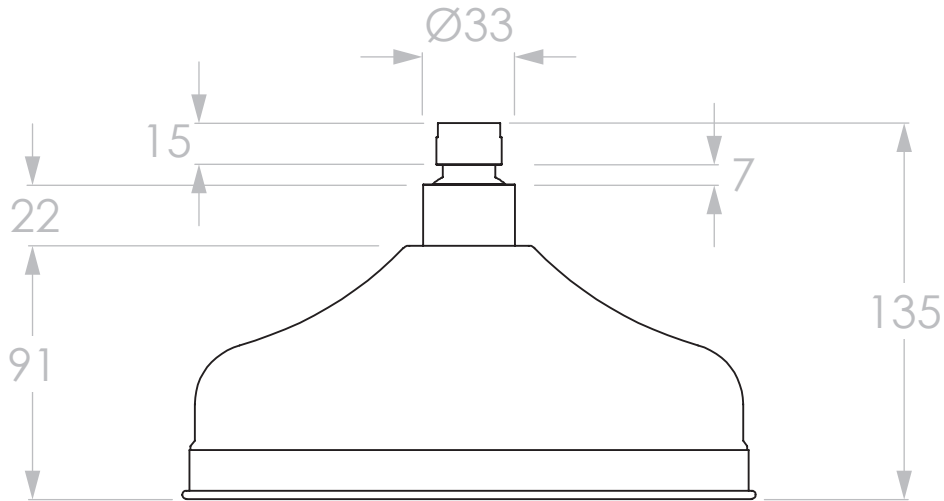

PRODUCT:	ETERNAL SHOWER ROSE
SIZE:	135H x 206D x 206W
TYPE:	SHOWER
VERSION: 01	DATE: 12/04/2023

CHROME (CHROMIUM PLATED)
 MATTE BLACK (ELECTROPLATED)
 BRUSHED NICKEL (PVD)
 BRUSHED BRASS (PVD)
 BRUSHED COPPER (PVD)

JTAPSRSOECP
 JTAPSRSOEBK
 JTAPSRSOENK
 JTAPSRSOENK
 JTAPSRSOEBKO

NOTES:

ALL DIMENSIONS ARE NOMINAL AND SUBJECT TO CHANGE.
 DO NOT DRILL OR ROUGH IN UNTIL YOU HAVE RECEIVED AND MEASURED YOUR PRODUCT.
 ALL DIMENSIONS ARE IN MILLIMETRES.
 DO NOT MEASURE FROM DRAWING.