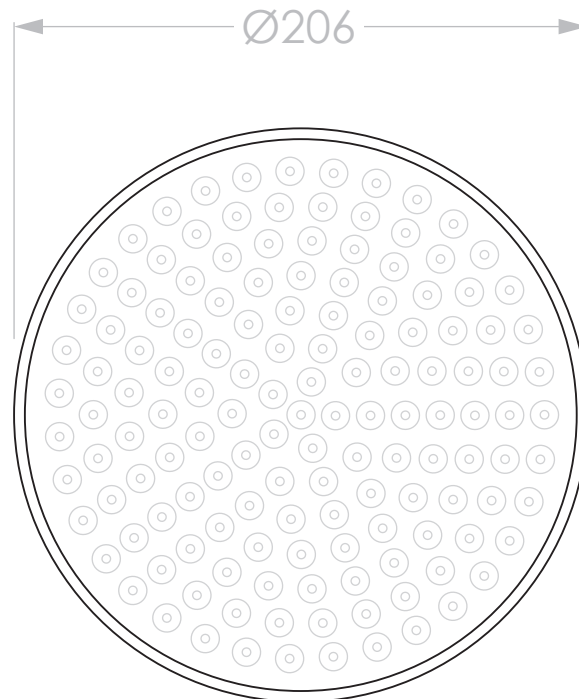

PRODUCT:	ETERNAL SHOWER ROSE
SIZE:	135H x 206D x 206W
TYPE:	SHOWER
VERSION: 01	DATE: 12/04/2023

CHROME (CHROMIUM PLATED)
 MATTE BLACK (ELECTROPLATED)
 BRUSHED NICKEL (PVD)
 BRUSHED BRASS (PVD)
 BRUSHED COPPER (PVD)

JTAPSRSOECP
 JTAPSRSOEBK
 JTAPSRSOENK
 JTAPSRSOENK
 JTAPSRSOEBKO

NOTES:

ALL DIMENSIONS ARE NOMINAL AND SUBJECT TO CHANGE.
 DO NOT DRILL OR ROUGH IN UNTIL YOU HAVE RECEIVED AND MEASURED YOUR PRODUCT.
 ALL DIMENSIONS ARE IN MILLIMETRES.
 DO NOT MEASURE FROM DRAWING.