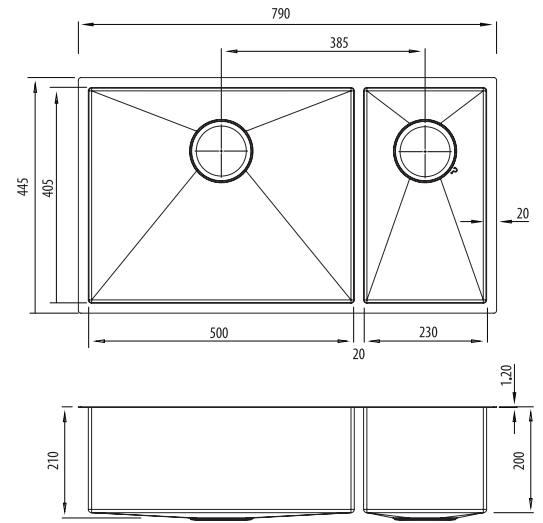

Spectra

SB35AU

1 & 1/2 Bowl Brushed Gold Sink

Specifications /

Sink size	790W x 445H mm
Bowl size	Large Bowl 500W x 405H x 200D / 40L 1/2 Bowl 230W x 405H x 200D / 18L
Construction	Fabricated with 5mm radius corners, Softtone® and soundproofing
Material	304 grade, 18/10 coloured stainless steel (1.2 mm thick)
Installation	Topmount, undermount or flushmount
Fixings	Topmount clips supplied only
Min cabinet size	900 mm
Tap holes	N/A
Waste fittings	2 x 90 mm coloured basket wastes included
Overflow	Not available
Carton size	880 x 540 x 330 mm
Weight	19 kg
Warranty	Lifetime manufacturer's warranty (refer to oliveri.com.au)
Maintenance and care instructions	All surfaces should be cleaned with mild liquid detergent or soap and water. To maintain the shine on your Oliveri stainless steel sink, we recommended the use of any of the easy to obtain, non-abrasive stainless steel cleaners or metal polishes.