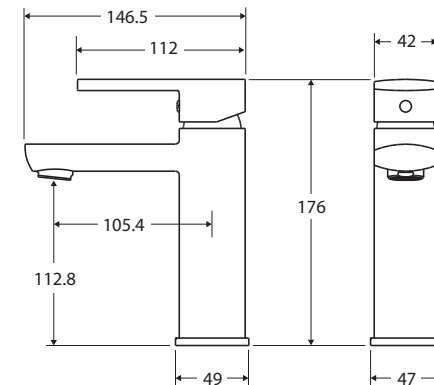

Koko®

BASIN MIXER

Features

- Sleek soft-square design
- Fixed position
- Made from solid brass
- Quality European cartridge (35 mm)
- PEX split-resistant flexible hoses
- **WELS 5 Star rated, 5L/min**

Please note: This product may have a visible Fienza or Watermark logo.

While we aim to ensure specifications are correct at the time of publication, Fienza reserves the right to make modifications without prior notice. Physical colour may vary from image shown. All measurements are shown in millimetres. Always use physical product measurements for mark-ups and roughing-in as the technical drawing may differ from actual product received.