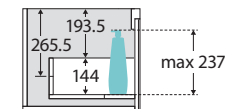

Alina

900MM WALL-HUNG CABINET

Features

- Stylish square groove fluting on front panel
- Premium interior finishes
- Discrete pull-channel
- Soft-close drawer
- Full extension drawer runners
- 16 mm thick backing boards and drawer bases
- Made from sustainably sourced timber

Available in

Cleaning & Care

- Regularly clean with mild soapy water using a clean, soft cloth.
- Do not use harsh detergents, bleach, abrasive cleaners or cream/wax cleaners. These substances can result in scratches and/or deposit build-ups that will affect the appearance.
- Avoid placing hot objects, such as hair straighteners, on any surface as these will cause discolouration and marking.
- Spills of hair dye, after-shave lotion, nail polish and remover, aerosol spray and other harsh chemicals should be removed immediately to prevent damage and discolouration. Clean immediately with mild soapy water using a clean, soft cloth.

While we aim to ensure specifications are correct at the time of publication, Fienza reserves the right to make modifications without prior notice. Physical colour may vary from image shown. All measurements are shown in millimetres. Always use physical product measurements for mark-ups and roughing-in as the technical drawing may differ from actual product received.