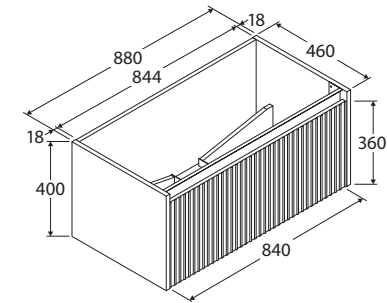

Alina

900MM WALL-HUNG CABINET

Features

- Stylish square groove fluting on front panel
- Premium interior finishes
- Discrete pull-channel
- Soft-close drawer
- Full extension drawer runners
- 16 mm thick backing boards and drawer bases
- Made from sustainably sourced timber

While we aim to ensure specifications are correct at the time of publication, Fienza reserves the right to make modifications without prior notice. Physical colour may vary from image shown. All measurements are shown in millimetres. Always use physical product measurements for mark-ups and roughing-in as the technical drawing may differ from actual product received.