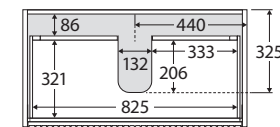

SIDE VIEW: DRAWER STORAGE