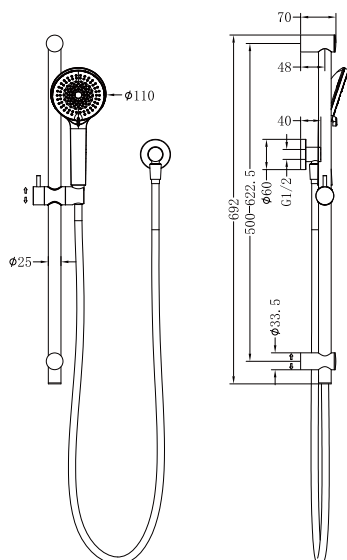

Round Metal Project Shower Rail 4 Star Rating

Nero

Versions:202311

Drawing

Specifications

SKU

NR319

Watermark License

WM-060093

Temperature Rating

Min 1°C-Max 75°C

Pressure Rating

Min 150kpa - Max 500kpa

Finish

Chrome
NR319CH

Gun Metal
NR319GM

Brushed Nickel
NR319BN

Matte Black
NR319MB

Brushed Gold
NR319BG

Packaging Includes

1x Handle Shower (Built-In Check Valve)
1x Shower Hose
1x Elbow
1x Shower Rail

*Dimensions are nominal measurements only.

<p>use Teflon tape</p>  <p>1. Put Teflon tape on outlet thread.</p>	 <p>4. Drill two $\phi 6$mm holes according to above picture.</p>	  <p>5. Mount bottom bracket on the $\phi 6$ hole by expansion plug and tapping screw.</p>
 <p>2. Pull dressing ring on the elbow body.</p>		 <p>3. Screw elbow body on to outlet.</p>
 <p>7. Connect hand shower with outlet by shower hose</p>	 <p>8. Test for leaks.</p>	