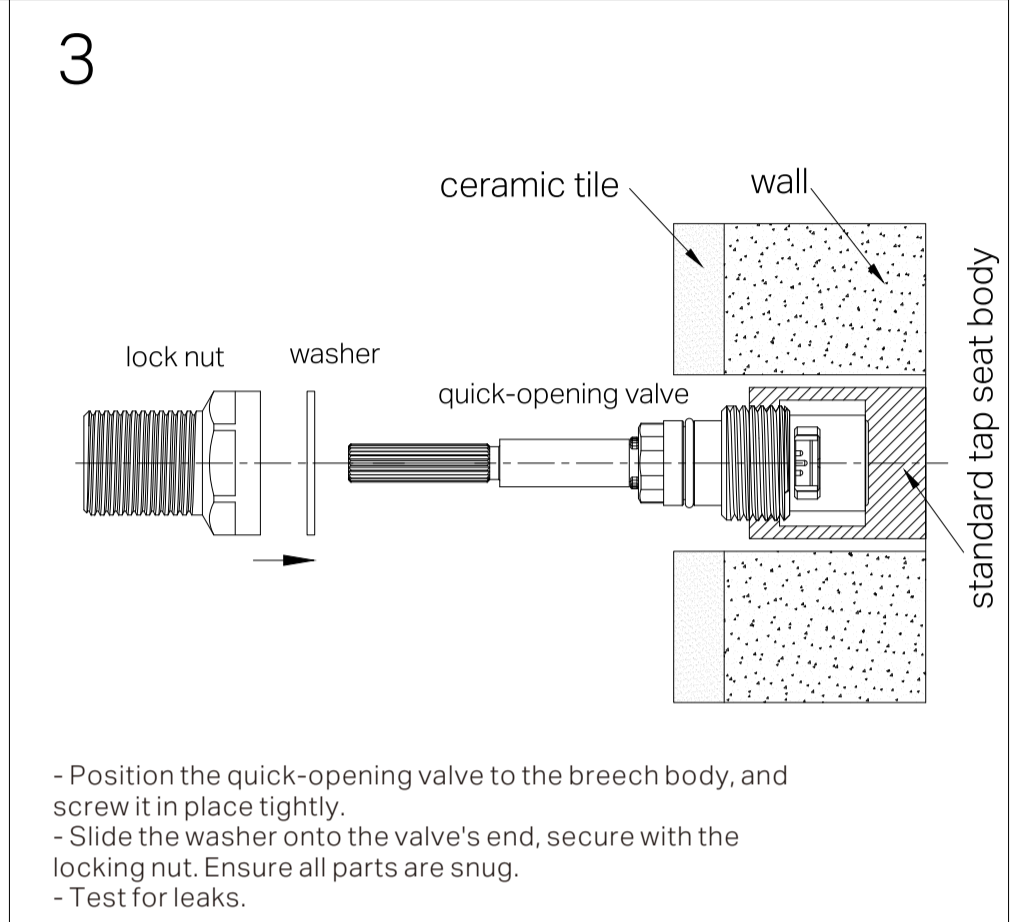

Min 1 °C-Max 75 °C

Pressure Rating

Min 150kpa - Max 500kpa

Finish & SKU

	CHROME WITH WHITE PORCELAIN LEVER NR692109b01CH		MATTE BLACK WITH METAL LEVER NR692109b02MB
	CHROME WITH METAL LEVER NR692109b02CH		AGED BRASS WITH WHITE PORCELAIN LEVER NR692109b01AB
	CHROME WITH BLACK PORCELAIN LEVER NR692109b03CH		AGED BRASS WITH METAL LEVER NR692109b02AB
	MATTE BLACK WITH WHITE PORCELAIN LEVER NR692109b01MB		

Packaging Includes

2x Wall Top Handles

*Dimensions are nominal measurements only.

Nero

info@nerotapware.com.au
nerotapware.com.au

11-13 Buontempo Road
Carrum Downs Vic 3201