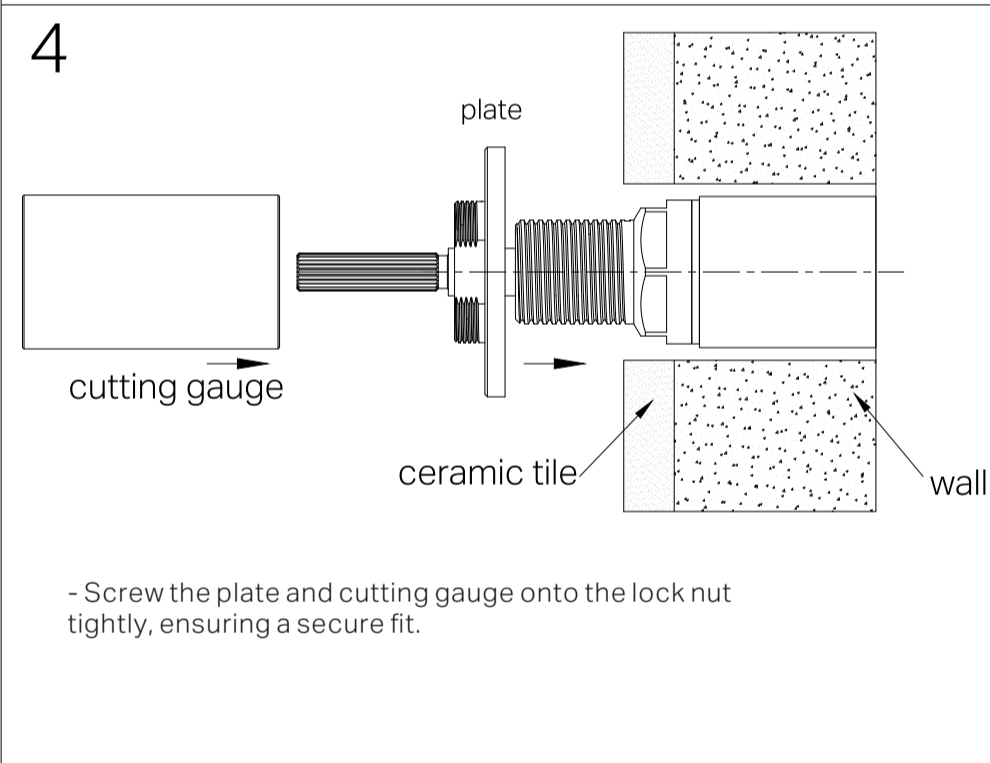

Min 1 °C-Max 75 °C

Pressure Rating

Min 150kpa - Max 500kpa

Finish & SKU

	CHROME WITH WHITE PORCELAIN LEVER NR692109b01CH		MATTE BLACK WITH METAL LEVER NR692109b02MB
	CHROME WITH METAL LEVER NR692109b02CH		AGED BRASS WITH WHITE PORCELAIN LEVER NR692109b01AB
	CHROME WITH BLACK PORCELAIN LEVER NR692109b03CH		AGED BRASS WITH METAL LEVER NR692109b02AB
	MATTE BLACK WITH WHITE PORCELAIN LEVER NR692109b01MB		

Packaging Includes

2x Wall Top Handles

*Dimensions are nominal measurements only.

Nero

info@nerotapware.com.au
nerotapware.com.au

11-13 Buontempo Road
Carrum Downs Vic 3201