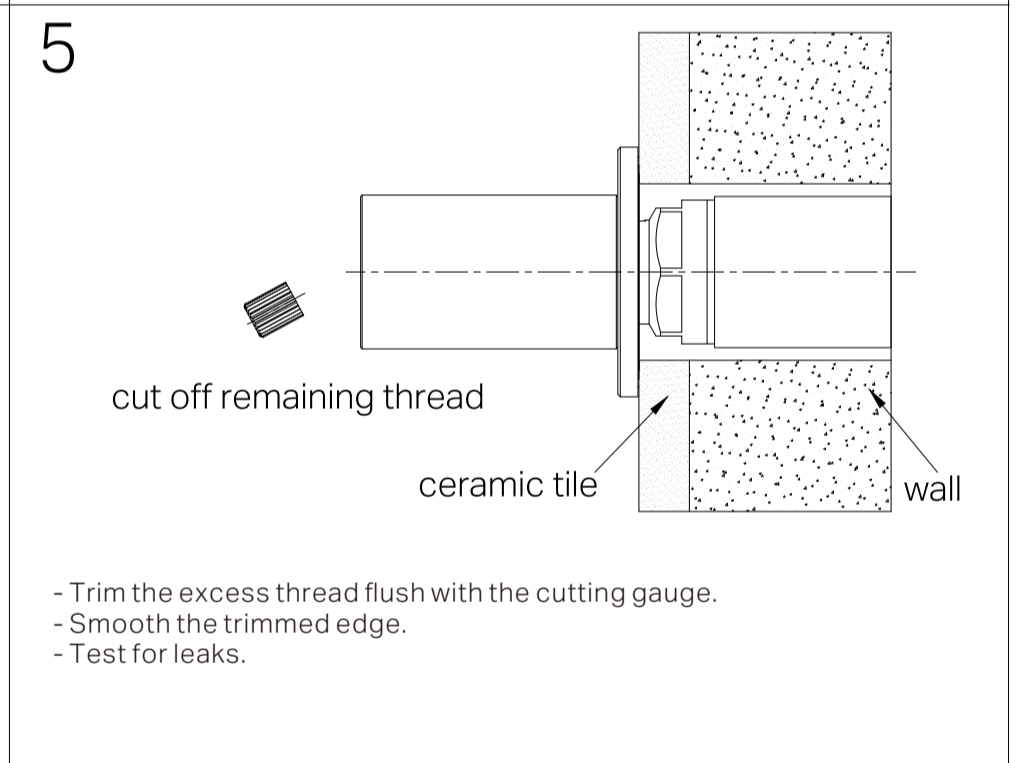

Min 1 °C-Max 75 °C

Pressure Rating

Min 150kpa - Max 500kpa

Finish & SKU

	CHROME WITH WHITE PORCELAIN LEVER NR692109b01CH		MATTE BLACK WITH METAL LEVER NR692109b02MB
	CHROME WITH METAL LEVER NR692109b02CH		AGED BRASS WITH WHITE PORCELAIN LEVER NR692109b01AB
	CHROME WITH BLACK PORCELAIN LEVER NR692109b03CH		AGED BRASS WITH METAL LEVER NR692109b02AB
	MATTE BLACK WITH WHITE PORCELAIN LEVER NR692109b01MB		

Packaging Includes

2x Wall Top Handles

*Dimensions are nominal measurements only.

Nero

info@nerotapware.com.au
nerotapware.com.au

11-13 Buontempo Road
Carrum Downs Vic 3201