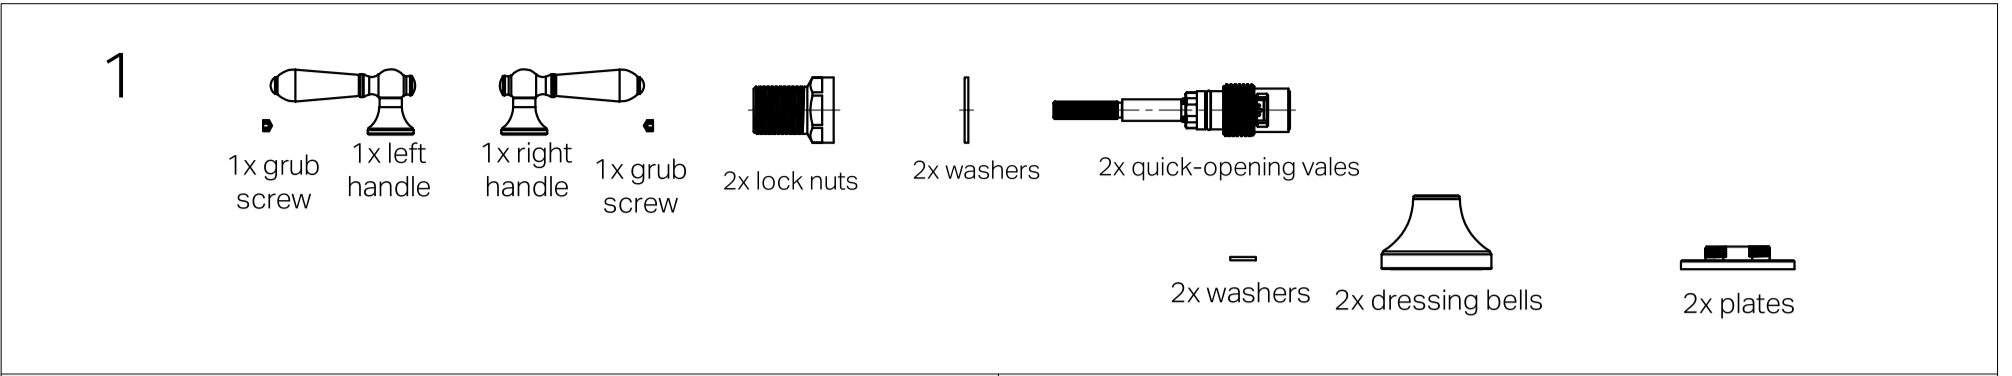

Min 1 °C-Max 75 °C

Pressure Rating

Min 150kpa - Max 500kpa

Finish & SKU

	CHROME WITH WHITE PORCELAIN LEVER NR692109b01CH		MATTE BLACK WITH METAL LEVER NR692109b02MB
	CHROME WITH METAL LEVER NR692109b02CH		AGED BRASS WITH WHITE PORCELAIN LEVER NR692109b01AB
	CHROME WITH BLACK PORCELAIN LEVER NR692109b03CH		AGED BRASS WITH METAL LEVER NR692109b02AB
	MATTE BLACK WITH WHITE PORCELAIN LEVER NR692109b01MB		

Packaging Includes

2x Wall Top Handles

*Dimensions are nominal measurements only.

Nero

info@nerotapware.com.au
nerotapware.com.au

11-13 Buontempo Road
Carrum Downs Vic 3201