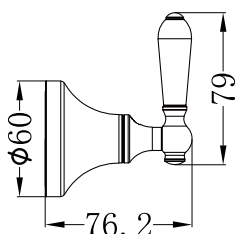

York Wall Top Assemblies

Nero

Versions:202401

Drawing

Specifications

Watermark License

WM-060073

Temperature Rating

Min 1 °C-Max 75 °C

Pressure Rating

Min 150kpa - Max 500kpa

Finish & SKU

	CHROME WITH WHITE PORCELAIN LEVER NR692109b01CH		MATTE BLACK WITH METAL LEVER NR692109b02MB
	CHROME WITH METAL LEVER NR692109b02CH		AGED BRASS WITH WHITE PORCELAIN LEVER NR692109b01AB
	CHROME WITH BLACK PORCELAIN LEVER NR692109b03CH		AGED BRASS WITH METAL LEVER NR692109b02AB
	MATTE BLACK WITH WHITE PORCELAIN LEVER NR692109b01MB		

Packaging Includes

2x Wall Top Handles

*Dimensions are nominal measurements only.

Nero

info@nerotapware.com.au
nerotapware.com.au

11-13 Buontempo Road
Carrum Downs Vic 3201