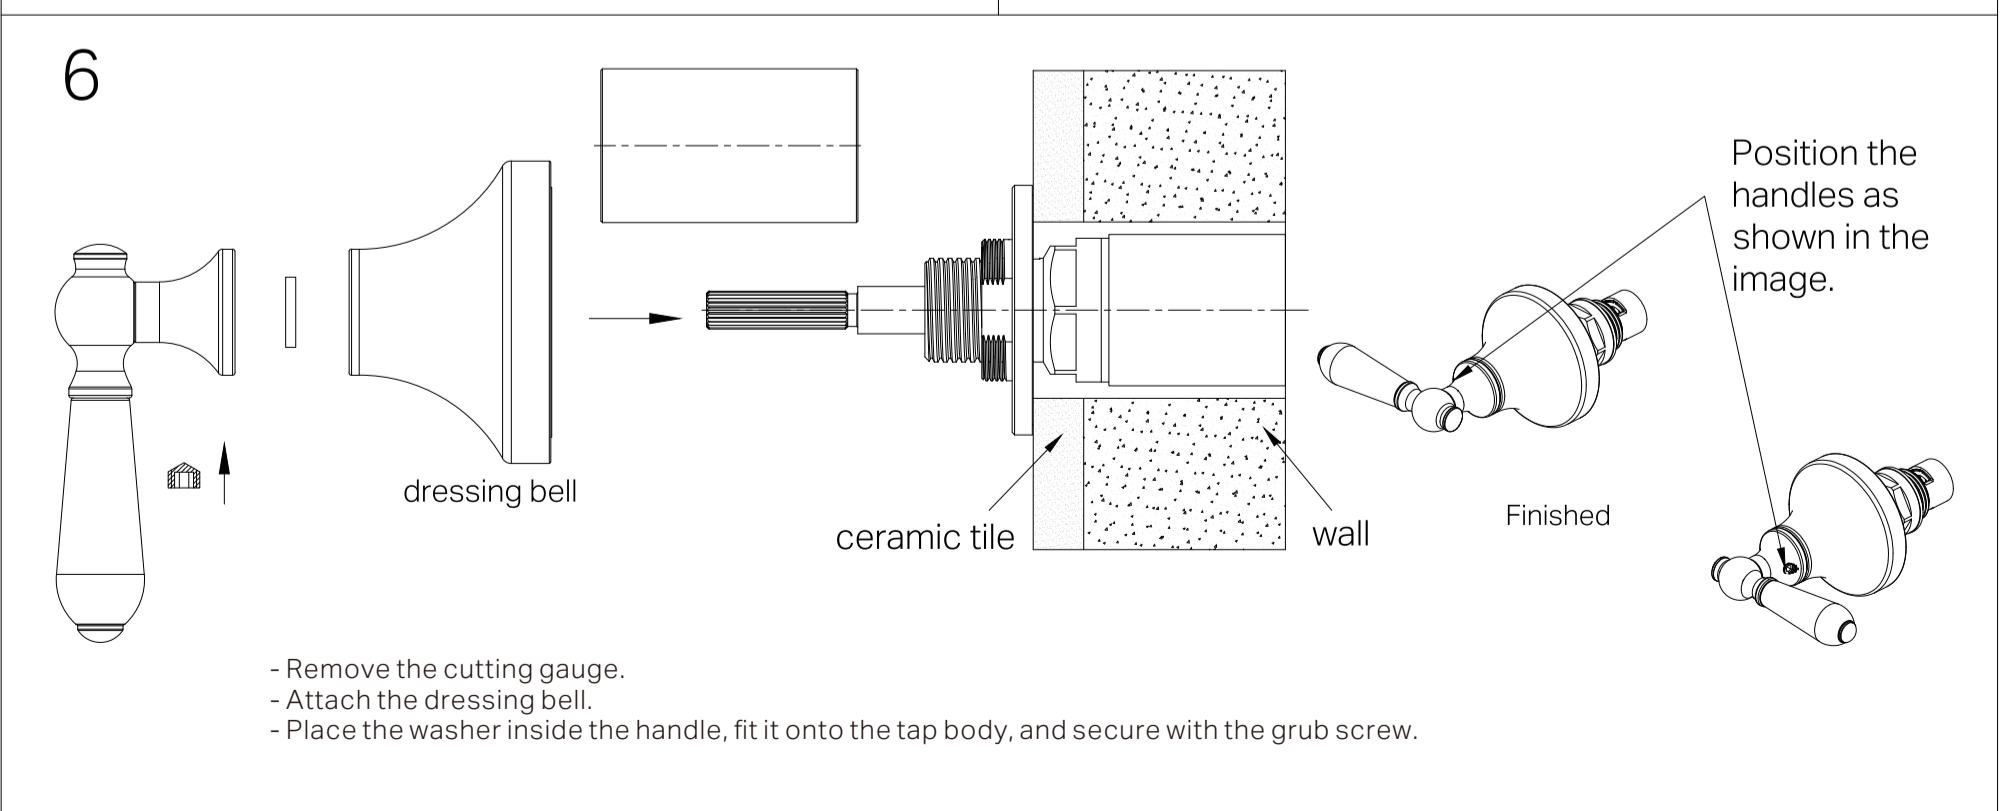

Packaging Includes

2x Wall Top Handles

*Dimensions are nominal measurements only.

Nero

info@nerotapware.com.au
nerotapware.com.au

11-13 Buontempo Road
Carrum Downs Vic 3201