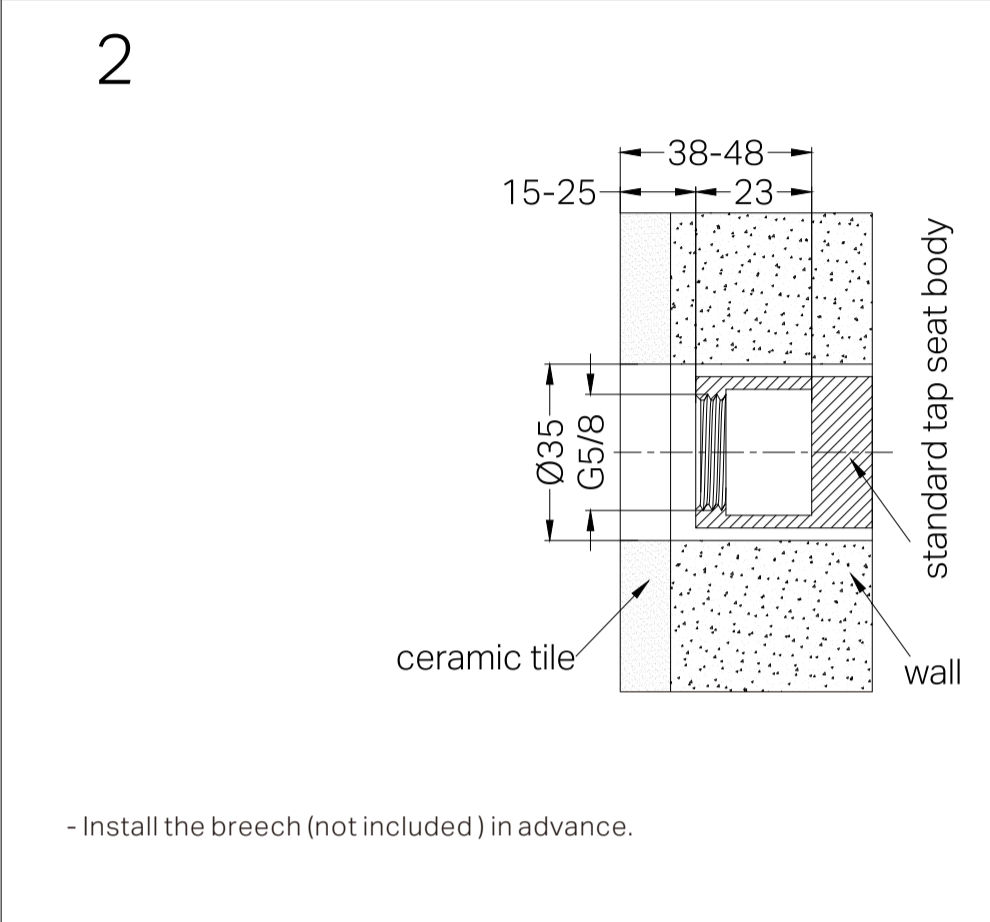

York Wall Top Assemblies

Nero

Versions:202401

Drawing

Specifications

Watermark License

WM-060073

Temperature Rating

Min 1 °C-Max 75 °C

Pressure Rating

Min 150kpa - Max 500kpa

Finish & SKU

	CHROME WITH WHITE PORCELAIN LEVER NR692109b01CH		MATTE BLACK WITH METAL LEVER NR692109b02MB
	CHROME WITH METAL LEVER NR692109b02CH		AGED BRASS WITH WHITE PORCELAIN LEVER NR692109b01AB
	CHROME WITH BLACK PORCELAIN LEVER NR692109b03CH		AGED BRASS WITH METAL LEVER NR692109b02AB
	MATTE BLACK WITH WHITE PORCELAIN LEVER NR692109b01MB		

Packaging Includes

2x Wall Top Handles

*Dimensions are nominal measurements only.

Nero

info@nerotapware.com.au
nerotapware.com.au

11-13 Buontempo Road
Carrum Downs Vic 3201