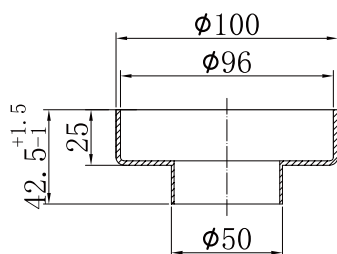

100mm Round Tile Insert Floor Waste 50mm Outlet

Nero

Versions:202311

Drawing

Specifications

SKU

NRFW003

Watermark License