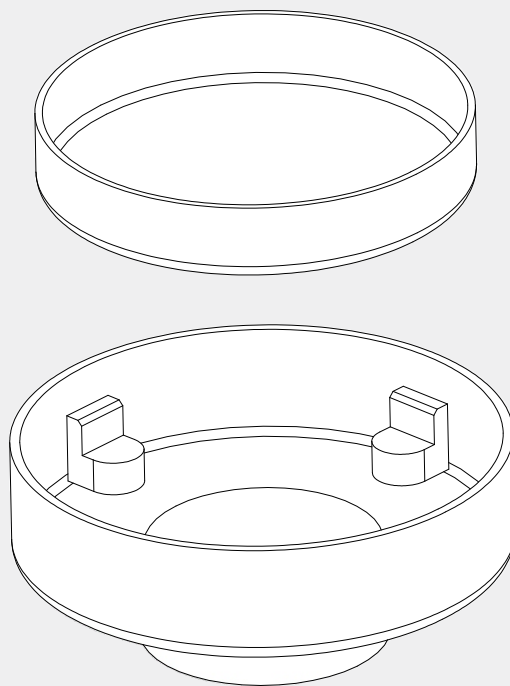

100mm Round Tile Insert Floor Waste 50mm Outlet

Nero

Versions:202311

Drawing

Specifications

SKU

NRFW003

Watermark License

WM-032203

Packaging Includes

1x floor waste

Finish

 Chrome NRFW003CH	 Gun Metal NRFW003GM	 Brushed Bronze NRFW003BZ
 Matte Black NRFW003MB	 Brushed Gold NRFW003BG	 Brushed Nickel NRFW003BN

*Dimensions are nominal measurements only.