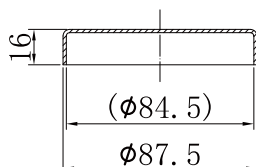

100mm Round Tile Insert Floor Waste 50mm Outlet

Nero

Versions:202311

Drawing

Specifications

SKU

NRFW003

Watermark License