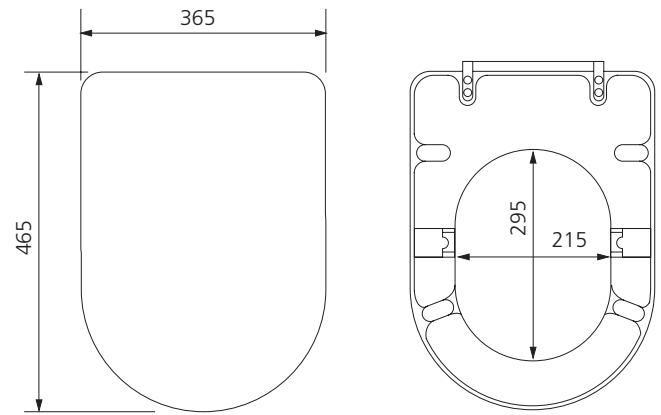

Vienna

ACC201-4CG

Lock-in Single Flap Grey Care Toilet Seat

All dimensions in mm

Specifications /

Application	Domestic and commercial care
Options	Blue version also available
Fixing	Supplied with snap toggles for installation to pan
Installation	Can be installed to comply with AS 1428.1
Materials	UF compression moulded seat; stainless steel 304 hinges
Weight	1.8kg
Parts list	Seat, hinges, hinge covers and fixings
Commercial warranty	5 years replacement parts and 1 year labour (refer to oliveri.com.au)
Maintenance and care instructions	All surfaces should be cleaned with mild liquid detergent or soap and water. Do not use cream cleaners or citrus based cleaning products, as they are abrasive. Use of unsuitable cleaning agents may damage the surface. Any damage caused in this way will not be covered by warranty.