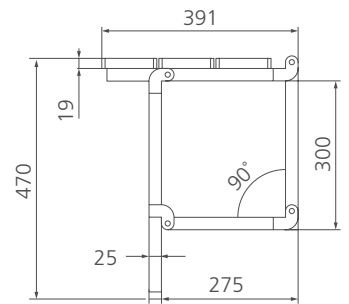

# Care Accessories

ACCHF02C

Folding Care Shower Seat

All dimensions in mm

## Specifications /

<b>Application</b>	Domestic and commercial care
<b>Rating</b>	Maximum load rating 120 kg
<b>Installation</b>	Wall mounted. Seat can be folded up against the wall when not in use. Can be installed to comply with AS 1428.1
<b>Materials</b>	Satin stainless steel 304 frame White WPC seat slats with rounded edges and slip-resistant surface.
<b>Weight</b>	8.6 kg
<b>Parts list</b>	Frame, seat, all fixings (some assembly required)
<b>Commercial warranty</b>	5 years replacement parts and 1 year labour (refer to oliveri.com.au)
<b>Maintenance and care instructions</b>	All surfaces should be cleaned with mild liquid detergent or soap and water. Do not use cream cleaners or citrus based cleaning products, as they are abrasive. Use of unsuitable cleaning agents may damage the surface. Any damage caused in this way will not be covered by warranty.