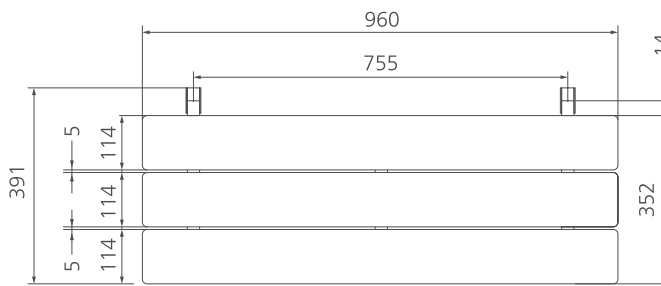

# Care Accessories

ACCHF02C

Folding Care Shower Seat

All dimensions in mm

## Specifications /

<b>Application</b>	Domestic and commercial care
<b>Rating</b>	Maximum load rating 120 kg
<b>Installation</b>	Wall mounted. Seat can be folded up against the wall when not in use. Can be installed to comply with AS 1428.1
<b>Materials</b>	Satin stainless steel 304 frame White WPC seat slats with rounded edges and slip-resistant surface.
<b>Weight</b>	8.6 kg
<b>Parts list</b>	Frame, seat, all fixings (some assembly required)
<b>Commercial warranty</b>	5 years replacement parts and 1 year labour (refer to oliveri.com.au)
<b>Maintenance and care instructions</b>	All surfaces should be cleaned with mild liquid detergent or soap and water. Do not use cream cleaners or citrus based cleaning products, as they are abrasive. Use of unsuitable cleaning agents may damage the surface. Any damage caused in this way will not be covered by warranty.