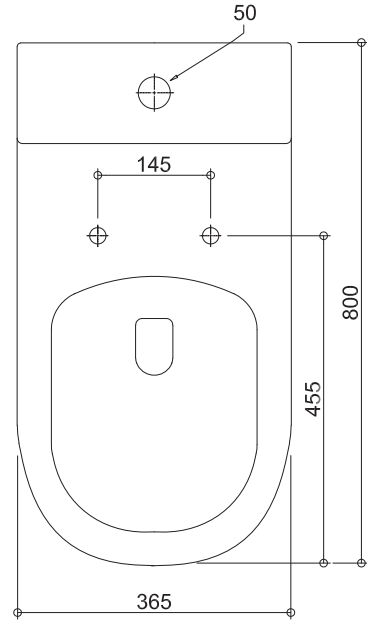

Vienna

VI201C-G (Pan: VI201C-P / Cistern: VI201C-C / Seat: ACC201-4CG / Buttons: ACC201-7CG)

Back To Wall Care Toilet Suite with Grey Seat and Buttons

All dimensions in mm

Specifications /

WELs Rating	4 star, 3.5L avg flush volume
Pan	Rimless/Easy-clean design
Trap(s)	Universal trap for S or P-trap installations. S-trap set out 140mm - 250mm as standard. P-trap set out 180mm floor to centre of outlet.
Cistern	R&T dual flush cistern (4.5L/3L) with raised grey cistern buttons
Fixing	The cistern is fixed directly to the pan with a robust concealed base fixing.
Seat	Lock-in single flap grey toilet seat is provided as standard. UF compression moulded toilet seat, fitted with buffers and metal hinges.
Colours	White / grey seat
Installation	AS1428 Compliance: Refer to the latest standard to ensure installation meets the requirements. The installation of the toilet suite shall be in accordance with the normal minimum drain line grade requirements in AS/NZS 3500.2.
Materials	Vitreous china
Weight	Pan 44.1kg, cistern 14.2kg
Parts list	Pan, cistern, buttons, seat, hinges, S-trap connector, seal ring, fixing plate, fixing screw, floor fixing screw
Commercial warranty	10 years vitreous china cistern and pan replacement of product; 5 years replacement seat; 2 years valves and fittings; 1 year seals, buttons and labour (refer to oliveri.com.au)
Maintenance and care instructions	All surfaces should be cleaned with mild liquid detergent or soap and water. Do not use cream cleaners or citrus based cleaning products, as they are abrasive. Use of unsuitable cleaning agents may damage the surface. Any damage caused in this way will not be covered by warranty.

For more information call 08 8348 6444 or visit oliveri.com.au

Vienna

VI201C-G (Pan: VI201C-P / Cistern: VI201C-C / Seat: ACC201-4CG / Buttons: ACC201-7CG)
 Back To Wall Care Toilet Suite with Grey Seat and Buttons

FRONT VIEW

TOP VIEW

SIDE VIEW

Push Button
Above Cistern Lid