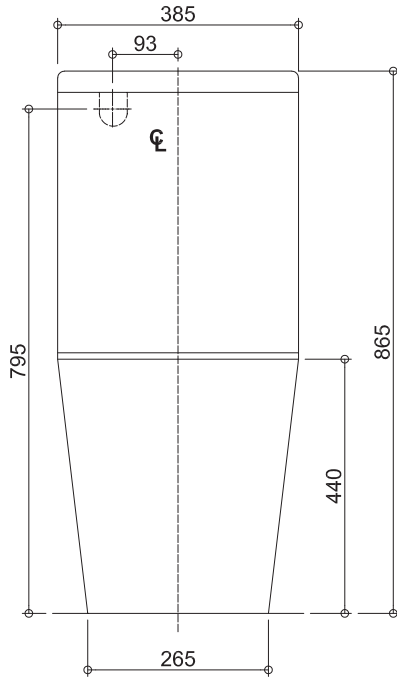

Vienna

VI201C-G (Pan: VI201C-P / Cistern: VI201C-C / Seat: ACC201-4CG / Buttons: ACC201-7CG)

Back To Wall Care Toilet Suite with Grey Seat and Buttons

All dimensions in mm

Specifications /

WELs Rating	4 star, 3.5L avg flush volume
Pan	Rimless/Easy-clean design
Trap(s)	Universal trap for S or P-trap installations. S-trap set out 140mm - 250mm as standard. P-trap set out 180mm floor to centre of outlet.
Cistern	R&T dual flush cistern (4.5L/3L) with raised grey cistern buttons
Fixing	The cistern is fixed directly to the pan with a robust concealed base fixing.
Seat	Lock-in single flap grey toilet seat is provided as standard. UF compression moulded toilet seat, fitted with buffers and metal hinges.
Colours	White / grey seat
Installation	AS1428 Compliance: Refer to the latest standard to ensure installation meets the requirements. The installation of the toilet suite shall be in accordance with the normal minimum drain line grade requirements in AS/NZS 3500.2.
Materials	Vitreous china
Weight	Pan 44.1kg, cistern 14.2kg
Parts list	Pan, cistern, buttons, seat, hinges, S-trap connector, seal ring, fixing plate, fixing screw, floor fixing screw
Commercial warranty	10 years vitreous china cistern and pan replacement of product; 5 years replacement seat; 2 years valves and fittings; 1 year seals, buttons and labour (refer to oliveri.com.au)
Maintenance and care instructions	All surfaces should be cleaned with mild liquid detergent or soap and water. Do not use cream cleaners or citrus based cleaning products, as they are abrasive. Use of unsuitable cleaning agents may damage the surface. Any damage caused in this way will not be covered by warranty.

For more information call 08 8348 6444 or visit oliveri.com.au

Vienna

VI201C-G (Pan: VI201C-P / Cistern: VI201C-C / Seat: ACC201-4CG / Buttons: ACC201-7CG)
 Back To Wall Care Toilet Suite with Grey Seat and Buttons

FRONT VIEW

TOP VIEW

SIDE VIEW

Push Button
Above Cistern Lid