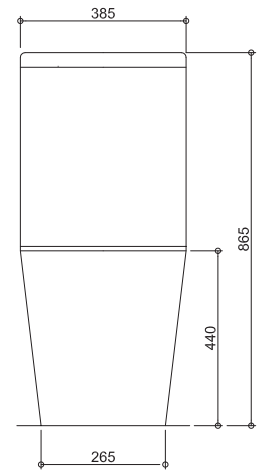

Vienna

VI201C-G (Pan: VI201C-P / Cistern: VI201C-C / Seat: ACC201-4CG / Buttons: ACC201-7CG)

Back To Wall Care Toilet Suite with Grey Seat and Buttons

All dimensions in mm

Specifications /

WELs Rating	4 star, 3.5L avg flush volume
Pan	Rimless/Easy-clean design
Trap(s)	Universal trap for S or P-trap installations. S-trap set out 140mm - 250mm as standard. P-trap set out 180mm floor to centre of outlet.
Cistern	R&T dual flush cistern (4.5L/3L) with raised grey cistern buttons
Fixing	The cistern is fixed directly to the pan with a robust concealed base fixing.
Seat	Lock-in single flap grey toilet seat is provided as standard. UF compression moulded toilet seat, fitted with buffers and metal hinges.
Colours	White / grey seat
Installation	AS1428 Compliance: Refer to the latest standard to ensure installation meets the requirements. The installation of the toilet suite shall be in accordance with the normal minimum drain line grade requirements in AS/NZS 3500.2.
Materials	Vitreous china
Weight	Pan 44.1kg, cistern 14.2kg
Parts list	Pan, cistern, buttons, seat, hinges, S-trap connector, seal ring, fixing plate, fixing screw, floor fixing screw
Commercial warranty	10 years vitreous china cistern and pan replacement of product; 5 years replacement seat; 2 years valves and fittings; 1 year seals, buttons and labour (refer to oliveri.com.au)
Maintenance and care instructions	All surfaces should be cleaned with mild liquid detergent or soap and water. Do not use cream cleaners or citrus based cleaning products, as they are abrasive. Use of unsuitable cleaning agents may damage the surface. Any damage caused in this way will not be covered by warranty.

For more information call 08 8348 6444 or visit oliveri.com.au

Vienna

VI201C-G (Pan: VI201C-P / Cistern: VI201C-C / Seat: ACC201-4CG / Buttons: ACC201-7CG)
 Back To Wall Care Toilet Suite with Grey Seat and Buttons

FRONT VIEW

TOP VIEW

SIDE VIEW

Push Button
Above Cistern Lid