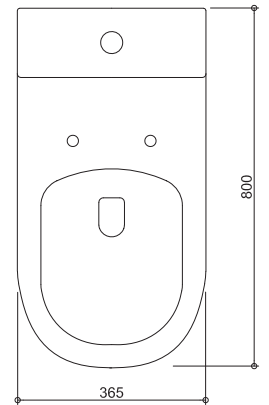

Vienna

VI201C-G (Pan: VI201C-P / Cistern: VI201C-C / Seat: ACC201-4CG / Buttons: ACC201-7CG)

Back To Wall Care Toilet Suite with Grey Seat and Buttons

All dimensions in mm

Specifications /

WELs Rating	4 star, 3.5L avg flush volume
Pan	Rimless/Easy-clean design
Trap(s)	Universal trap for S or P-trap installations. S-trap set out 140mm - 250mm as standard. P-trap set out 180mm floor to centre of outlet.
Cistern	R&T dual flush cistern (4.5L/3L) with raised grey cistern buttons
Fixing	The cistern is fixed directly to the pan with a robust concealed base fixing.
Seat	Lock-in single flap grey toilet seat is provided as standard. UF compression moulded toilet seat, fitted with buffers and metal hinges.
Colours	White / grey seat
Installation	AS1428 Compliance: Refer to the latest standard to ensure installation meets the requirements. The installation of the toilet suite shall be in accordance with the normal minimum drain line grade requirements in AS/NZS 3500.2.
Materials	Vitreous china
Weight	Pan 44.1kg, cistern 14.2kg
Parts list	Pan, cistern, buttons, seat, hinges, S-trap connector, seal ring, fixing plate, fixing screw, floor fixing screw
Commercial warranty	10 years vitreous china cistern and pan replacement of product; 5 years replacement seat; 2 years valves and fittings; 1 year seals, buttons and labour (refer to oliveri.com.au)
Maintenance and care instructions	All surfaces should be cleaned with mild liquid detergent or soap and water. Do not use cream cleaners or citrus based cleaning products, as they are abrasive. Use of unsuitable cleaning agents may damage the surface. Any damage caused in this way will not be covered by warranty.

For more information call 08 8348 6444 or visit oliveri.com.au

Vienna

VI201C-G (Pan: VI201C-P / Cistern: VI201C-C / Seat: ACC201-4CG / Buttons: ACC201-7CG)
 Back To Wall Care Toilet Suite with Grey Seat and Buttons

FRONT VIEW

TOP VIEW

SIDE VIEW

Push Button
Above Cistern Lid