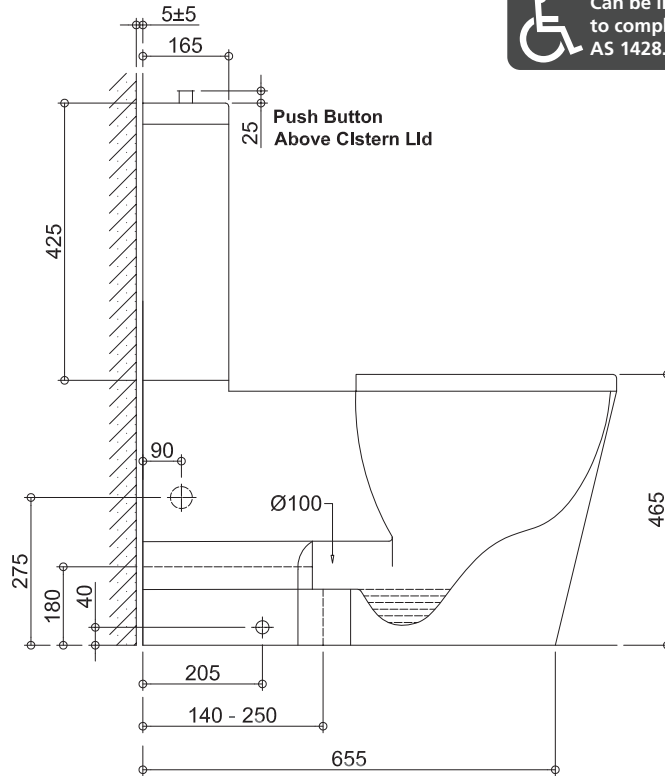

Vienna

VI201C-G (Pan: VI201C-P / Cistern: VI201C-C / Seat: ACC201-4CG / Buttons: ACC201-7CG)

Back To Wall Care Toilet Suite with Grey Seat and Buttons

All dimensions in mm

Specifications /

WELs Rating	4 star, 3.5L avg flush volume
Pan	Rimless/Easy-clean design
Trap(s)	Universal trap for S or P-trap installations. S-trap set out 140mm - 250mm as standard. P-trap set out 180mm floor to centre of outlet.
Cistern	R&T dual flush cistern (4.5L/3L) with raised grey cistern buttons
Fixing	The cistern is fixed directly to the pan with a robust concealed base fixing.
Seat	Lock-in single flap grey toilet seat is provided as standard. UF compression moulded toilet seat, fitted with buffers and metal hinges.
Colours	White / grey seat
Installation	AS1428 Compliance: Refer to the latest standard to ensure installation meets the requirements. The installation of the toilet suite shall be in accordance with the normal minimum drain line grade requirements in AS/NZS 3500.2.
Materials	Vitreous china
Weight	Pan 44.1kg, cistern 14.2kg
Parts list	Pan, cistern, buttons, seat, hinges, S-trap connector, seal ring, fixing plate, fixing screw, floor fixing screw
Commercial warranty	10 years vitreous china cistern and pan replacement of product; 5 years replacement seat; 2 years valves and fittings; 1 year seals, buttons and labour (refer to oliveri.com.au)
Maintenance and care instructions	All surfaces should be cleaned with mild liquid detergent or soap and water. Do not use cream cleaners or citrus based cleaning products, as they are abrasive. Use of unsuitable cleaning agents may damage the surface. Any damage caused in this way will not be covered by warranty.

For more information call 08 8348 6444 or visit oliveri.com.au

Vienna

VI201C-G (Pan: VI201C-P / Cistern: VI201C-C / Seat: ACC201-4CG / Buttons: ACC201-7CG)
 Back To Wall Care Toilet Suite with Grey Seat and Buttons

FRONT VIEW

TOP VIEW

SIDE VIEW

Push Button
Above Cistern Lid