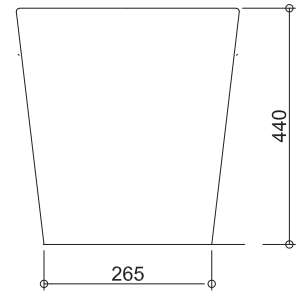

# Vienna

**VI202C-B** (Pan: VI202C / Cistern: ACCIWRTC / Seat: ACC201-6CB)  
Wall Faced Care Toilet Suite with Blue Seat

All dimensions in mm