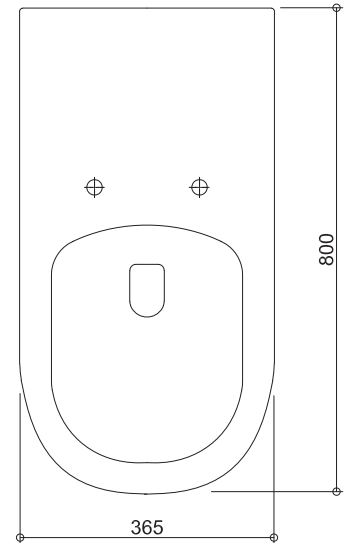

# Vienna

**VI202C-B** (Pan: VI202C / Cistern: ACCIWRTC / Seat: ACC201-6CB)  
Wall Faced Care Toilet Suite with Blue Seat

All dimensions in mm

### Specifications /

<b>WELs Rating</b>	4 star, 3.5L avg flush volume
<b>Pan</b>	Box rimless design
<b>Trap(s)</b>	Universal trap for S or P-trap installations. S-trap set out 140mm - 250mm as standard. P-trap set out 180mm floor to centre of outlet.
<b>Cistern</b>	R&T dual flush concealed cistern (4.5L/3L, 3.5L avg flush volume)
<b>Flush plate</b>	Brushed chrome raised pneumatic buttons - AS 1428.1 compliant
<b>Fixing</b>	The toilet is fixed with R&T concealed water tank in wall.
<b>Seat</b>	Lock-in single flap blue toilet seat is provided as standard. UF compression moulded toilet seat, fitted with buffers and metal hinges.
<b>Installation</b>	<b>AS1428 Compliance:</b> Refer to the latest standard to ensure installation meets the requirements. The installation of the toilet suite shall be in accordance with the normal minimum drain line grade requirements in AS/NZS 3500.2.
<b>Materials</b>	Vitreous china
<b>Colour</b>	White / blue seat
<b>Weight</b>	Pan 44.1kg, cistern 7.0kg
<b>Parts list</b>	Pan, seat, hinges, concealed cistern, push plate, S-trap connector, seal ring, fixing plate, fixing screw, floor fixing screw
<b>Commercial warranty</b>	10 years vitreous china pan replacement of product; 5 years replacement seat, cistern; 2 years valves and fittings; 1 year seals, buttons and labour (refer to oliveri.com.au)
<b>Maintenance and care instructions</b>	All surfaces should be cleaned with mild liquid detergent or soap and water. Do not use cream cleaners or citrus based cleaning products, as they are abrasive. Use of unsuitable cleaning agents may damage the surface. Any damage caused in this way will not be covered by warranty.

# Vienna

**VI202C-B** (Pan: VI202C / Cistern: ACCIWRTC / Seat: ACC201-6CB)  
 Wall Faced Care Toilet Suite with Blue Seat

All dimensions in mm

**FRONT VIEW**

**TOP VIEW**

**SIDE VIEW**