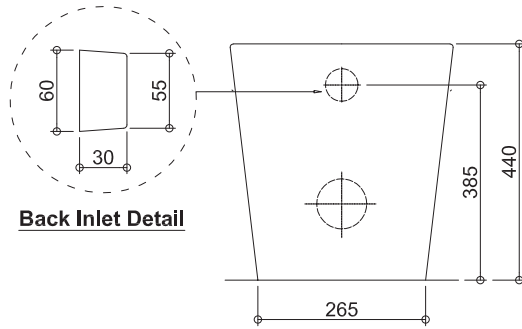

### Specifications /

<b>WELs Rating</b>	4 star, 3.5L avg flush volume
<b>Pan</b>	Box rimless design
<b>Trap(s)</b>	Universal trap for S or P-trap installations. S-trap set out 140mm - 250mm as standard. P-trap set out 180mm floor to centre of outlet.
<b>Cistern</b>	R&T dual flush concealed cistern (4.5L/3L, 3.5L avg flush volume)
<b>Flush plate</b>	Brushed chrome raised pneumatic buttons - AS 1428.1 compliant
<b>Fixing</b>	The toilet is fixed with R&T concealed water tank in wall.
<b>Seat</b>	Lock-in single flap blue toilet seat is provided as standard. UF compression moulded toilet seat, fitted with buffers and metal hinges.
<b>Installation</b>	<b>AS1428 Compliance:</b> Refer to the latest standard to ensure installation meets the requirements. The installation of the toilet suite shall be in accordance with the normal minimum drain line grade requirements in AS/NZS 3500.2.
<b>Materials</b>	Vitreous china
<b>Colour</b>	White / blue seat
<b>Weight</b>	Pan 44.1kg, cistern 7.0kg
<b>Parts list</b>	Pan, seat, hinges, concealed cistern, push plate, S-trap connector, seal ring, fixing plate, fixing screw, floor fixing screw
<b>Commercial warranty</b>	10 years vitreous china pan replacement of product; 5 years replacement seat, cistern; 2 years valves and fittings; 1 year seals, buttons and labour (refer to oliveri.com.au)
<b>Maintenance and care instructions</b>	All surfaces should be cleaned with mild liquid detergent or soap and water. Do not use cream cleaners or citrus based cleaning products, as they are abrasive. Use of unsuitable cleaning agents may damage the surface. Any damage caused in this way will not be covered by warranty.

# Vienna

**VI202C-B** (Pan: VI202C / Cistern: ACCIWRTC / Seat: ACC201-6CB)  
 Wall Faced Care Toilet Suite with Blue Seat

All dimensions in mm

**FRONT VIEW**

**TOP VIEW**

**SIDE VIEW**