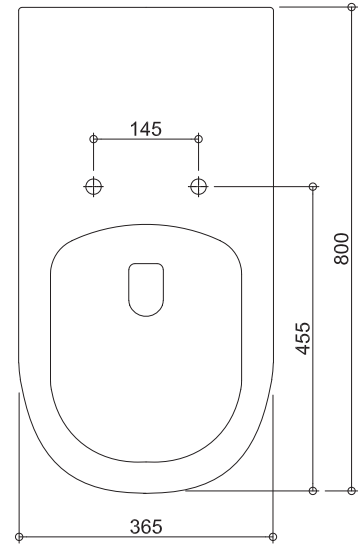

# Vienna

**VI202C-B** (Pan: VI202C / Cistern: ACCIWRTC / Seat: ACC201-6CB)  
Wall Faced Care Toilet Suite with Blue Seat

All dimensions in mm

### Specifications /

<b>WELs Rating</b>	4 star, 3.5L avg flush volume
<b>Pan</b>	Box rimless design
<b>Trap(s)</b>	Universal trap for S or P-trap installations. S-trap set out 140mm - 250mm as standard. P-trap set out 180mm floor to centre of outlet.
<b>Cistern</b>	R&T dual flush concealed cistern (4.5L/3L, 3.5L avg flush volume)
<b>Flush plate</b>	Brushed chrome raised pneumatic buttons - AS 1428.1 compliant
<b>Fixing</b>	The toilet is fixed with R&T concealed water tank in wall.
<b>Seat</b>	Lock-in single flap blue toilet seat is provided as standard. UF compression moulded toilet seat, fitted with buffers and metal hinges.
<b>Installation</b>	<b>AS1428 Compliance:</b> Refer to the latest standard to ensure installation meets the requirements. The installation of the toilet suite shall be in accordance with the normal minimum drain line grade requirements in AS/NZS 3500.2.
<b>Materials</b>	Vitreous china
<b>Colour</b>	White / blue seat
<b>Weight</b>	Pan 44.1kg, cistern 7.0kg
<b>Parts list</b>	Pan, seat, hinges, concealed cistern, push plate, S-trap connector, seal ring, fixing plate, fixing screw, floor fixing screw
<b>Commercial warranty</b>	10 years vitreous china pan replacement of product; 5 years replacement seat, cistern; 2 years valves and fittings; 1 year seals, buttons and labour (refer to oliveri.com.au)
<b>Maintenance and care instructions</b>	All surfaces should be cleaned with mild liquid detergent or soap and water. Do not use cream cleaners or citrus based cleaning products, as they are abrasive. Use of unsuitable cleaning agents may damage the surface. Any damage caused in this way will not be covered by warranty.

# Vienna

**VI202C-B** (Pan: VI202C / Cistern: ACCIWRTC / Seat: ACC201-6CB)  
 Wall Faced Care Toilet Suite with Blue Seat

All dimensions in mm

**FRONT VIEW**

**TOP VIEW**

**SIDE VIEW**