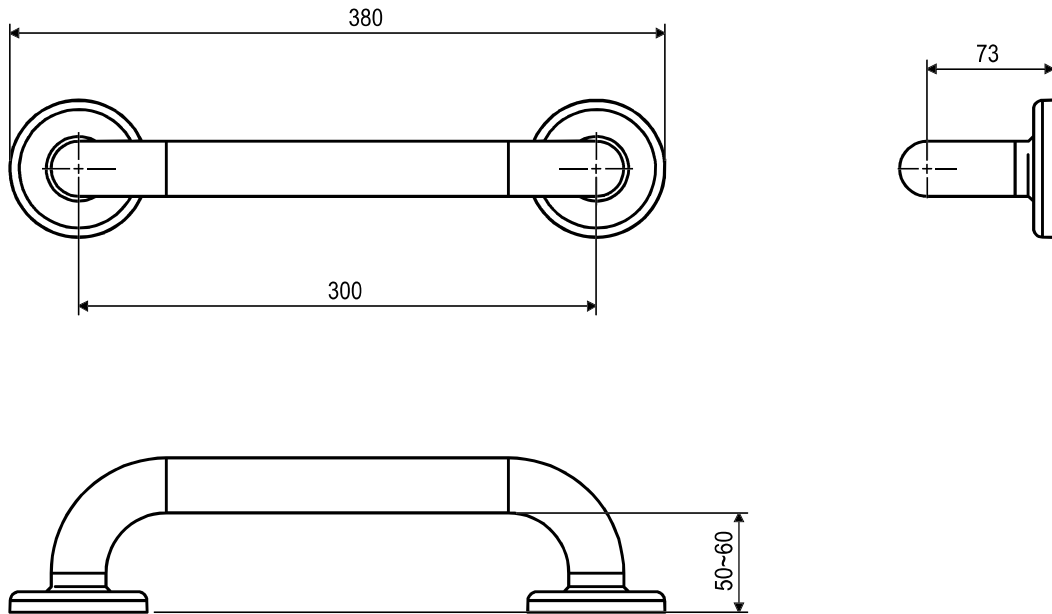

Care Grab Rail Straight 300mm Brushed Stainless Steel.

Product Code: 291493

Product Specifications.

Warranty	20-year warranty on all mechanical parts for the original purchaser in domestic installations. A 7-year warranty applies to commercial installations, irrespective of ownership.
Colour	Stainless Steel
Finish	Brushed
Material	304 grade 18/8 stainless steel
Rail Diameter	32mm
Rail Dimensions Ø to Ø	300mm Ø to Ø
Configuration	Straight
Height	78mm
Width	378mm
Depth	87mm
Mounting	Clam flange with concealed wall mount
Compliance	Manufactured to meet the requirements of AS1428.1: 2021

Rating	1100Nm
IMPORTANT NOTE	Product must be installed by a qualified trades person. It is the responsibility of the installer to ensure that the unit is installed to structures and with fixings suitable to withstand the forces and loads required.
Inclusions	Rail Stainless steel fixing screws Installation instructions
Maintenance & Care	Clean with mild detergent or clear liquid cleansers. Wipe dry with a clean soft cloth. Do not use steel wool or any abrasive cleansers. Avoid prolonged exposure to any chemical solution containing chlorides or acids. Surface damage caused by acids will void warranty
Height	78mm
Width	378mm
Depth	87mm

All dimensions in mm.
Version 1

raymor

Care Grab Rail Straight 300mm Brushed Stainless Steel.

Product Code: 291493

For more information call 1800 BATHROOM (1800 228 476) or visit raymor.com.au

© Registered trademark of Tradelink. All dimensions are in millimetres. Dimensions are approximate and should be checked against the physical product before installation. Changes may be made to this specification without notice due to our commitment to continual improvement. See raymor.com.au for full warranty details.
All dimensions in mm.