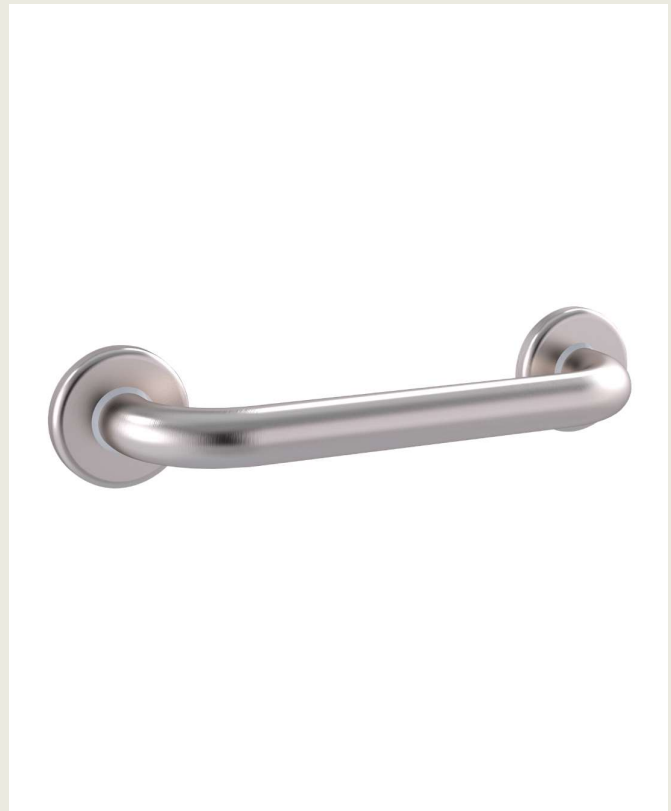

Care Grab Rail Straight 300mm Brushed Stainless Steel.

Product Code: 291493

Product Specifications.

Warranty	20-year warranty on all mechanical parts for the original purchaser in domestic installations. A 7-year warranty applies to commercial installations, irrespective of ownership.
Colour	Stainless Steel
Finish	Brushed
Material	304 grade 18/8 stainless steel
Rail Diameter	32mm
Rail Dimensions Ø to Ø	300mm Ø to Ø
Configuration	Straight
Height	78mm
Width	378mm
Depth	87mm
Mounting	Clam flange with concealed wall mount
Compliance	Manufactured to meet the requirements of AS1428.1: 2021

Rating	1100Nm
IMPORTANT NOTE	Product must be installed by a qualified trades person. It is the responsibility of the installer to ensure that the unit is installed to structures and with fixings suitable to withstand the forces and loads required.
Inclusions	Rail Stainless steel fixing screws Installation instructions
Maintenance & Care	Clean with mild detergent or clear liquid cleansers. Wipe dry with a clean soft cloth. Do not use steel wool or any abrasive cleansers. Avoid prolonged exposure to any chemical solution containing chlorides or acids. Surface damage caused by acids will void warranty
Height	78mm
Width	378mm
Depth	87mm

All dimensions in mm.
Version 1

raymor

Care Grab Rail Straight 300mm Brushed Stainless Steel.

Product Code: 291493

For more information call 1800 BATHROOM (1800 228 476) or visit raymor.com.au

© Registered trademark of Tradelink. All dimensions are in millimetres. Dimensions are approximate and should be checked against the physical product before installation. Changes may be made to this specification without notice due to our commitment to continual improvement. See raymor.com.au for full warranty details.
All dimensions in mm.