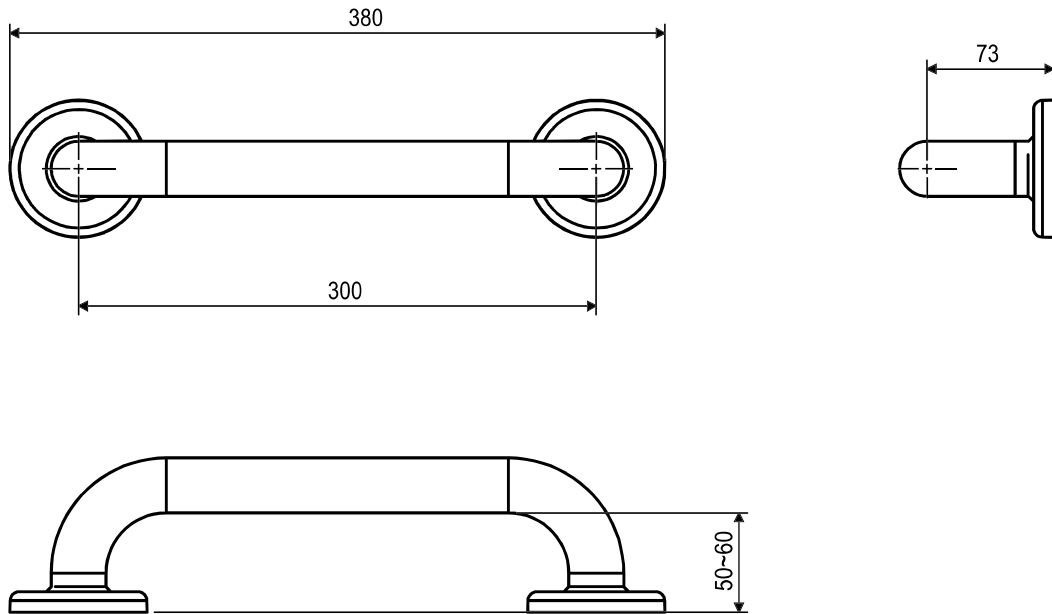

Care Grab Rail Straight 300mm Polished Stainless Steel.

Product Code: 291494

Product Specifications.

Warranty	20-year warranty on all mechanical parts for the original purchaser in domestic installations. A 7-year warranty applies to commercial installations, irrespective of ownership.
Colour	Stainless Steel
Finish	Polished
Material	304 grade 18/8 stainless steel
Rail Diameter	32mm
Rail Dimensions Ø to Ø	300mm Ø to Ø
Configuration	Straight
Height	78mm
Width	378mm
Depth	87mm
Mounting	Clam flange with concealed wall mount
Compliance	Manufactured to meet the requirements of AS1428.1: 2021

Rating	1100Nm
IMPORTANT NOTE	Product must be installed by a qualified trades person. It is the responsibility of the installer to ensure that the unit is installed to structures and with fixings suitable to withstand the forces and loads required.
Inclusions	Rail Stainless steel fixing screws Installation instructions
Maintenance & Care	Clean with mild detergent or clear liquid cleansers. Wipe dry with a clean soft cloth. Do not use steel wool or any abrasive cleansers. Avoid prolonged exposure to any chemical solution containing chlorides or acids. Surface damage caused by acids will void warranty
Height	78mm
Width	378mm
Depth	87mm

All dimensions in mm.
Version 1

raymor

Care Grab Rail Straight 300mm Polished Stainless Steel.

Product Code: 291494

For more information call 1800 BATHROOM (1800 228 476) or visit raymor.com.au

© Registered trademark of Tradelink. All dimensions are in millimetres. Dimensions are approximate and should be checked against the physical product before installation. Changes may be made to this specification without notice due to our commitment to continual improvement. See raymor.com.au for full warranty details.
All dimensions in mm.
Version 1