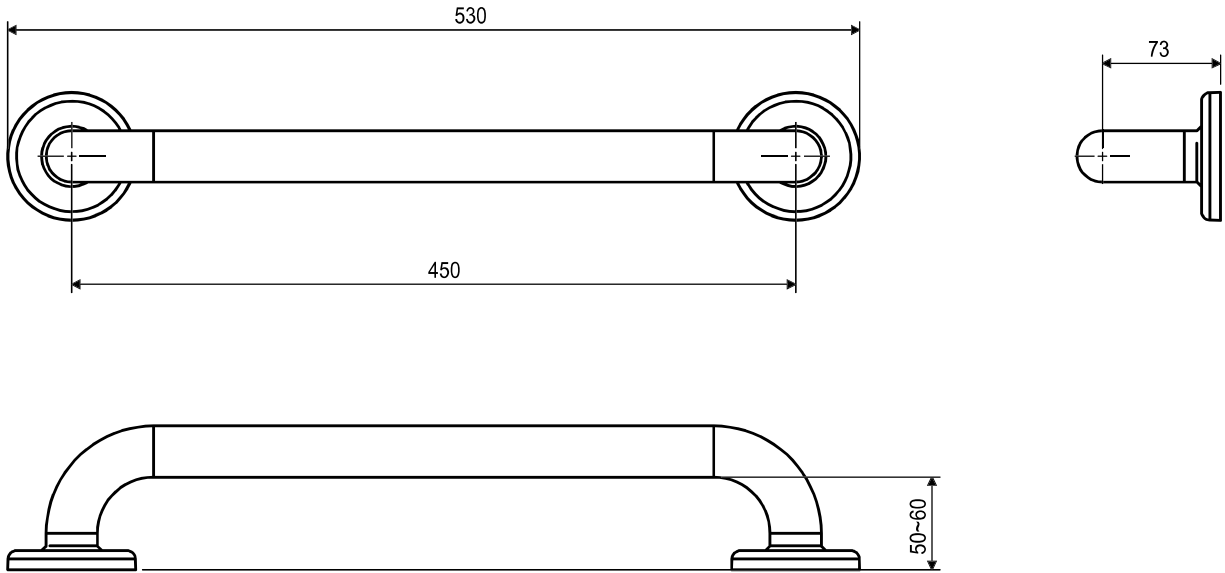

## Product Specifications.

<b>Warranty</b>	20-year warranty on all mechanical parts for the original purchaser in domestic installations. A 7-year warranty applies to commercial installations, irrespective of ownership.
<b>Colour</b>	Stainless Steel
<b>Finish</b>	Brushed
<b>Material</b>	304 grade 18/8 stainless steel
<b>Rail Diameter</b>	32mm
<b>Rail Dimensions Ø to Ø</b>	450mm Ø to Ø
<b>Configuration</b>	Straight
<b>Height</b>	78mm
<b>Width</b>	528mm
<b>Depth</b>	87mm
<b>Mounting</b>	Clam flange with concealed wall mount
<b>Compliance</b>	Manufactured to meet the requirements of AS1428.1: 2021

For more information call 1800 BATHROOM (1800 228 476) or visit [raymor.com.au](http://raymor.com.au)

® Registered trademark of Tradelink. All dimensions are in millimetres. Dimensions are approximate and should be checked against the physical product before installation. Changes may be made to this specification without notice due to our commitment to continual improvement. See [raymor.com.au](http://raymor.com.au) for full warranty details.

All dimensions in mm.  
Version 1

**raymor**

# Care Grab Rail Straight 450mm Brushed Stainless Steel.

Product Code: 291495

For more information call 1800 BATHROOM (1800 228 476) or visit [raymor.com.au](http://raymor.com.au)

© Registered trademark of Tradelink. All dimensions are in millimetres. Dimensions are approximate and should be checked against the physical product before installation. Changes may be made to this specification without notice due to our commitment to continual improvement. See [raymor.com.au](http://raymor.com.au) for full warranty details.  
All dimensions in mm.  
Version 1