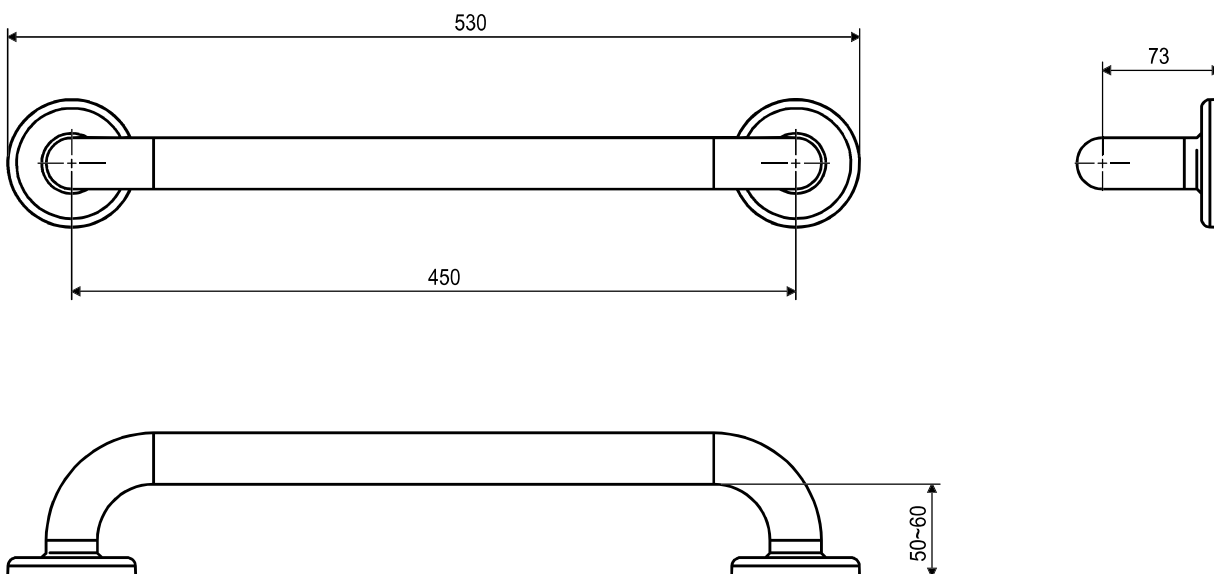

Care Grab Rail Straight 450mm Polished Stainless Steel.

Product Code: 291496

Product Specifications.

Warranty	20-year warranty on all mechanical parts for the original purchaser in domestic installations. A 7-year warranty applies to commercial installations, irrespective of ownership.
Colour	Stainless Steel
Finish	Polished
Material	304 grade 18/8 stainless steel
Rail Diameter	32mm
Rail Dimensions Ø to Ø	450mm Ø to Ø
Configuration	Straight
Height	78mm
Width	528mm
Depth	87mm
Mounting	Clam flange with concealed wall mount
Compliance	Manufactured to meet the requirements of AS1428.1: 2021

Rating	1100Nm
IMPORTANT NOTE	Product must be installed by a qualified trades person. It is the responsibility of the installer to ensure that the unit is installed to structures and with fixings suitable to withstand the forces and loads required.
Inclusions	Rail Stainless steel fixing screws Installation instructions
Maintenance & Care	Clean with mild detergent or clear liquid cleansers. Wipe dry with a clean soft cloth. Do not use steel wool or any abrasive cleansers. Avoid prolonged exposure to any chemical solution containing chlorides or acids. Surface damage caused by acids will void warranty
Height	78mm
Width	528mm
Depth	87mm

All dimensions in mm.
Version 1

raymor

Care Grab Rail Straight 450mm Polished Stainless Steel.

Product Code: 291496

For more information call 1800 BATHROOM (1800 228 476) or visit raymor.com.au

© Registered trademark of Tradelink. All dimensions are in millimetres. Dimensions are approximate and should be checked against the physical product before installation. Changes may be made to this specification without notice due to our commitment to continual improvement. See raymor.com.au for full warranty details.
All dimensions in mm.
Version 1