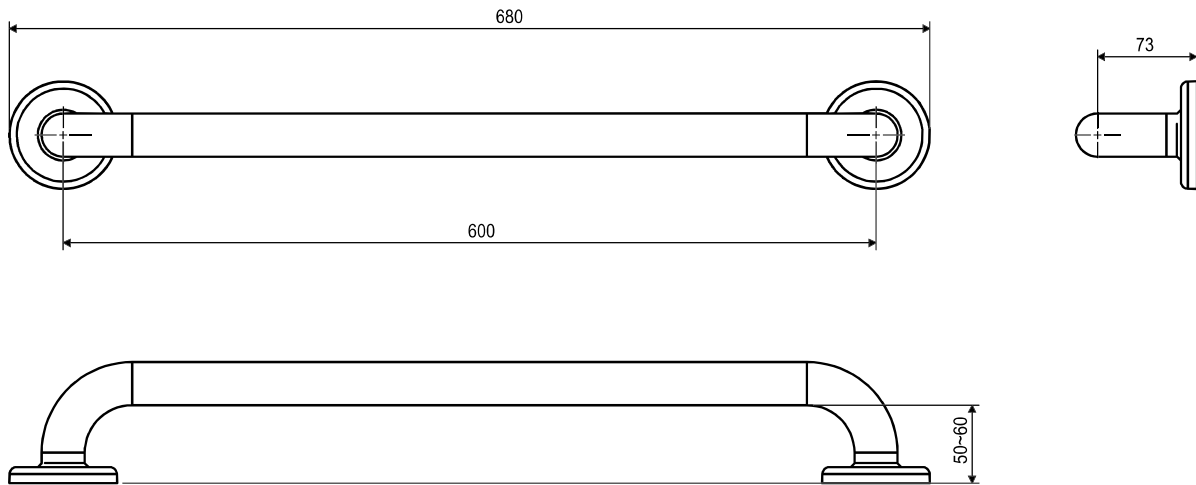

Care Grab Rail Straight 600mm Brushed Stainless Steel.

Product Code: 291497

Product Specifications.

Warranty	20-year warranty on all mechanical parts for the original purchaser in domestic installations. A 7-year warranty applies to commercial installations, irrespective of ownership.
Colour	Stainless Steel
Finish	Brushed
Material	304 grade 18/8 stainless steel
Rail Diameter	32mm
Rail Dimensions Ø to Ø	600mm Ø to Ø
Configuration	Straight
Height	78mm
Width	678mm
Depth	87mm
Mounting	Clam flange with concealed wall mount
Compliance	Manufactured to meet the requirements of AS1428.1: 2021

For more information call 1800 BATHROOM (1800 228 476) or visit raymor.com.au

® Registered trademark of Tradelink. All dimensions are in millimetres. Dimensions are approximate and should be checked against the physical product before installation. Changes may be made to this specification without notice due to our commitment to continual improvement. See raymor.com.au for full warranty details.

All dimensions in mm.
Version 1

raymor

Care Grab Rail Straight 600mm Brushed Stainless Steel.

Product Code: 291497

For more information call 1800 BATHROOM (1800 228 476) or visit raymor.com.au

© Registered trademark of Tradelink. All dimensions are in millimetres. Dimensions are approximate and should be checked against the physical product before installation. Changes may be made to this specification without notice due to our commitment to continual improvement. See raymor.com.au for full warranty details.
All dimensions in mm.
Version 1