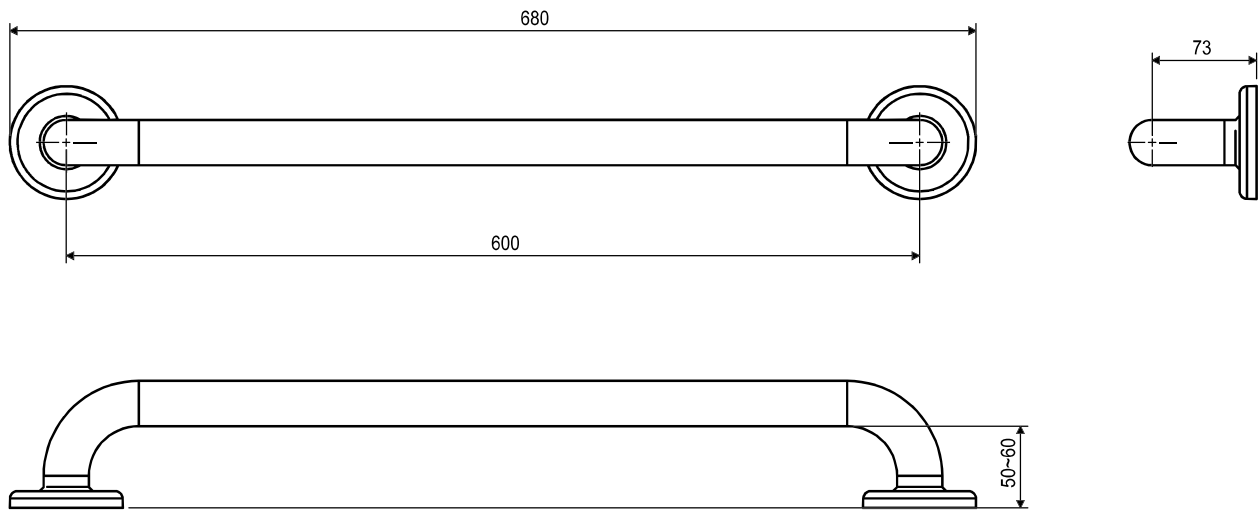

## Product Specifications.

<b>Warranty</b>	20-year warranty on all mechanical parts for the original purchaser in domestic installations. A 7-year warranty applies to commercial installations, irrespective of ownership.
<b>Colour</b>	Stainless Steel
<b>Finish</b>	Polished
<b>Material</b>	304 grade 18/8 stainless steel
<b>Rail Diameter</b>	32mm
<b>Rail Dimensions Ø to Ø</b>	600mm Ø to Ø
<b>Configuration</b>	Straight
<b>Height</b>	78mm
<b>Width</b>	678mm
<b>Depth</b>	87mm
<b>Mounting</b>	Clam flange with concealed wall mount
<b>Compliance</b>	Manufactured to meet the requirements of AS1428.1: 2021

For more information call 1800 BATHROOM (1800 228 476) or visit [raymor.com.au](http://raymor.com.au)

® Registered trademark of Tradelink. All dimensions are in millimetres. Dimensions are approximate and should be checked against the physical product before installation. Changes may be made to this specification without notice due to our commitment to continual improvement. See [raymor.com.au](http://raymor.com.au) for full warranty details.

All dimensions in mm.  
Version 1

**raymor**

# Care Grab Rail Straight 600mm Polished Stainless Steel.

Product Code: 291498

For more information call 1800 BATHROOM (1800 228 476) or visit [raymor.com.au](http://raymor.com.au)

© Registered trademark of Tradelink. All dimensions are in millimetres. Dimensions are approximate and should be checked against the physical product before installation. Changes may be made to this specification without notice due to our commitment to continual improvement. See [raymor.com.au](http://raymor.com.au) for full warranty details.  
All dimensions in mm.  
Version 1