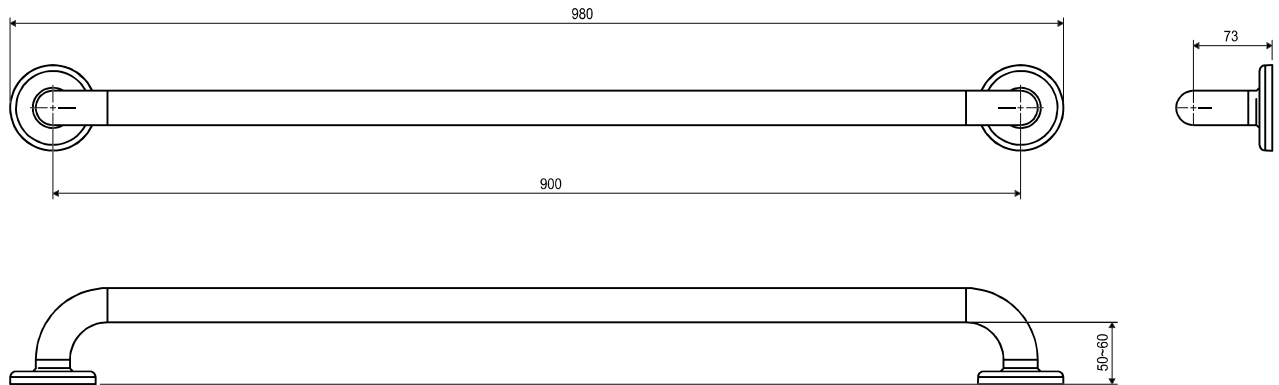

Care Grab Rail Straight 900mm Brushed Stainless Steel.

Product Code: 291499

Product Specifications.

Warranty	20-year warranty on all mechanical parts for the original purchaser in domestic installations. A 7-year warranty applies to commercial installations, irrespective of ownership.
Colour	Stainless Steel
Finish	Brushed
Material	304 grade 18/8 stainless steel
Rail Diameter	32mm
Rail Dimensions Ø to Ø	900mm Ø to Ø
Configuration	Straight
Height	78mm
Width	978mm
Depth	87mm
Mounting	Clam flange with concealed wall mount
Compliance	Manufactured to meet the requirements of AS1428.1: 2021

Rating	1100Nm
IMPORTANT NOTE	Product must be installed by a qualified trades person. It is the responsibility of the installer to ensure that the unit is installed to structures and with fixings suitable to withstand the forces and loads required.
Inclusions	Rail Stainless steel fixing screws Installation instructions
Maintenance & Care	Clean with mild detergent or clear liquid cleansers. Wipe dry with a clean soft cloth. Do not use steel wool or any abrasive cleansers. Avoid prolonged exposure to any chemical solution containing chlorides or acids. Surface damage caused by acids will void warranty
Height	78mm
Width	978mm
Depth	87mm

All dimensions in mm.
Version 1

raymor

Care Grab Rail Straight 900mm Brushed Stainless Steel.

Product Code: 291499

For more information call 1800 BATHROOM (1800 228 476) or visit raymor.com.au

© Registered trademark of Tradelink. All dimensions are in millimetres. Dimensions are approximate and should be checked against the physical product before installation. Changes may be made to this specification without notice due to our commitment to continual improvement. See raymor.com.au for full warranty details.
All dimensions in mm.
Version 1