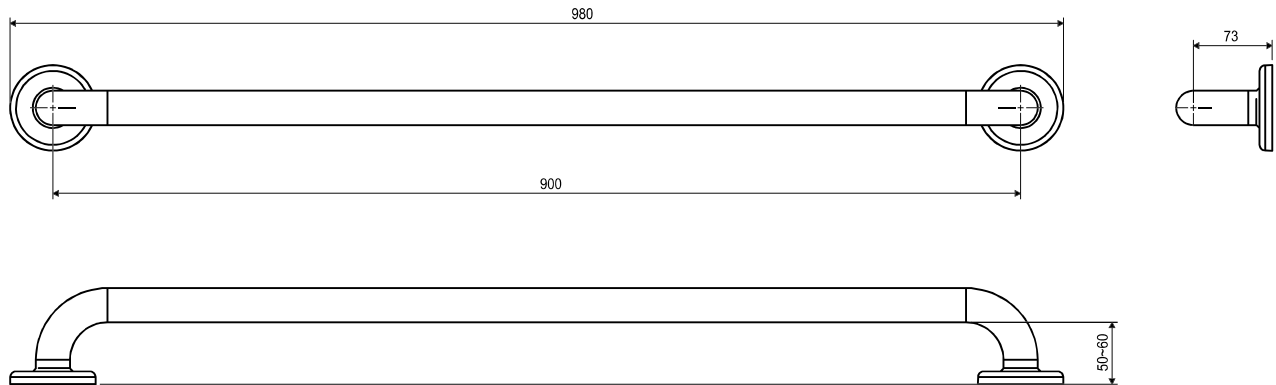

Care Grab Rail Straight 900mm Polished Stainless Steel.

Product Code: 291500

Product Specifications.

Warranty	20-year warranty on all mechanical parts for the original purchaser in domestic installations. A 7-year warranty applies to commercial installations, irrespective of ownership.
Colour	Stainless Steel
Finish	Polished
Material	304 grade 18/8 stainless steel
Rail Diameter	32mm
Rail Dimensions Ø to Ø	900mm Ø to Ø
Configuration	Straight
Height	78mm
Width	978mm
Depth	87mm
Mounting	Clam flange with concealed wall mount
Compliance	Manufactured to meet the requirements of AS1428.1: 2021

Rating	1100Nm
IMPORTANT NOTE	Product must be installed by a qualified trades person. It is the responsibility of the installer to ensure that the unit is installed to structures and with fixings suitable to withstand the forces and loads required.
Inclusions	Rail Stainless steel fixing screws Installation instructions
Maintenance & Care	Clean with mild detergent or clear liquid cleansers. Wipe dry with a clean soft cloth. Do not use steel wool or any abrasive cleansers. Avoid prolonged exposure to any chemical solution containing chlorides or acids. Surface damage caused by acids will void warranty
Height	78mm
Width	978mm
Depth	87mm

All dimensions in mm.
Version 1

raymor

Care Grab Rail Straight 900mm Polished Stainless Steel.

Product Code: 291500

For more information call 1800 BATHROOM (1800 228 476) or visit raymor.com.au

© Registered trademark of Tradelink. All dimensions are in millimetres. Dimensions are approximate and should be checked against the physical product before installation. Changes may be made to this specification without notice due to our commitment to continual improvement. See raymor.com.au for full warranty details.
All dimensions in mm.
Version 1