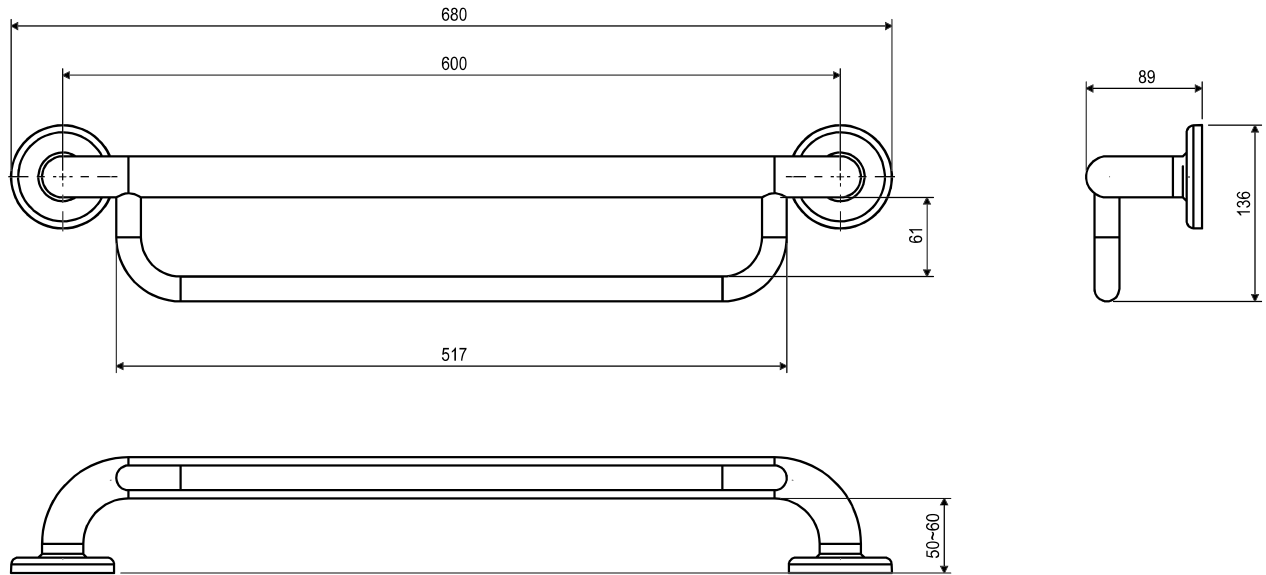

## Product Specifications.

<b>Warranty</b>	20-year warranty on all mechanical parts for the original purchaser in domestic installations. A 7-year warranty applies to commercial installations, irrespective of ownership.
<b>Colour</b>	Stainless Steel
<b>Finish</b>	Polished
<b>Material</b>	304 grade 18/8 stainless steel
<b>Rail Diameter</b>	32mm
<b>Rail Dimensions Ø to Ø</b>	600mm Ø to Ø
<b>Configuration</b>	Straight
<b>Height</b>	78mm
<b>Width</b>	678mm
<b>Depth</b>	87mm
<b>Mounting</b>	Clam flange with concealed wall mount
<b>Compliance</b>	Manufactured to meet the requirements of AS1428.1: 2021

For more information call 1800 BATHROOM (1800 228 476) or visit [raymor.com.au](http://raymor.com.au)

® Registered trademark of Tradelink. All dimensions are in millimetres. Dimensions are approximate and should be checked against the physical product before installation. Changes may be made to this specification without notice due to our commitment to continual improvement. See [raymor.com.au](http://raymor.com.au) for full warranty details.

All dimensions in mm.  
Version 1

# Care Grab Rail Straight with Towel Rail 600mm Polished Stainless Steel.

Product Code: 291502

For more information call 1800 BATHROOM (1800 228 476) or visit [raymor.com.au](http://raymor.com.au)

© Registered trademark of Tradelink. All dimensions are in millimetres. Dimensions are approximate and should be checked against the physical product before installation. Changes may be made to this specification without notice due to our commitment to continual improvement. See [raymor.com.au](http://raymor.com.au) for full warranty details.