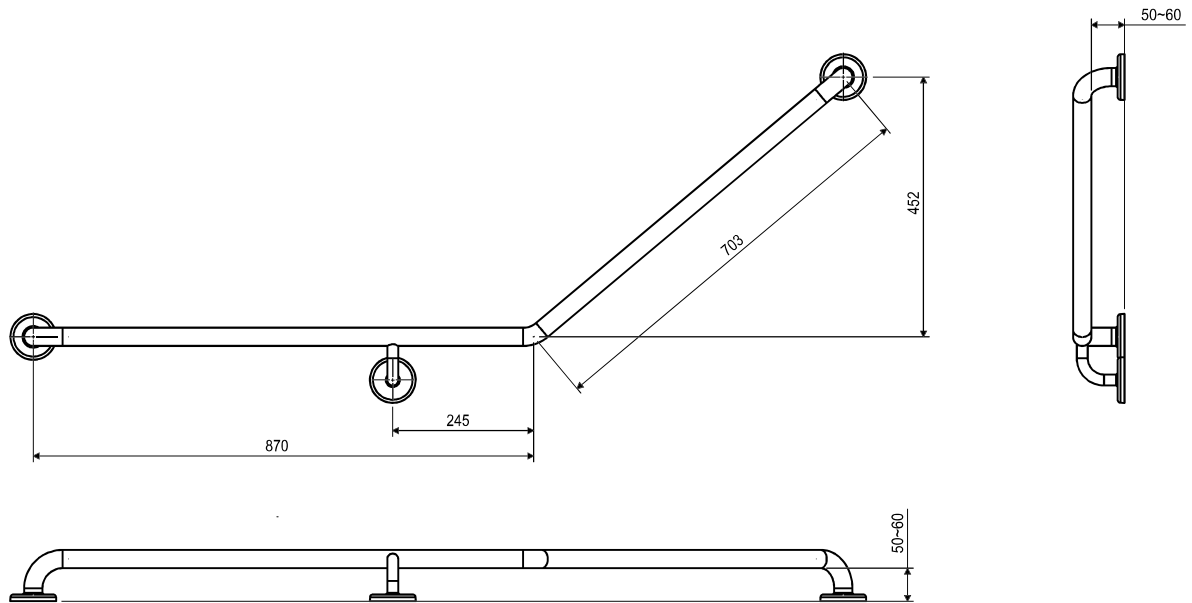

Care Grab Rail 40 Degree LH 870 x 700mm Polished Stainless Steel.

Product Code: 291507

DRAW LEFT HAND

For more information call 1800 BATHROOM (1800 228 476) or visit raymor.com.au

© Registered trademark of Tradelink. All dimensions are in millimetres. Dimensions are approximate and should be checked against the physical product before installation. Changes may be made to this specification without notice due to our commitment to continual improvement. See raymor.com.au for full warranty details.
All dimensions in mm.
Version 1

raymor