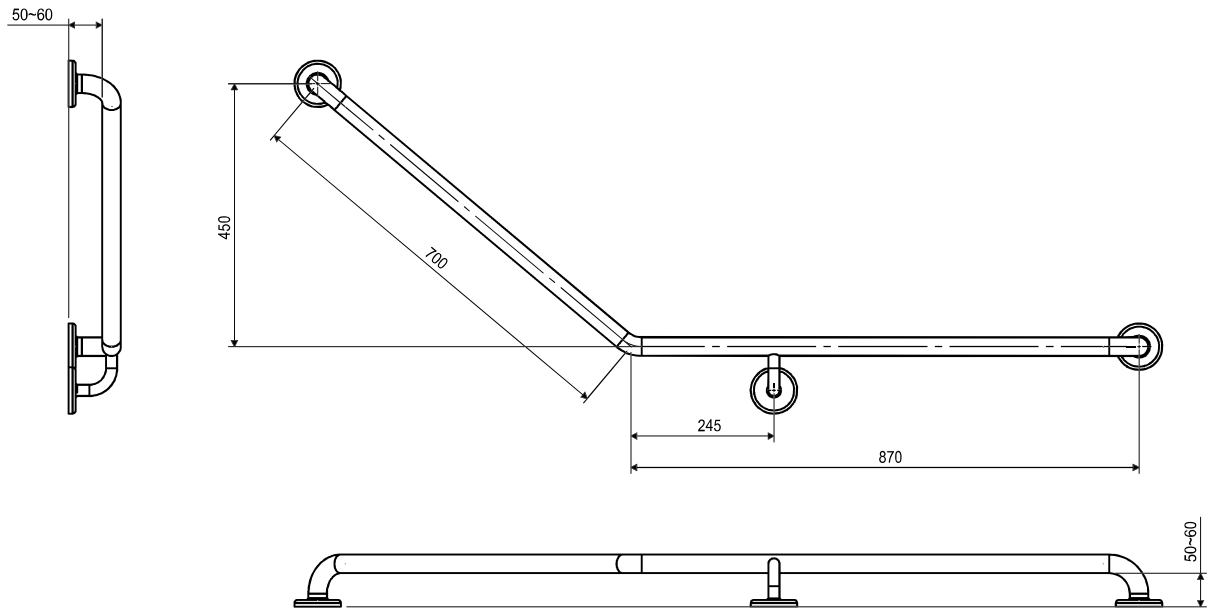

Care Grab Rail 40 Degree RH 870 x 700mm Polished Stainless Steel.

Product Code: 291508

DRAWN RIGHT HAND

For more information call 1800 BATHROOM (1800 228 476) or visit raymor.com.au

© Registered trademark of Tradelink. All dimensions are in millimetres. Dimensions are approximate and should be checked against the physical product before installation. Changes may be made to this specification without notice due to our commitment to continual improvement. See raymor.com.au for full warranty details.
All dimensions in mm.
Version 1

raymor