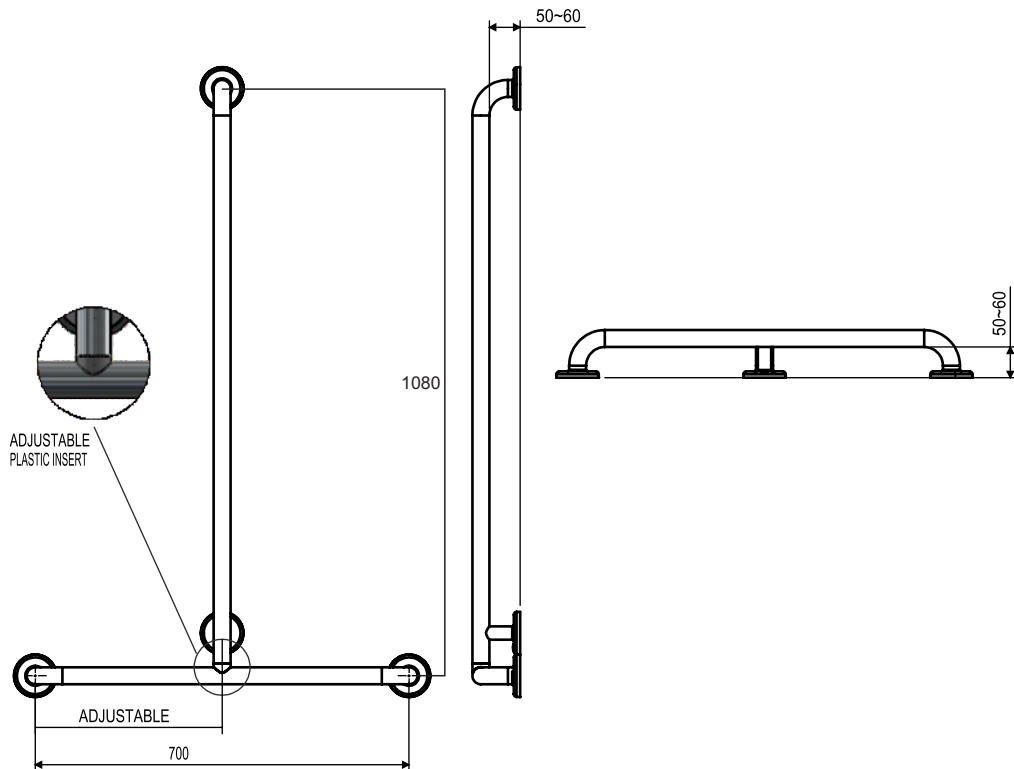

## Product Specifications.

<b>Warranty</b>	20-year warranty on all mechanical parts for the original purchaser in domestic installations. A 7-year warranty applies to commercial installations, irrespective of ownership.
<b>Colour</b>	Stainless Steel
<b>Finish</b>	Brushed
<b>Material</b>	304 grade 18/8 stainless steel
<b>Rail Diameter</b>	32mm
<b>Rail Dimensions Ø to Ø</b>	1080 x 700mm Ø to Ø
<b>Configuration</b>	Inverted T, adjustable centre rail to LH, RH or centre
<b>Height</b>	1158mm
<b>Width</b>	778mm
<b>Depth</b>	87mm
<b>Mounting</b>	Clam flange with concealed wall mount
<b>Compliance</b>	Manufactured to meet the requirements of AS1428.1: 2021

For more information call 1800 BATHROOM (1800 228 476) or visit [raymor.com.au](http://raymor.com.au)

® Registered trademark of Tradelink. All dimensions are in millimetres. Dimensions are approximate and should be checked against the physical product before installation. Changes may be made to this specification without notice due to our commitment to continual improvement. See [raymor.com.au](http://raymor.com.au) for full warranty details.

All dimensions in mm.  
Version 1

**raymor**

# Care Shower Rail Inverted T Adjustable 1080 x 700mm Brushed Stainless Steel.

Product Code: 291513

For more information call 1800 BATHROOM (1800 228 476) or visit [raymor.com.au](http://raymor.com.au)

® Registered trademark of Tradelink. All dimensions are in millimetres. Dimensions are approximate and should be checked against the physical product before installation. Changes may be made to this specification without notice due to our commitment to continual improvement. See [raymor.com.au](http://raymor.com.au) for full warranty details.