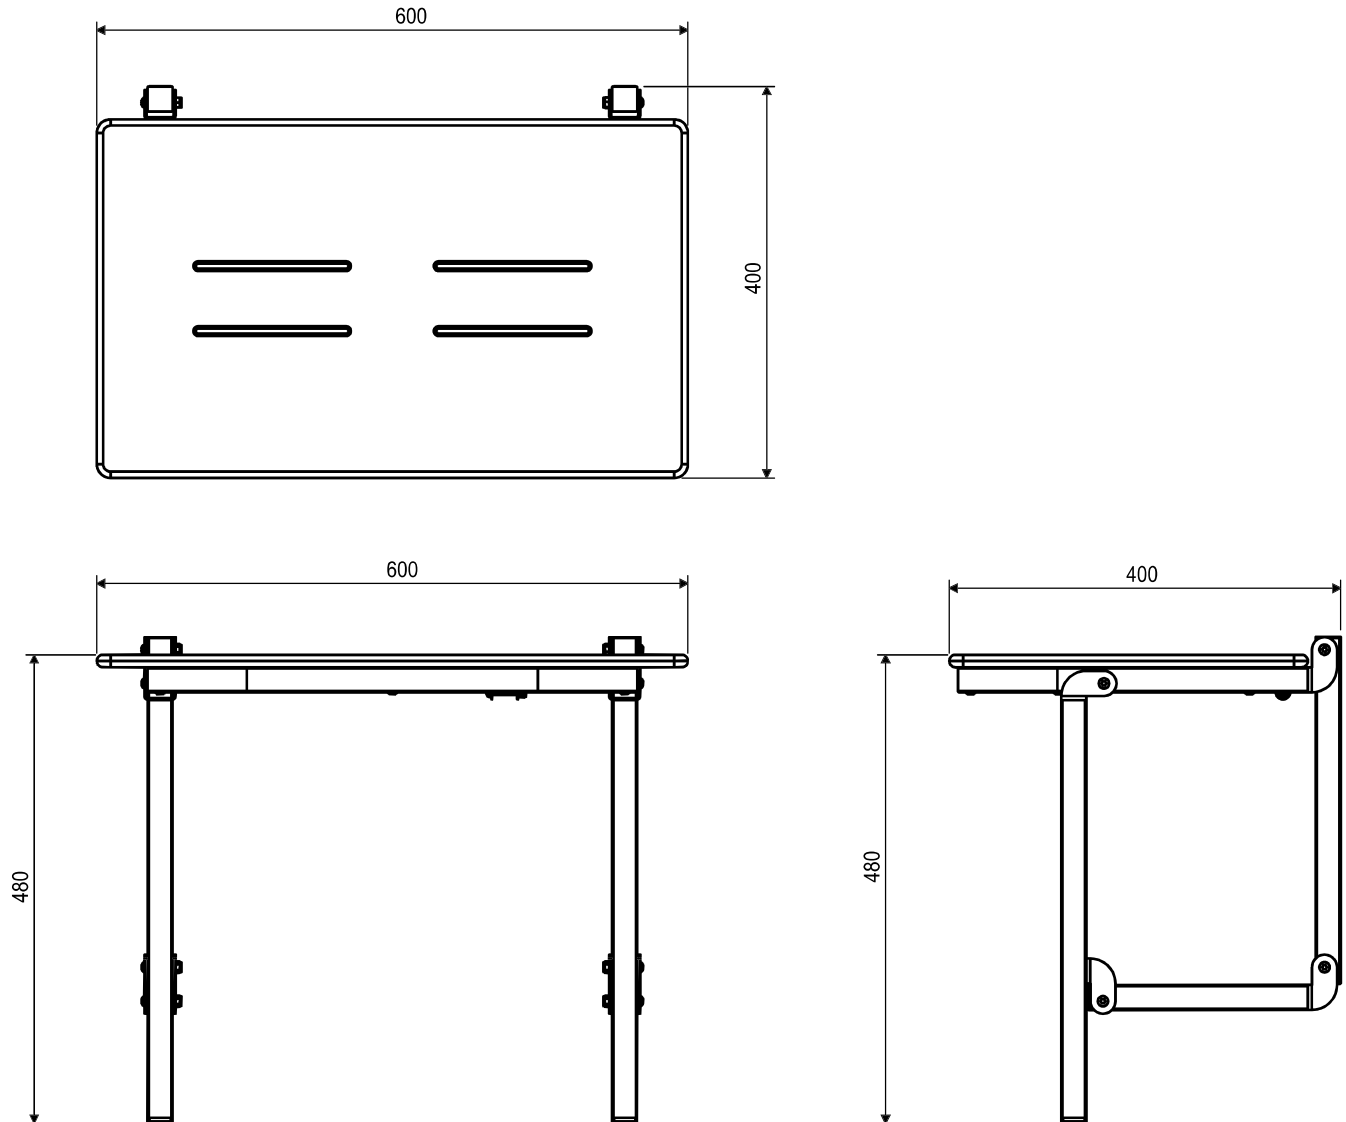

Care Folding Shower Seat 600 x 400mm Brushed Stainless Steel.

Product Code: 291509

For more information call 1800 BATHROOM (1800 228 476) or visit raymor.com.au

© Registered trademark of Tradelink. All dimensions are in millimetres. Dimensions are approximate and should be checked against the physical product before installation. Changes may be made to this specification without notice due to our commitment to continual improvement. See raymor.com.au for full warranty details.
All dimensions in mm.
Version 1

raymor