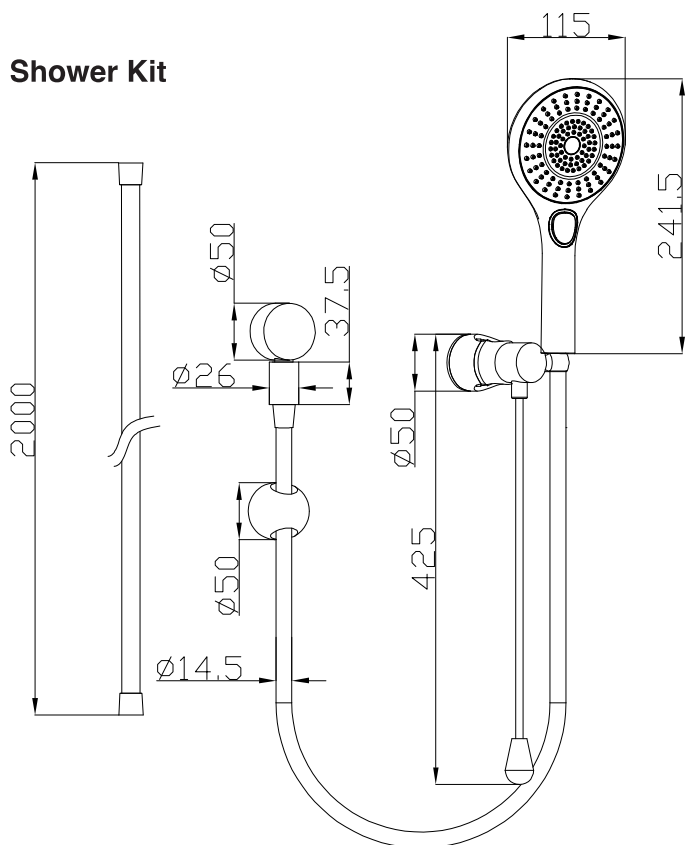

Care Shower Set Straight Rail Brushed Stainless Steel.

Product Code: 293027

Shower Kit