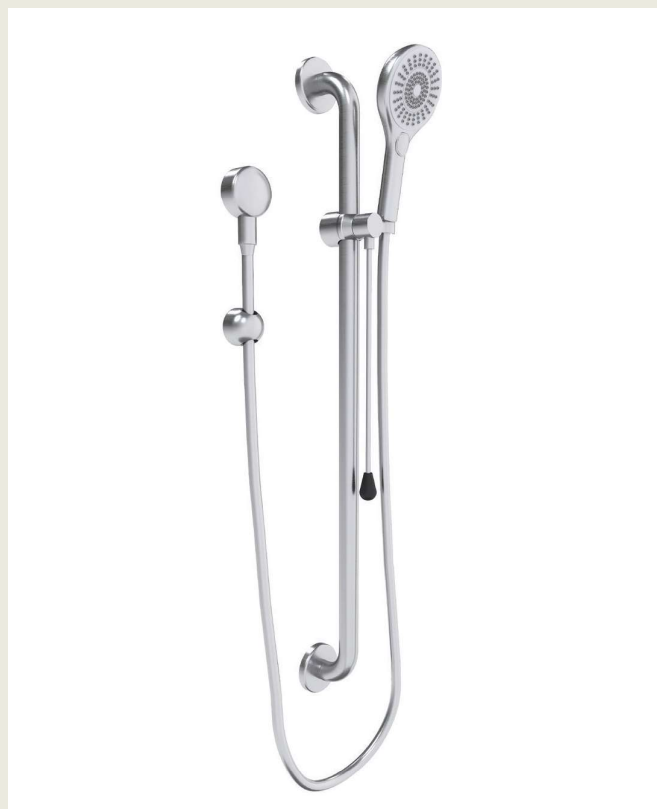

Care Shower Set Straight Rail Brushed Stainless Steel.

Product Code: 293027

Product Specifications.

WELS rating WELS 3 Star 9.0L/min

WELS Registration No.

Warranty 20 years rail, wall elbow, shower arm, shower rail, PVC coated hose, showerhead, handpiece, slide bracket, diverter assembly, soap dish, and chrome plated finish
5 years - PVD and electroplate finishes
1 year - seals and labour

Colour Brushed Stainless Steel and Chrome

Material 304 grade 18/8 stainless steel rail
ABS hand shower
PVC hose
Brass cradle
Brass elbow
Brass hose bracket

Shower Type Rail Shower

Installation Type Wall mount

Function 3 function hand shower with push button operation

Rail Length 900mm

Rail Diameter 32mm

Hand Shower Diameter 115mm

Configuration Straight

Height 78mm

Width 978mm

Depth 87mm

Inclusions Rail
Hand Shower with dual check valve
Slider with assistance arm
Wall elbow
Hose retainer
2m hose
Stainless steel fixing screws
Installation instructions

Maintenance & Care Clean with mild detergent or clear liquid cleansers. Wipe dry with a clean soft cloth. Do not use steel wool or any abrasive cleansers. Avoid prolonged exposure to any chemical solution containing chlorides or acids. Surface damage caused by acids will void warranty