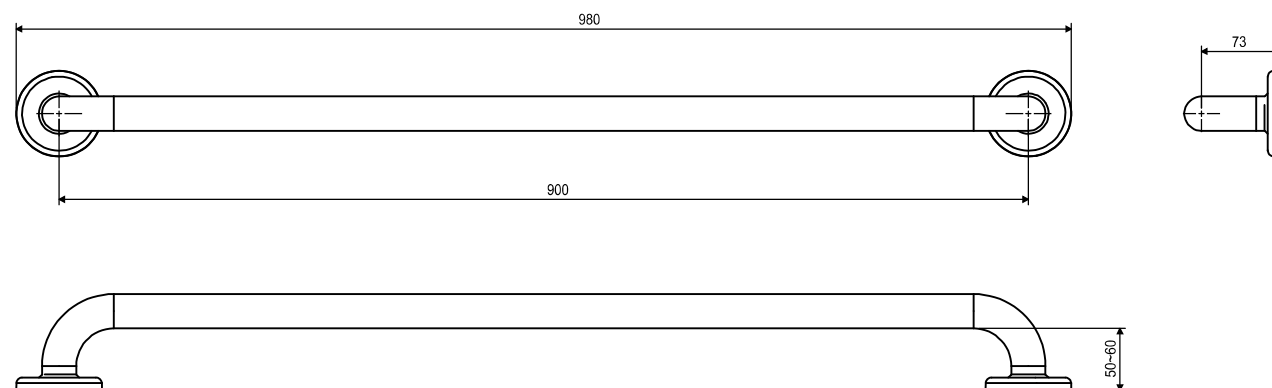

Care Shower Set Straight Rail Brushed Stainless Steel.

Product Code: 293027

Product Specifications.

WELS rating WELS 3 Star 9.0L/min

WELS Registration No.

Warranty 20 years rail, wall elbow, shower arm, shower rail, PVC coated hose, showerhead, handpiece, slide bracket, diverter assembly, soap dish, and chrome plated finish
5 years - PVD and electroplate finishes
1 year - seals and labour

Function 3 function hand shower with push button operation

Rail Length 900mm

Rail Diameter 32mm

Hand Shower Diameter 115mm

Configuration Straight

Height 78mm

Width 978mm

Depth 87mm

All dimensions in mm.
Version 1

raymor

Care Shower Set Straight Rail Brushed Stainless Steel.

Product Code: 293027

Shower Kit

Shower Rail

For more information call 1800 BATHROOM (1800 228 476) or visit raymor.com.au

© Registered trademark of Tradelink. All dimensions are in millimetres. Dimensions are approximate and should be checked against the physical product before installation. Changes may be made to this specification without notice due to our commitment to continual improvement. See raymor.com.au for full warranty details.
All dimensions in mm.