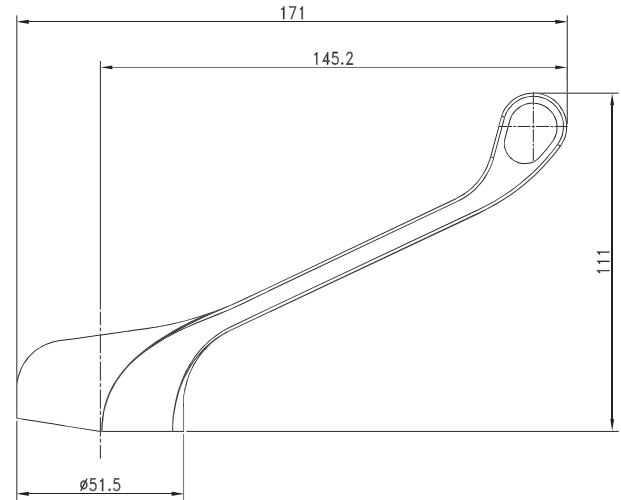

All dimensions in mm.  
Version 1

## Care Handle

For more information call 1800 BATHROOM (1800 228 476) or visit [raymor.com.au](http://raymor.com.au)

© Registered trademark of Tradelink. All dimensions are in millimetres. Dimensions are approximate and should be checked against the physical product before installation. Changes may be made to this specification without notice due to our commitment to continual improvement. See [raymor.com.au](http://raymor.com.au) for full warranty details.  
All dimensions in mm.