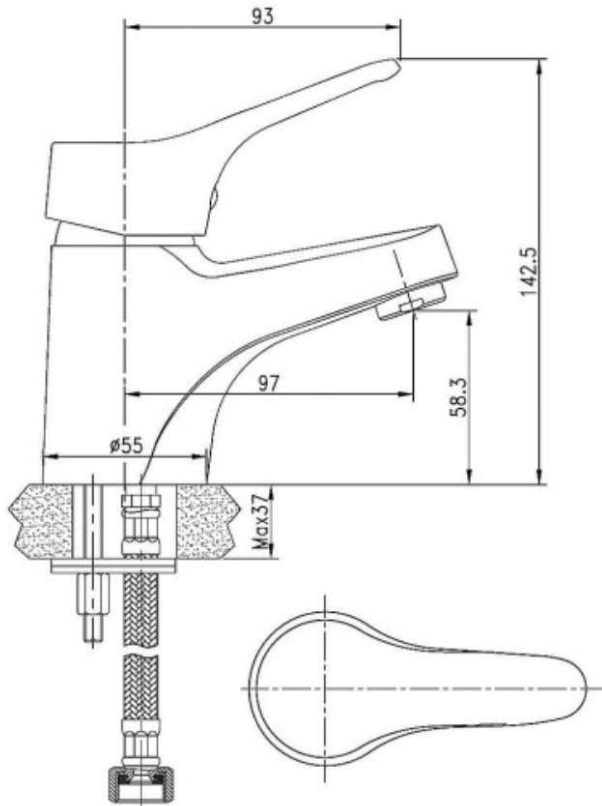

Armada Care Basin Mixer Surgeon Lever Chrome.

Product Code: 296540

Mixer