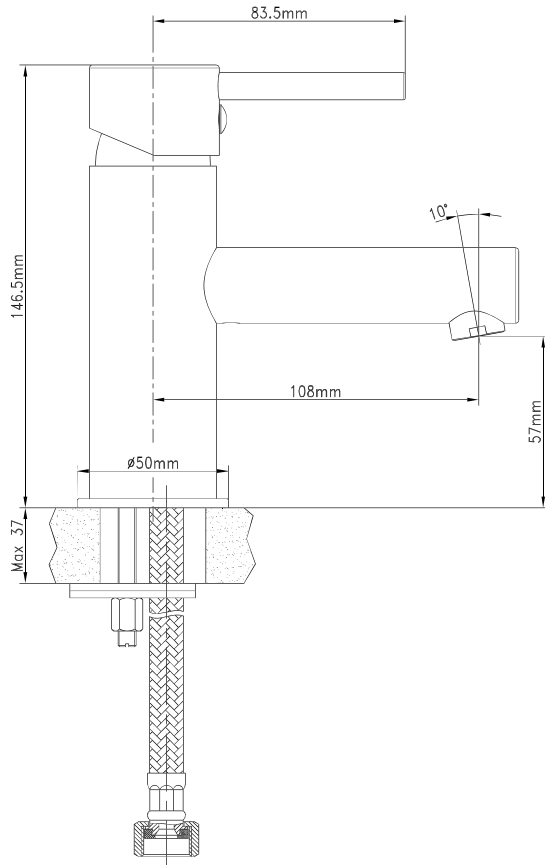

Projix Care Basin Mixer Extended Pin Lever Brushed Nickel.

Product Code: 296543

Mixer