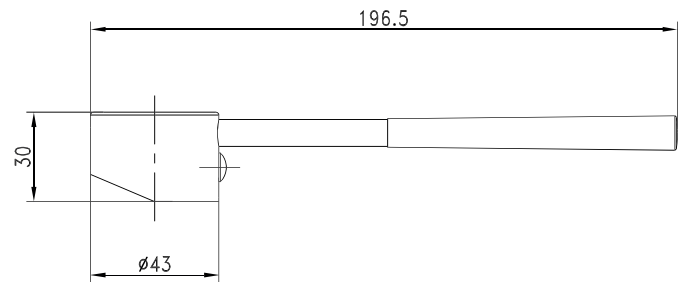

All dimensions in mm.
Version 1

raymor

Projix Care Basin Mixer Extended Pin Lever Brushed Nickel.

Product Code: 296543

Mixer

Care Handle

For more information call 1800 BATHROOM (1800 228 476) or visit raymor.com.au

© Registered trademark of Tradelink. All dimensions are in millimetres. Dimensions are approximate and should be checked against the physical product before installation. Changes may be made to this specification without notice due to our commitment to continual improvement. See raymor.com.au for full warranty details.
All dimensions in mm.