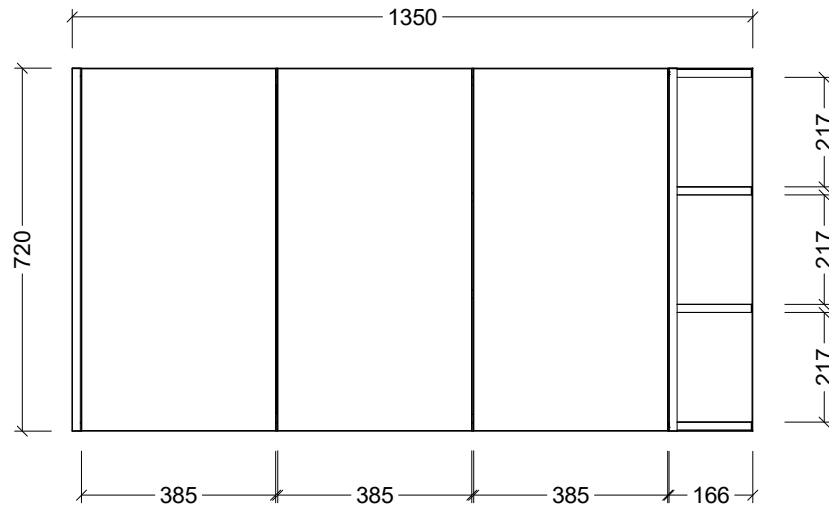

CABINET DETAILS

Range	New York Shaver
Description	1350W, Side Open Shelves
Cabinet SKU	NEW-SC-1350-3-G

Timberline Bathroom Products Pty Ltd
 22 Myrtle Drive, Armidale NSW 2350
www.timberline.com.au | 02 6773 8500

PLEASE NOTE: Due to the manufacturing process of ceramic tops, size variation (+/- 3%) is to be expected. E&OE. Copyright ©

RH or LH Shelving Options Available