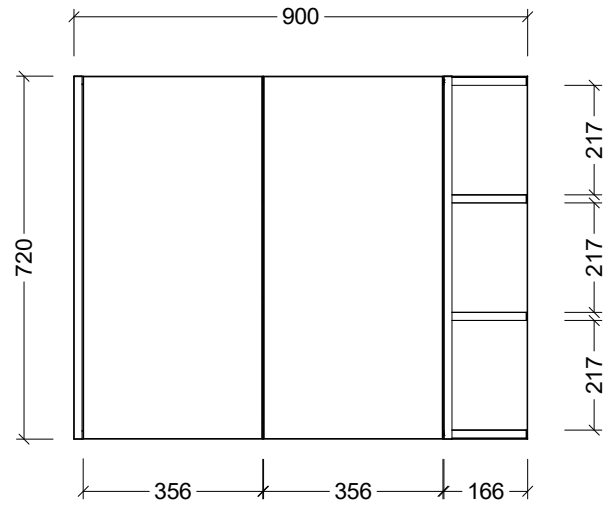

CABINET DETAILS

Range	New York Shaver
Description	900W, Side Open Shelves
Cabinet SKU	NEW-SC-900-D-G

Timberline Bathroom Products Pty Ltd
 22 Myrtle Drive, Armidale NSW 2350
www.timberline.com.au | 02 6773 8500

PLEASE NOTE: Due to the manufacturing process of ceramic tops, size variation (+/- 3%) is to be expected. E&OE. Copyright ©

RH or LH Shelving Options Available