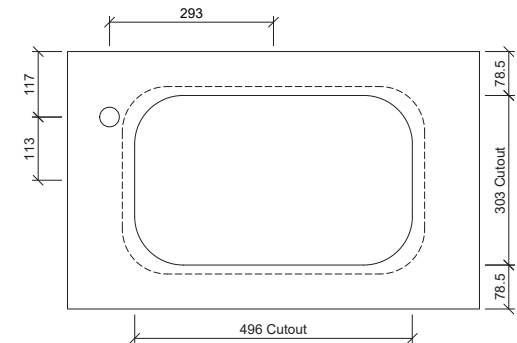

Bodhi Under Counter

WG White Gloss
BOD-BS-540-WG-U

Taphole Offset

Taphole Behind

Inset

Drawings

Cut Out Specifications

Material: Mineral Composite

Approx Capacity: 3.5L

Cut Out Size: 496w x 303d

Waste Size: 40mm with overflow

Note: Waste not included. Refer to brochure for pricing.