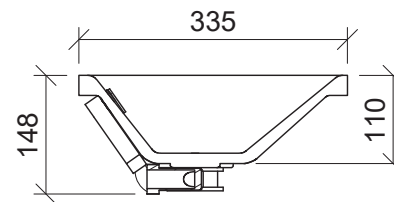

Bodhi Under Counter

WG White Gloss
BOD-BS-540-WG-U

Taphole Offset

Taphole Behind

Inset

Drawings

Cut Out Specifications

Material: Mineral Composite

Approx Capacity: 3.5L

Cut Out Size: 496w x 303d

Waste Size: 40mm with overflow

Note: Waste not included. Refer to brochure for pricing.