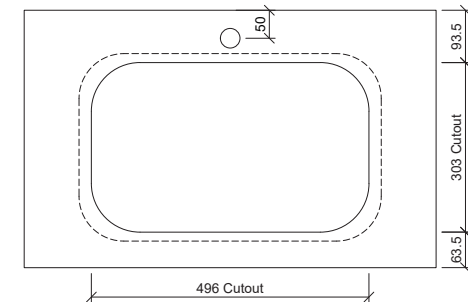

Bodhi Under Counter

WG White Gloss
BOD-BS-540-WG-U

Taphole Offset

Taphole Behind

Inset

Drawings

Cut Out Specifications

Material: Mineral Composite

Approx Capacity: 3.5L

Cut Out Size: 496w x 303d

Waste Size: 40mm with overflow

Note: Waste not included. Refer to brochure for pricing.