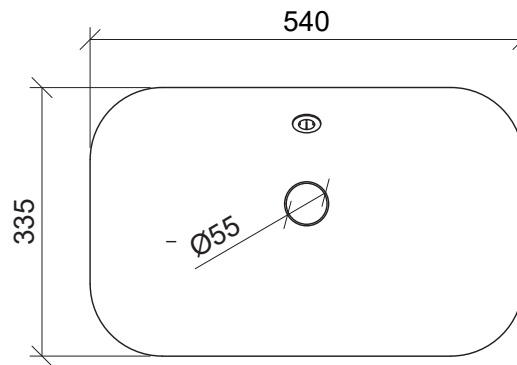

Bodhi Under Counter

WG White Gloss
BOD-BS-540-WG-U

Taphole Offset

Taphole Behind

Inset

Drawings

Cut Out Specifications

Material: Mineral Composite

Approx Capacity: 3.5L

Cut Out Size: 496w x 303d

Waste Size: 40mm with overflow

Note: Waste not included. Refer to brochure for pricing.