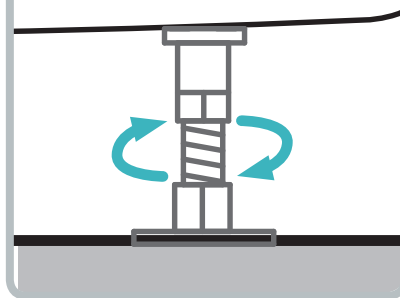

# DELTA 1500

PRODUCT CODE:  
FR13572

Back-to-Wall Acrylic Bath

**1 BEFORE INSTALLATION:**

**CHECK PRODUCT THOROUGHLY. INSTALLATION OF FAULTY OR DAMAGED GOODS WILL VOID WARRANTY.**

**2 Adjust the feet until the bath is level**

**3 Place the bath waste into the floor drainage**

FRONT VIEW

SIDE VIEW

All measurements are in millimetres and subject to change without notice.