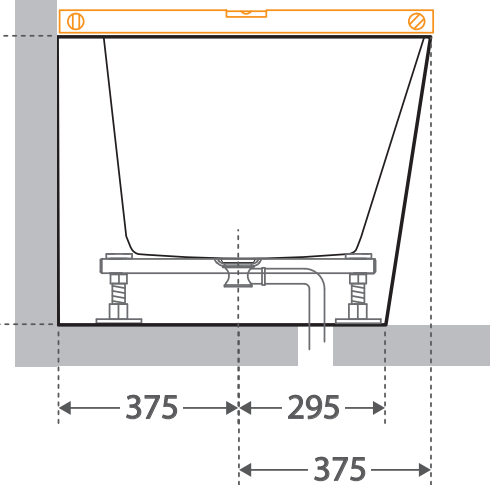

# DELTA 1500

PRODUCT CODE:  
FR13572

Back-to-Wall Acrylic Bath

**1 BEFORE INSTALLATION:**

**CHECK PRODUCT THOROUGHLY. INSTALLATION OF FAULTY OR DAMAGED GOODS WILL VOID WARRANTY.**

**2 Adjust the feet until the bath is level**

**3 Place the bath waste into the floor drainage**

FRONT VIEW

SIDE VIEW

All measurements are in millimetres and subject to change without notice.