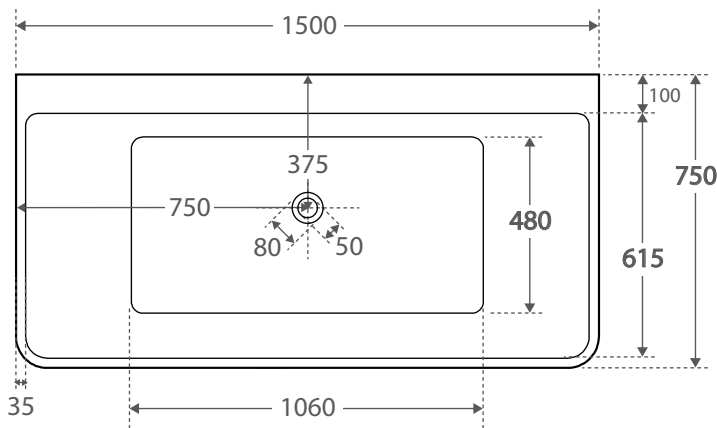

# DELTA 1500

PRODUCT CODE:  
FR13572

Back-to-Wall Acrylic Bath

**1 BEFORE INSTALLATION:**

**CHECK PRODUCT THOROUGHLY. INSTALLATION OF FAULTY OR DAMAGED GOODS WILL VOID WARRANTY.**

**2 Adjust the feet until the bath is level**

**3 Place the bath waste into the floor drainage**

FRONT VIEW

SIDE VIEW

All measurements are in millimetres and subject to change without notice.