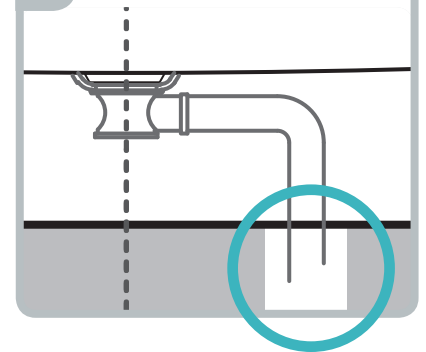

# DELTA 1500

PRODUCT CODE:  
FR13572

Back-to-Wall Acrylic Bath

**1 BEFORE INSTALLATION:**

**CHECK PRODUCT THOROUGHLY. INSTALLATION OF FAULTY OR DAMAGED GOODS WILL VOID WARRANTY.**

**2 Adjust the feet until the bath is level**

**3 Place the bath waste into the floor drainage**

FRONT VIEW

SIDE VIEW

All measurements are in millimetres and subject to change without notice.