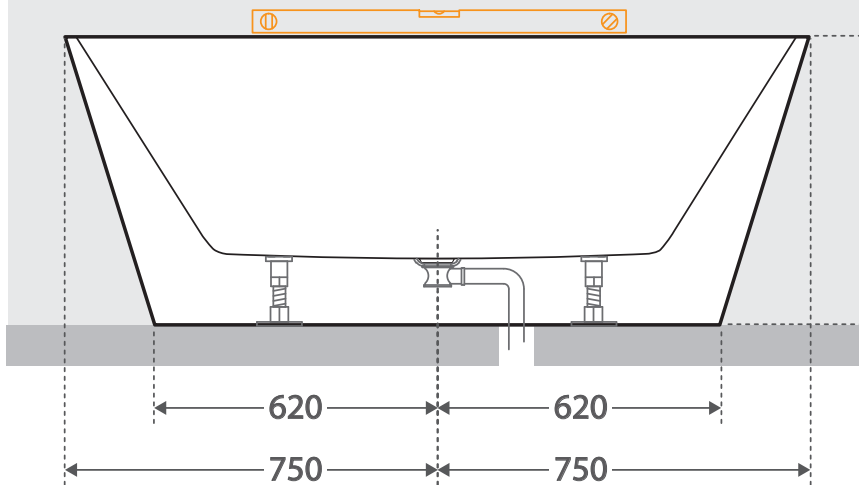

# DELTA 1500

PRODUCT CODE:  
FR13572

Back-to-Wall Acrylic Bath

**1 BEFORE INSTALLATION:**

**CHECK PRODUCT THOROUGHLY. INSTALLATION OF FAULTY OR DAMAGED GOODS WILL VOID WARRANTY.**

**2 Adjust the feet until the bath is level**

**3 Place the bath waste into the floor drainage**

FRONT VIEW

SIDE VIEW

All measurements are in millimetres and subject to change without notice.