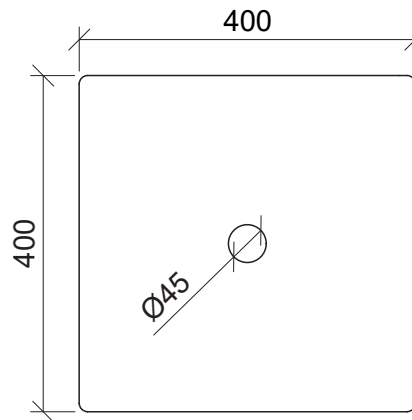

## Arcade

**WG** White Gloss  
ARC-BS-400-WG-S

**Inset**

**Drawings**

Taphole Offset

**Note:** Offset or wall mounted tapware required.

**Cut Out Specifications**

**Material:** Ceramic  
**Approx Capacity:** 10.6L  
**Cut Out Size:** 375w x 375d  
**Waste Size:** 32mm without overflow

**Note:** Due to the manufacturing process, ceramic basins will vary from their nominal stated sizes. Use the dimensions provided as a guide only. Waste not included. Refer to brochure for pricing.