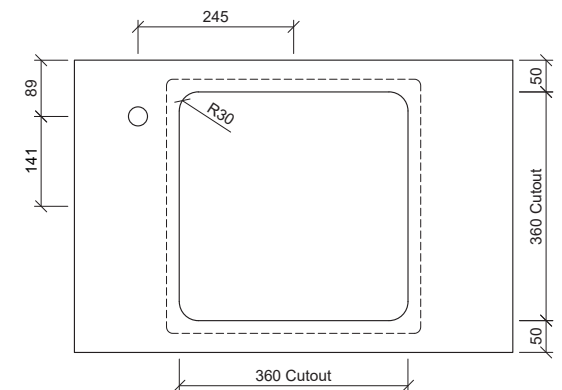

## Arcade

**WG** White Gloss  
ARC-BS-400-WG-S

**Inset**

**Drawings**

Taphole Offset

**Note:** Offset or wall mounted tapware required.

**Cut Out Specifications**

**Material:** Ceramic  
**Approx Capacity:** 10.6L  
**Cut Out Size:** 375w x 375d  
**Waste Size:** 32mm without overflow

**Note:** Due to the manufacturing process, ceramic basins will vary from their nominal stated sizes. Use the dimensions provided as a guide only. Waste not included. Refer to brochure for pricing.