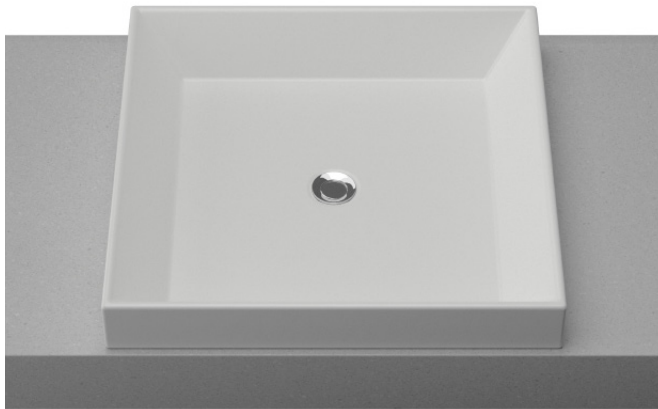

## Arcade

**WG** White Gloss  
ARC-BS-400-WG-S

**Inset**

**Drawings**

Taphole Offset

**Note:** Offset or wall mounted tapware required.

**Cut Out Specifications**

**Material:** Ceramic  
**Approx Capacity:** 10.6L  
**Cut Out Size:** 375w x 375d  
**Waste Size:** 32mm without overflow

**Note:** Due to the manufacturing process, ceramic basins will vary from their nominal stated sizes. Use the dimensions provided as a guide only. Waste not included. Refer to brochure for pricing.