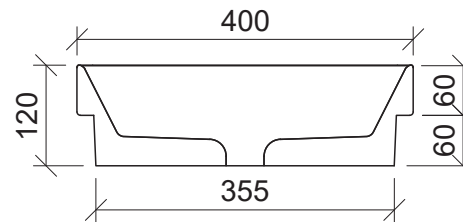

## Arcade

**WG** White Gloss  
ARC-BS-400-WG-S

**Inset**

**Drawings**

Taphole Offset

**Note:** Offset or wall mounted tapware required.

**Cut Out Specifications**

**Material:** Ceramic  
**Approx Capacity:** 10.6L  
**Cut Out Size:** 375w x 375d  
**Waste Size:** 32mm without overflow

**Note:** Due to the manufacturing process, ceramic basins will vary from their nominal stated sizes. Use the dimensions provided as a guide only. Waste not included. Refer to brochure for pricing.