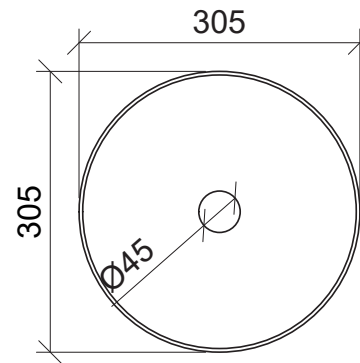

Gem

WG White Gloss
GEM-BS-305-WG-S

Above Counter

Drawings

Taphole Offset

Taphole Behind

Cut Out Specifications

- Material:** Ceramic
- Approx Capacity:** 5.8L
- Cut Out Size:** 80mm
- Waste Size:** 32mm without overflow

Note: Due to the manufacturing process, ceramic basins will vary from their nominal stated sizes. Use the dimensions provided as a guide only. Waste not included. Refer to brochure for pricing.