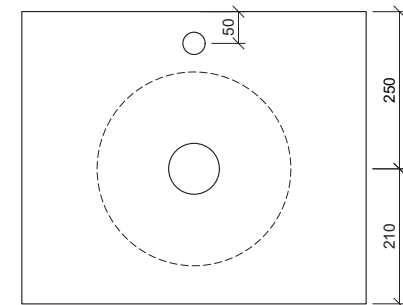

Gem

WG White Gloss
GEM-BS-305-WG-S

Above Counter

Drawings

Taphole Offset

Taphole Behind

Cut Out Specifications

- Material:** Ceramic
- Approx Capacity:** 5.8L
- Cut Out Size:** 80mm
- Waste Size:** 32mm without overflow

Note: Due to the manufacturing process, ceramic basins will vary from their nominal stated sizes. Use the dimensions provided as a guide only. Waste not included. Refer to brochure for pricing.