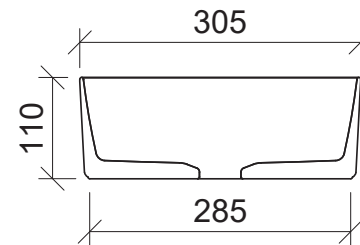

Gem

WG White Gloss
GEM-BS-305-WG-S

Above Counter

Drawings

Taphole Offset

Taphole Behind

Cut Out Specifications

- Material:** Ceramic
- Approx Capacity:** 5.8L
- Cut Out Size:** 80mm
- Waste Size:** 32mm without overflow

Note: Due to the manufacturing process, ceramic basins will vary from their nominal stated sizes. Use the dimensions provided as a guide only. Waste not included. Refer to brochure for pricing.