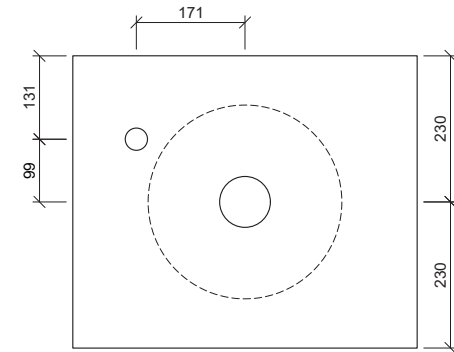

Gem

WG White Gloss
GEM-BS-305-WG-S

Above Counter

Drawings

Taphole Offset

Taphole Behind

Cut Out Specifications

- Material:** Ceramic
- Approx Capacity:** 5.8L
- Cut Out Size:** 80mm
- Waste Size:** 32mm without overflow

Note: Due to the manufacturing process, ceramic basins will vary from their nominal stated sizes. Use the dimensions provided as a guide only. Waste not included. Refer to brochure for pricing.