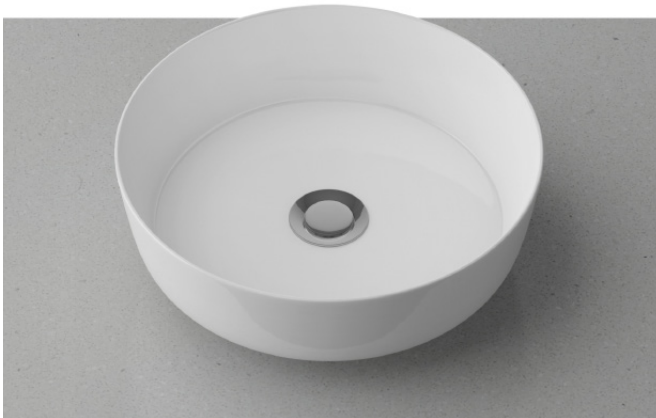

Gem

WG White Gloss
GEM-BS-305-WG-S

Above Counter

Drawings

Taphole Offset

Taphole Behind

Cut Out Specifications

- Material:** Ceramic
- Approx Capacity:** 5.8L
- Cut Out Size:** 80mm
- Waste Size:** 32mm without overflow

Note: Due to the manufacturing process, ceramic basins will vary from their nominal stated sizes. Use the dimensions provided as a guide only. Waste not included. Refer to brochure for pricing.