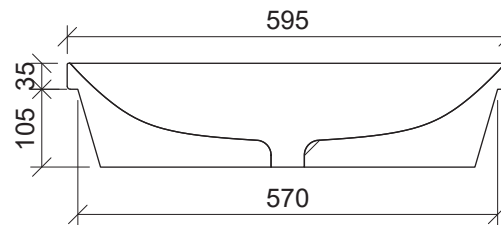

George

WG White Gloss
GEO-BS-600-WG-S

WM White Matt
GEO-BS-600-WM-U

Inset

Drawings

Taphole Offset

Note: Offset or wall mounted tapware required.

Cut Out Specifications

Material: Ceramic

Approx Capacity: 13L

Cut Out Size: 570w x 340d

Waste Size: 32mm without overflow

Note: Due to the manufacturing process, ceramic basins will vary from their nominal stated sizes. Use the dimensions provided as a guide only. Waste not included. Refer to brochure for pricing.