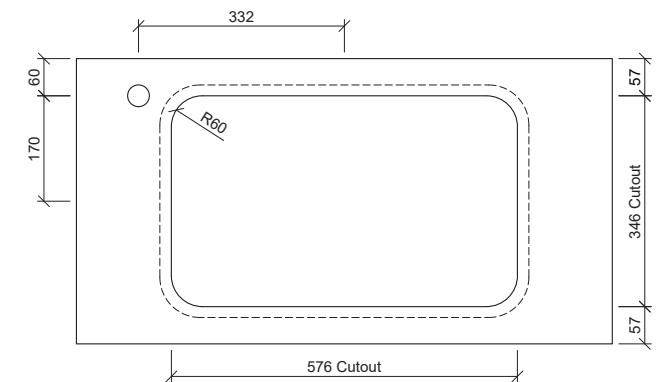

George

WG White Gloss
GEO-BS-600-WG-S

WM White Matt
GEO-BS-600-WM-U

Inset

Drawings

Taphole Offset

Note: Offset or wall mounted tapware required.

Cut Out Specifications

Material: Ceramic

Approx Capacity: 13L

Cut Out Size: 570w x 340d

Waste Size: 32mm without overflow

Note: Due to the manufacturing process, ceramic basins will vary from their nominal stated sizes. Use the dimensions provided as a guide only. Waste not included. Refer to brochure for pricing.