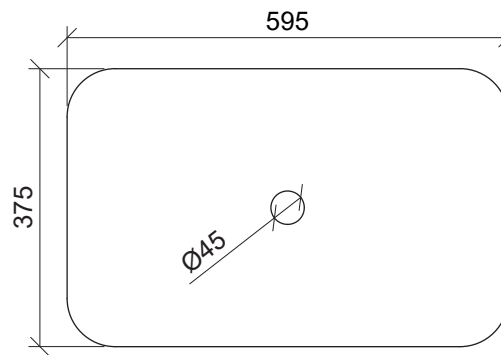

George

WG White Gloss
GEO-BS-600-WG-S

WM White Matt
GEO-BS-600-WM-U

Inset

Drawings

Taphole Offset

Note: Offset or wall mounted tapware required.

Cut Out Specifications

Material: Ceramic

Approx Capacity: 13L

Cut Out Size: 570w x 340d

Waste Size: 32mm without overflow

Note: Due to the manufacturing process, ceramic basins will vary from their nominal stated sizes. Use the dimensions provided as a guide only. Waste not included. Refer to brochure for pricing.