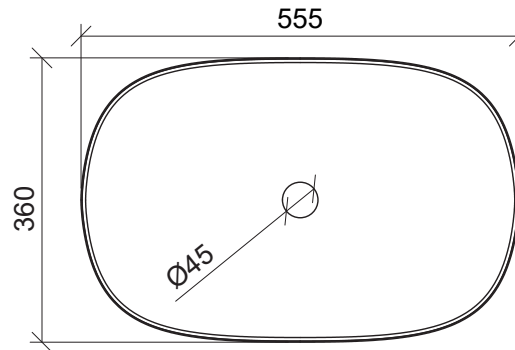

Myrtle

WG White Gloss
MYR-BS-550-WG-S

WM White Matt
MYR-BS-550-WM-U

BM Black Matt
MYR-BS-550-BKM-U

GM Black Matt
MYR-BS-550-GM-U

Above Counter

Drawings

Taphole Offset

Taphole Behind

Cut Out Specifications

Material: Ceramic
Approx Capacity: 15.1L
Cut Out Size: 80mm
Waste Size: 32mm without overflow

Note: Due to the manufacturing process, ceramic basins will vary from their nominal stated sizes. Use the dimensions provided as a guide only. Waste not included. Refer to brochure for pricing.