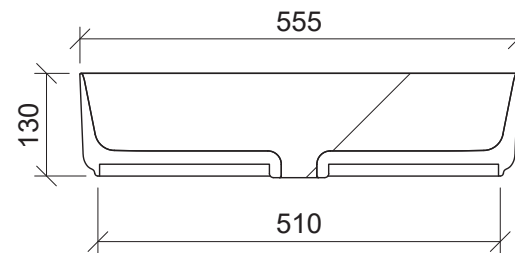

Myrtle

WG White Gloss
MYR-BS-550-WG-S

WM White Matt
MYR-BS-550-WM-U

BM Black Matt
MYR-BS-550-BKM-U

GM Black Matt
MYR-BS-550-GM-U

Above Counter

Drawings

Taphole Offset

Taphole Behind

Cut Out Specifications

Material: Ceramic
Approx Capacity: 15.1L
Cut Out Size: 80mm
Waste Size: 32mm without overflow

Note: Due to the manufacturing process, ceramic basins will vary from their nominal stated sizes. Use the dimensions provided as a guide only. Waste not included. Refer to brochure for pricing.