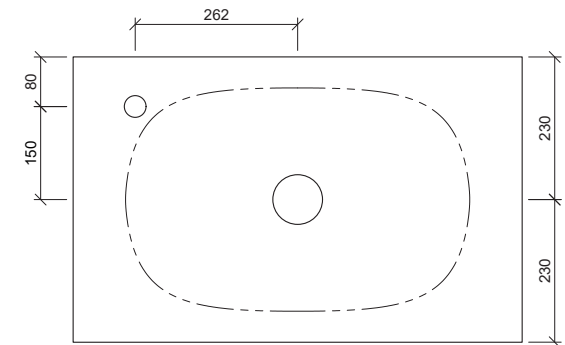

Myrtle

WG White Gloss
MYR-BS-550-WG-S

WM White Matt
MYR-BS-550-WM-U

BM Black Matt
MYR-BS-550-BKM-U

GM Black Matt
MYR-BS-550-GM-U

Above Counter

Drawings

Taphole Offset

Taphole Behind

Cut Out Specifications

Material: Ceramic
Approx Capacity: 15.1L
Cut Out Size: 80mm
Waste Size: 32mm without overflow

Note: Due to the manufacturing process, ceramic basins will vary from their nominal stated sizes. Use the dimensions provided as a guide only. Waste not included. Refer to brochure for pricing.