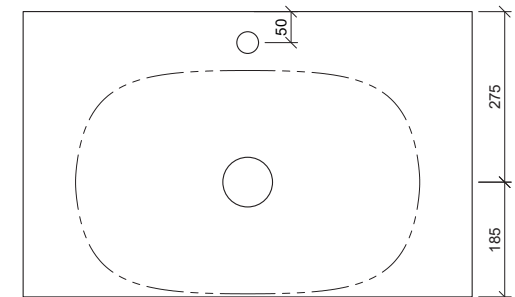

Myrtle

WG White Gloss
MYR-BS-550-WG-S

WM White Matt
MYR-BS-550-WM-U

BM Black Matt
MYR-BS-550-BKM-U

GM Black Matt
MYR-BS-550-GM-U

Above Counter

Drawings

Taphole Offset

Taphole Behind

Cut Out Specifications

Material: Ceramic
Approx Capacity: 15.1L
Cut Out Size: 80mm
Waste Size: 32mm without overflow

Note: Due to the manufacturing process, ceramic basins will vary from their nominal stated sizes. Use the dimensions provided as a guide only. Waste not included. Refer to brochure for pricing.