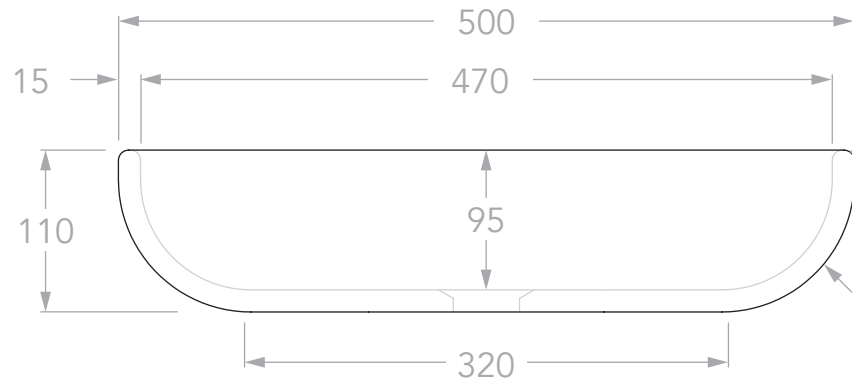

RADIUS 170

RADIUS 7.5

RADIUS 90

PRODUCT:	OLLIE BASIN
SIZE:	400W x 400D x 120H
CODE:	TOPMOLL5034TR
VERSION: 01	DATE: 31/01/2024

STYLE:	ABOVE COUNTER
MATERIAL:	NATURAL STONE
FINISH:	TRAVERTINE
CAPACITY:	10L TO RIM

NOTES:	DIMENSIONS ARE NOMINAL. DO NOT DRILL OR ROUGH IN UNTIL YOU HAVE RECEIVED AND MEASURED YOUR PRODUCT. ALL DIMENSIONS ARE IN MILLIMETRES. DO NOT MEASURE FROM DRAWING. BASIN SUITS 32MM WASTE. ADP UNIVERSAL PLUG AND WASTE RECOMMENDED (SOLD SEPARATELY).
--------	---