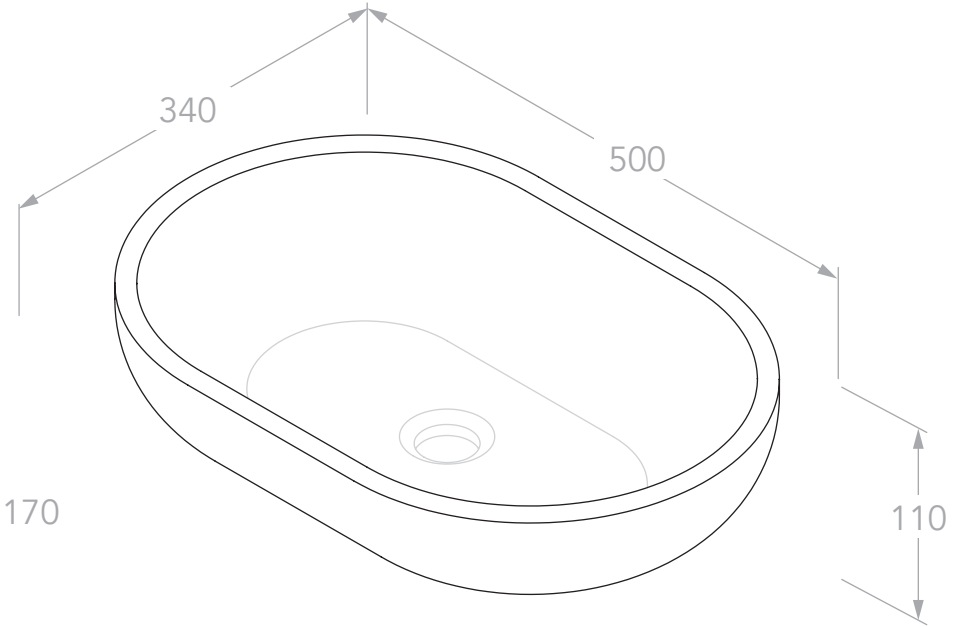

RADIUS 170

RADIUS 7.5

RADIUS 90

PRODUCT:	OLLIE BASIN
SIZE:	400W x 400D x 120H
CODE:	TOPMOLL5034TR
VERSION: 01	DATE: 31/01/2024

STYLE:	ABOVE COUNTER
MATERIAL:	NATURAL STONE
FINISH:	TRAVERTINE
CAPACITY:	10L TO RIM

NOTES:	DIMENSIONS ARE NOMINAL. DO NOT DRILL OR ROUGH IN UNTIL YOU HAVE RECEIVED AND MEASURED YOUR PRODUCT. ALL DIMENSIONS ARE IN MILLIMETRES. DO NOT MEASURE FROM DRAWING. BASIN SUITS 32MM WASTE. ADP UNIVERSAL PLUG AND WASTE RECOMMENDED (SOLD SEPARATELY).
--------	---