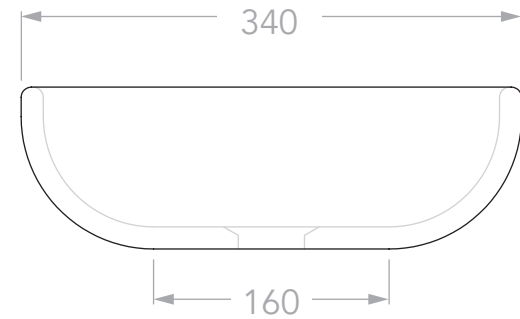

RADIUS 170

RADIUS 7.5

RADIUS 90

PRODUCT:	OLLIE BASIN
SIZE:	400W x 400D x 120H
CODE:	TOPMOLL5034TR
VERSION: 01	DATE: 31/01/2024

STYLE:	ABOVE COUNTER
MATERIAL:	NATURAL STONE
FINISH:	TRAVERTINE
CAPACITY:	10L TO RIM

NOTES:	DIMENSIONS ARE NOMINAL. DO NOT DRILL OR ROUGH IN UNTIL YOU HAVE RECEIVED AND MEASURED YOUR PRODUCT. ALL DIMENSIONS ARE IN MILLIMETRES. DO NOT MEASURE FROM DRAWING. BASIN SUITS 32MM WASTE. ADP UNIVERSAL PLUG AND WASTE RECOMMENDED (SOLD SEPARATELY).
--------	---