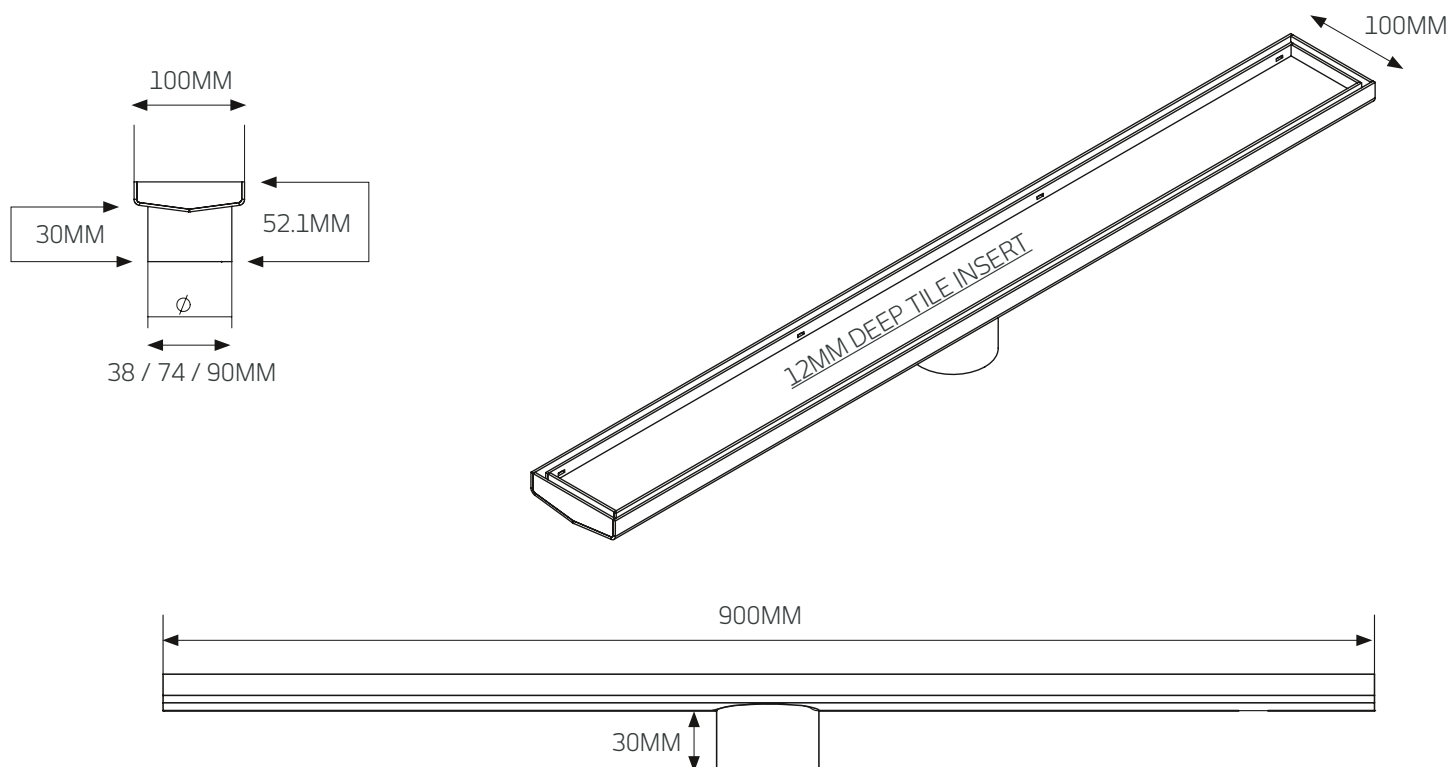

FLOOR GRATES

316-RGL-900 – 900 x 100 x 38/74/90mm

FEATURES	CODE	SIZE (MM)	COLOURS
• 316 Marine Grade Stainless Steel	316-RGL-900-38	900x100x38	Stainless Steel 
• Width: 100mm	316-RGL-900-74	900x100x74	Stainless Steel 
• Length: 900mm	316-RGL-900-90	900x100x90	Stainless Steel 
• Rolled edges to all exposed edges	316-BLK-RGL-900-38	900x100x38	Matt Black 
• Matt Black grates are Teflon Coated	316-BLK-RGL-900-74	900x100x74	Matt Black 
• All other colours are PVD coated	316-GMG-RGL-900-74	900x100x74	Gun Metal Grey 
• 12mm deep insert can accommodate up to 10mm tile + adhesive	316-GLD-RGL-900-74	900x100x74	Brushed Gold 
• With fixed central wastes	316-GLD-RGL-900-38	900x100x38	Brushed Gold 
• Covered by a 7 year warranty *	316-BN-RGL-900-74	900x100x74	Brushed Nickel 