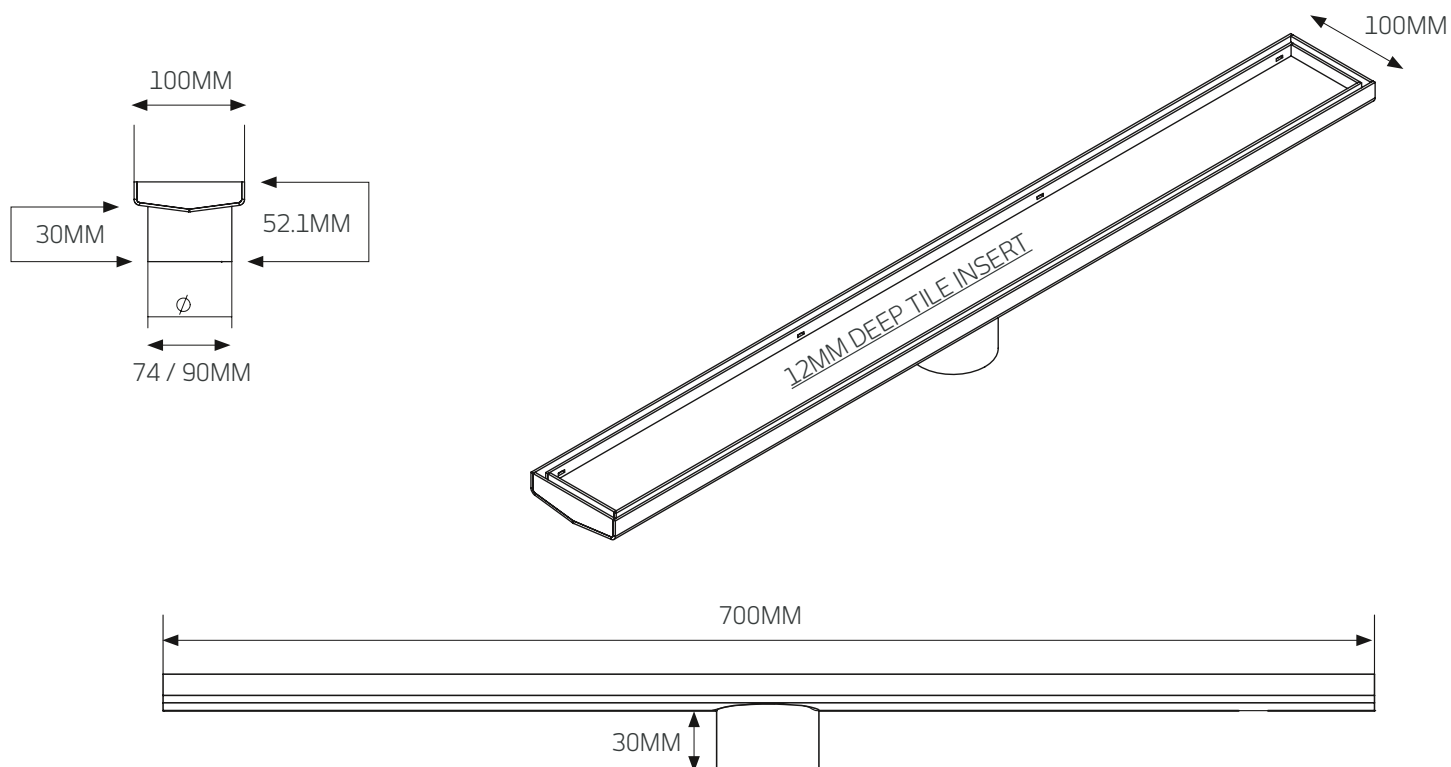

FLOOR GRATES

316-RGL-700 – 700 x 100 x 74/90mm

FEATURES	CODE	SIZE (MM)	COLOURS
• 316 Marine Grade Stainless Steel	316-RGL-700-74	700x100x74	Stainless Steel 
• Width: 100mm	316-RGL-700-90	700x100x90	Stainless Steel 
• Length: 700mm	316-BLK-RGL-700-74	700x100x74	Matt Black 
• Rolled edges to all exposed edges	316-GMG-RGL-700-74	700x100x74	Gun Metal Grey 
• Matt Black grates are Teflon Coated	316-GLD-RGL-700-74	700x100x74	Brushed Gold 
• All other colours are PVD coated	316-BN-RGL-700-74	700x100x74	Brushed Nickel 
• 12mm deep insert can accommodate up to 10mm tile + adhesive			
• With fixed central wastes			
• Covered by a 7 year warranty *			