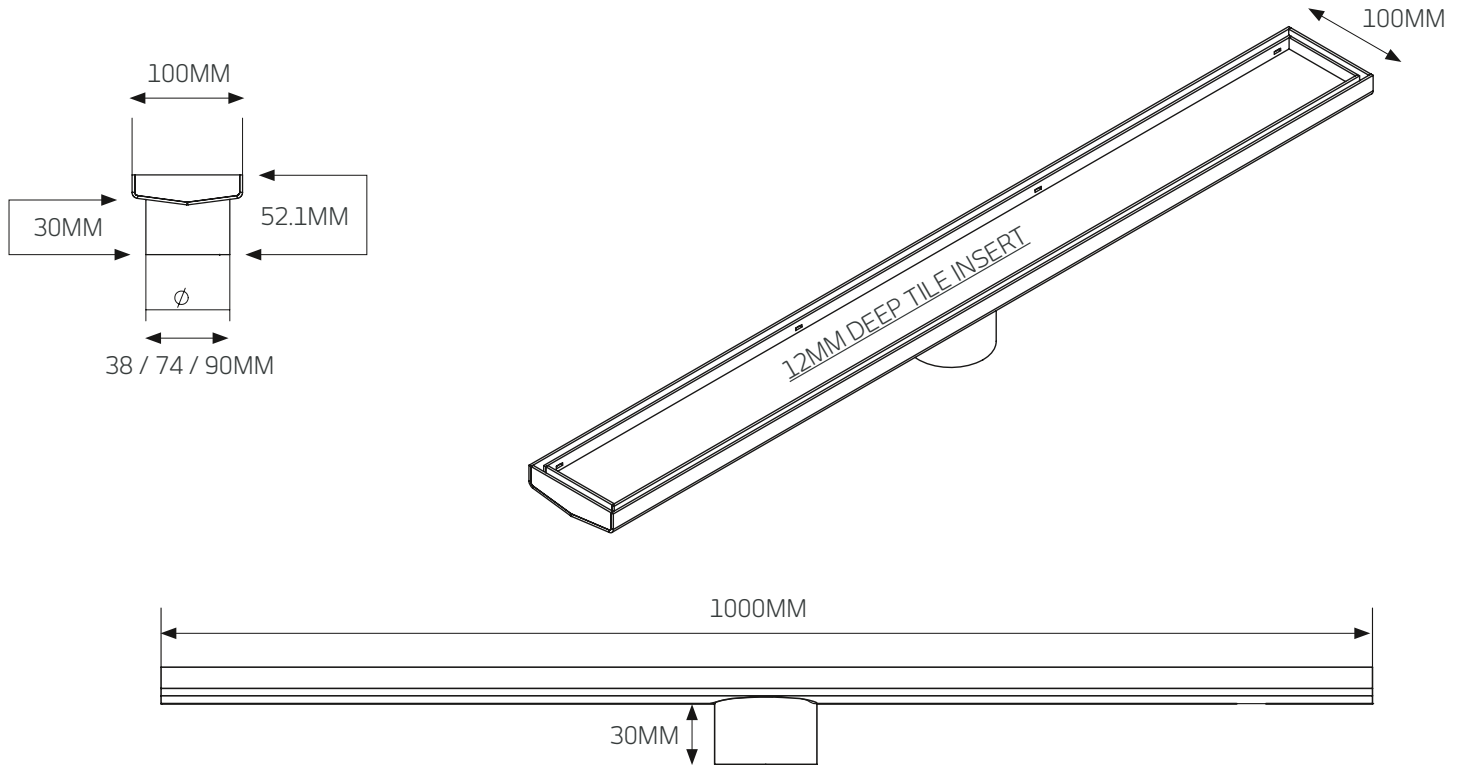

# FLOOR GRATES

## 316-RGL-1000 – 1000 x 100 x 38/74/90mm

FEATURES	CODE	SIZE (MM)	COLOURS
• 316 Marine Grade Stainless Steel	316-RGL-1000-38	1000x100x38	Stainless Steel 
• Width: 100mm	316-RGL-1000-74	1000x100x74	Stainless Steel 
• Length: 1000mm	316-RGL-1000-90	1000x100x90	Stainless Steel 
• Rolled edges to all exposed edges	316-BLK-RGL-1000-74	1000x100x74	Matt Black 
• Matt Black grates are Teflon Coated			
• 12mm deep insert can accommodate up to 10mm tile + adhesive			
• With fixed central wastes			
• Covered by a 7 year warranty *			